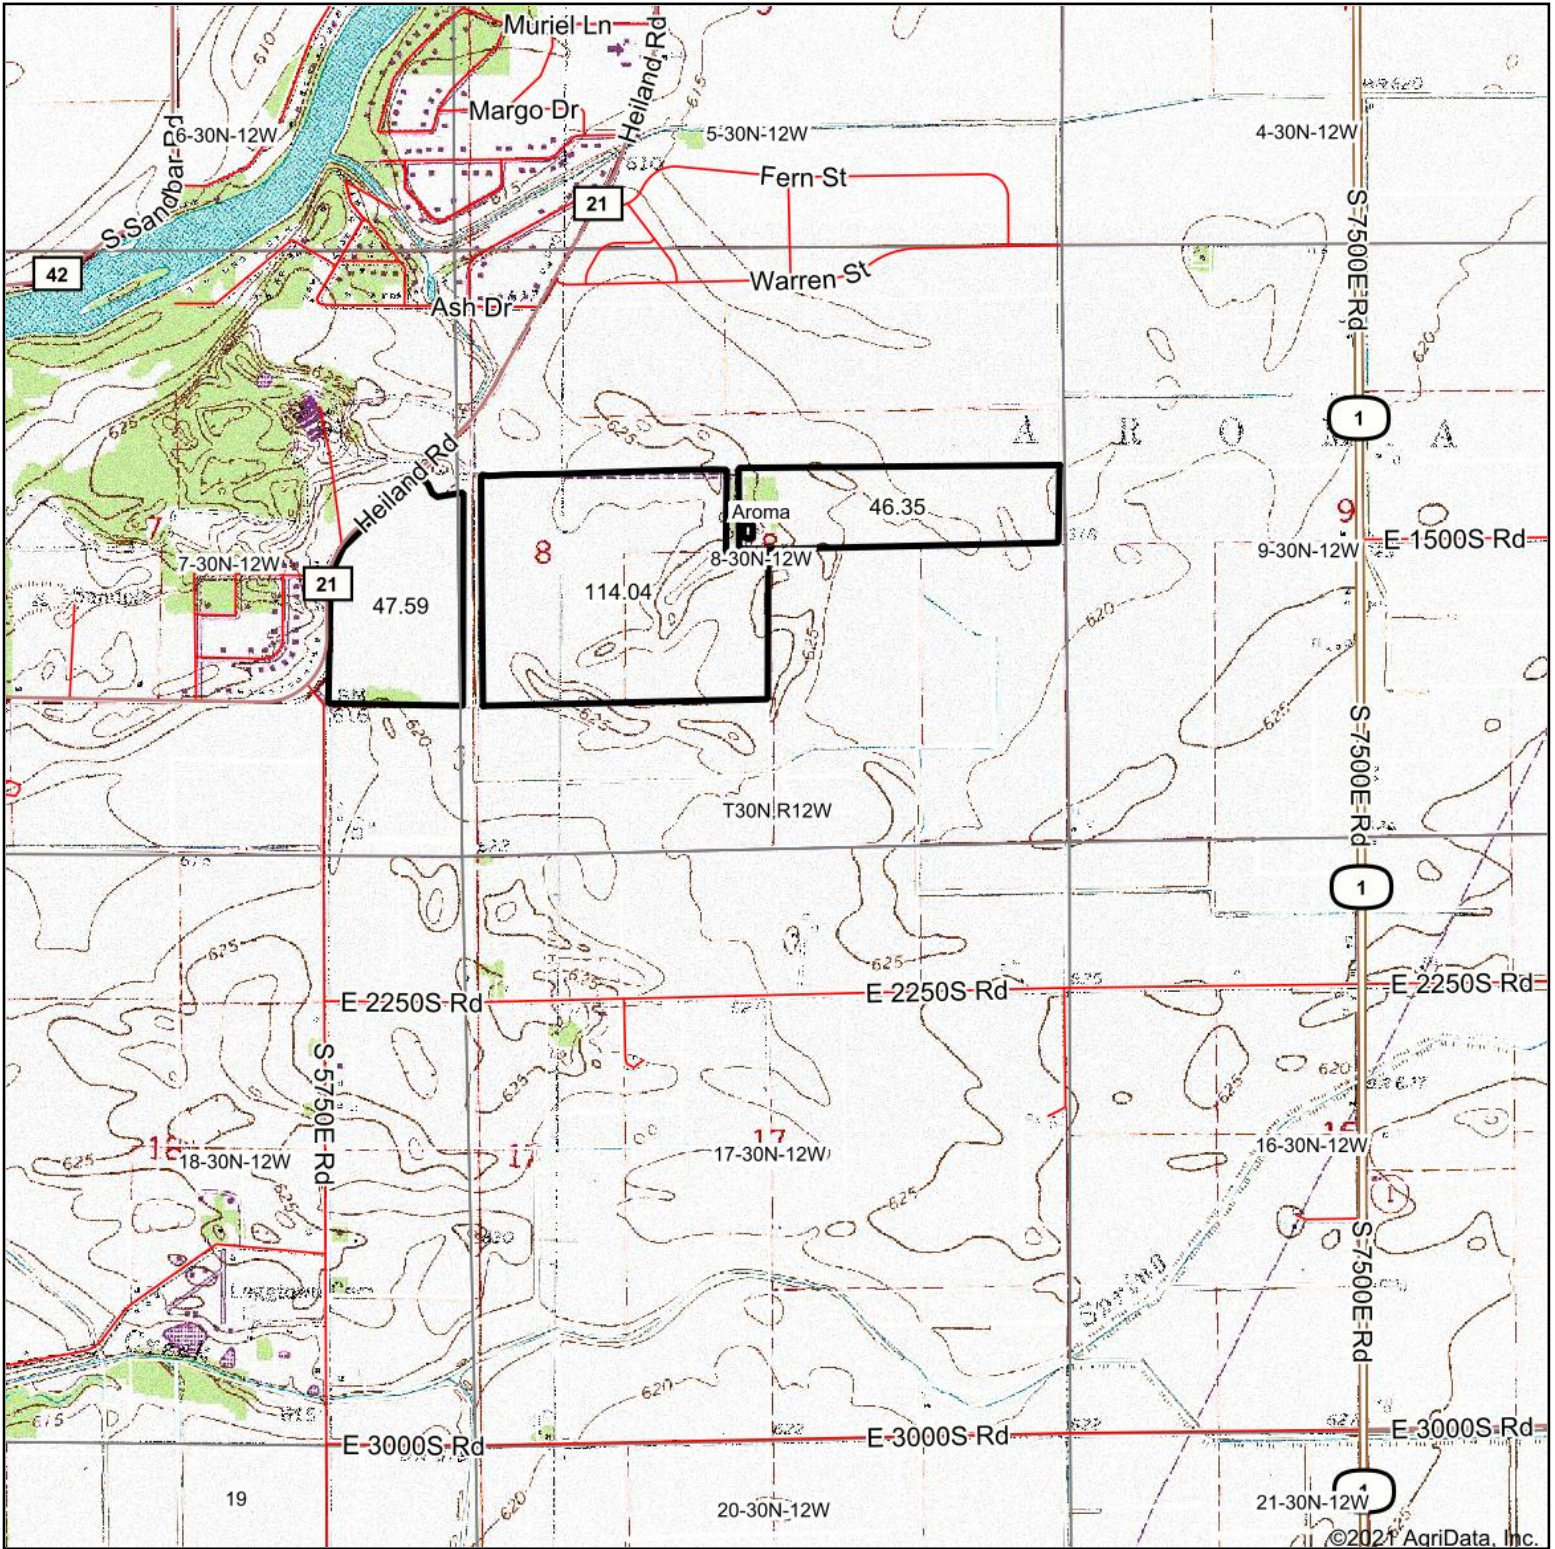

Topography Map

map center: 41° 5' 41.18, -87° 44' 34.93

Maps Provided By:

© AgriData, Inc. 2021 www.AgridataInc.com

8-30N-12W
Kankakee County
Illinois

4/6/2021