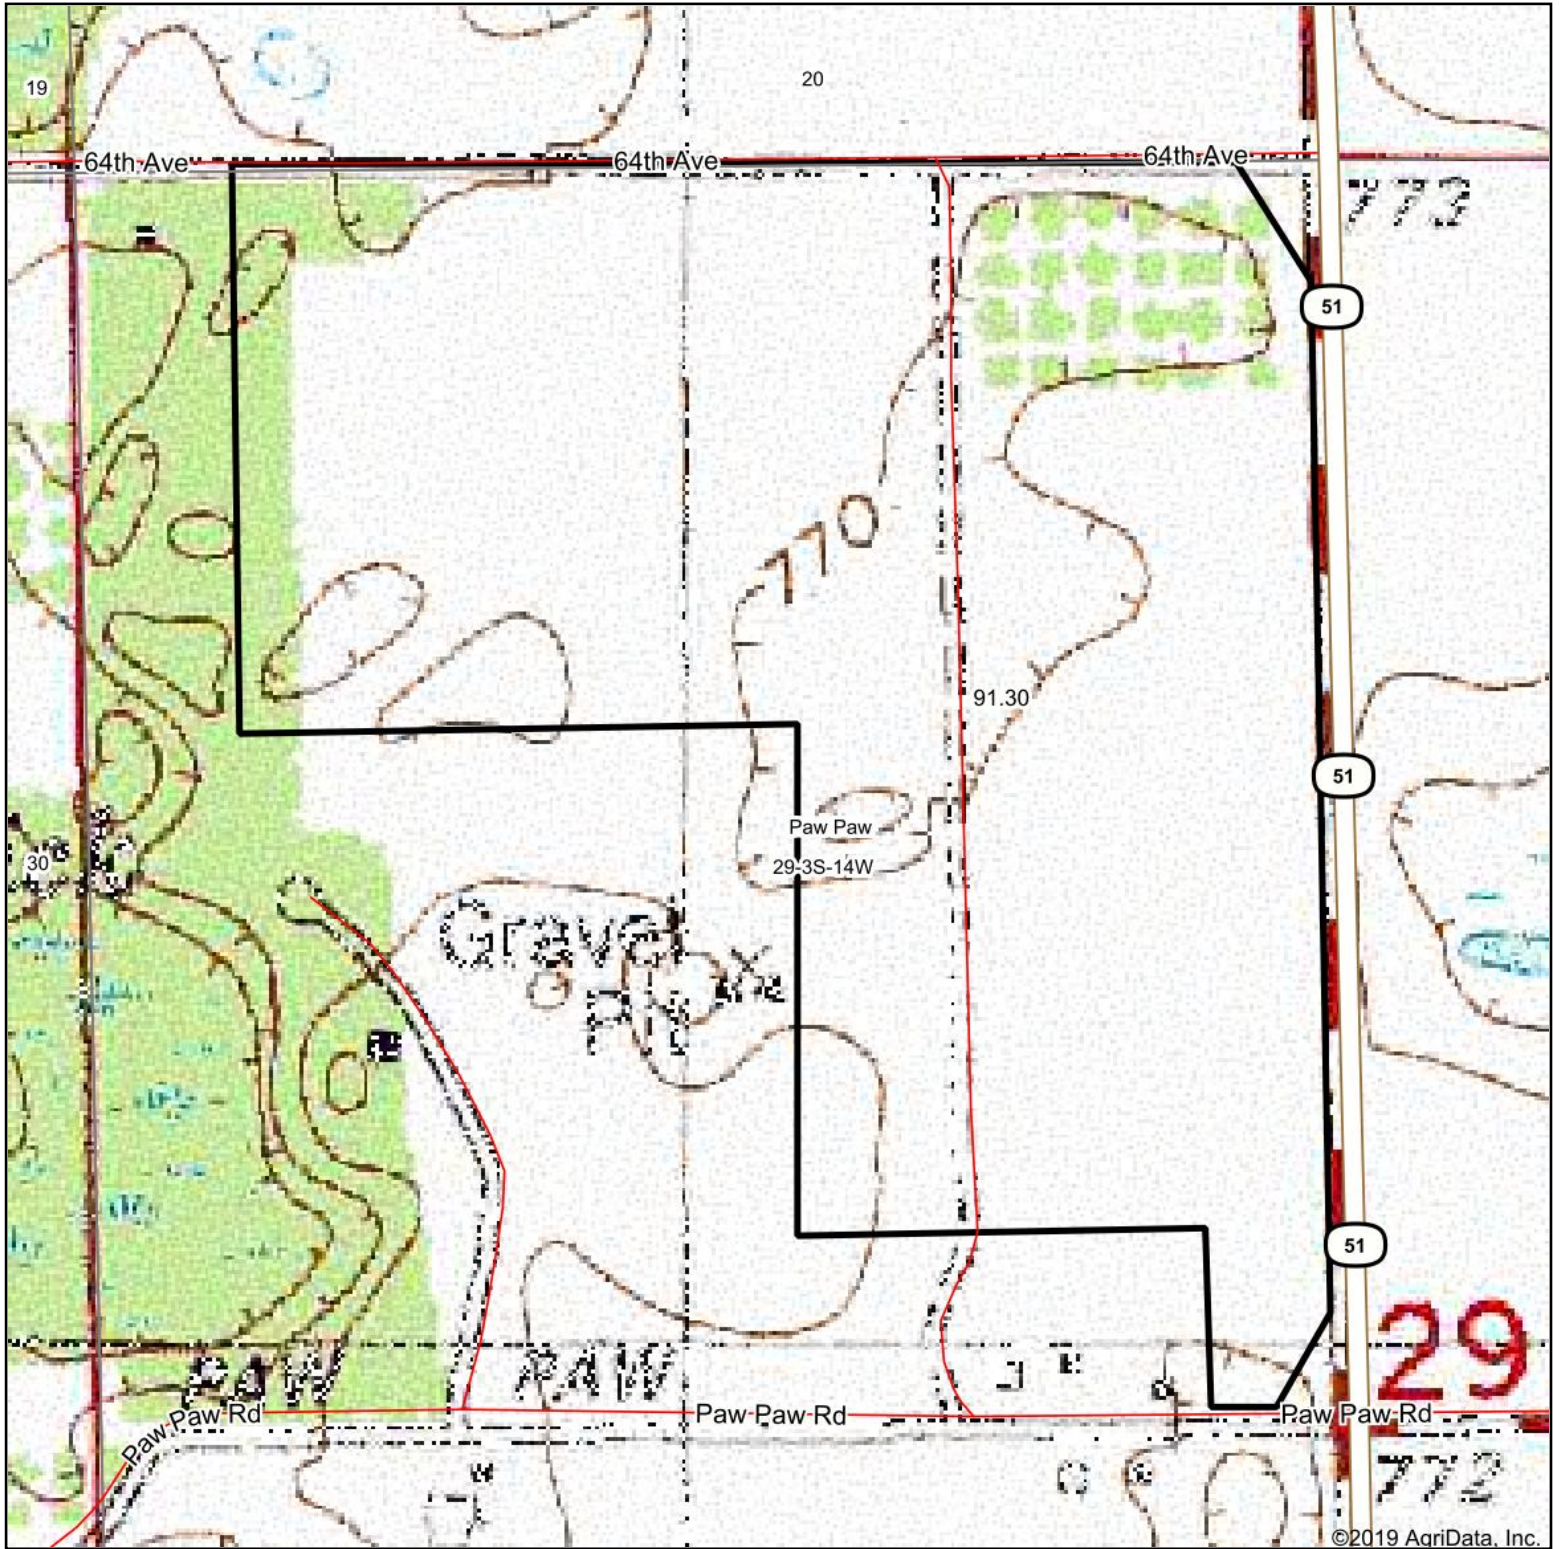

Topography Map

©2019 AgriData, Inc.

map center: 42° 10' 57.94, -85° 58' 12.34

Maps Provided By:

© AgriData, Inc. 2019

www.AgriDataInc.com

29-3S-14W
Van Buren County
Michigan

2/22/2019