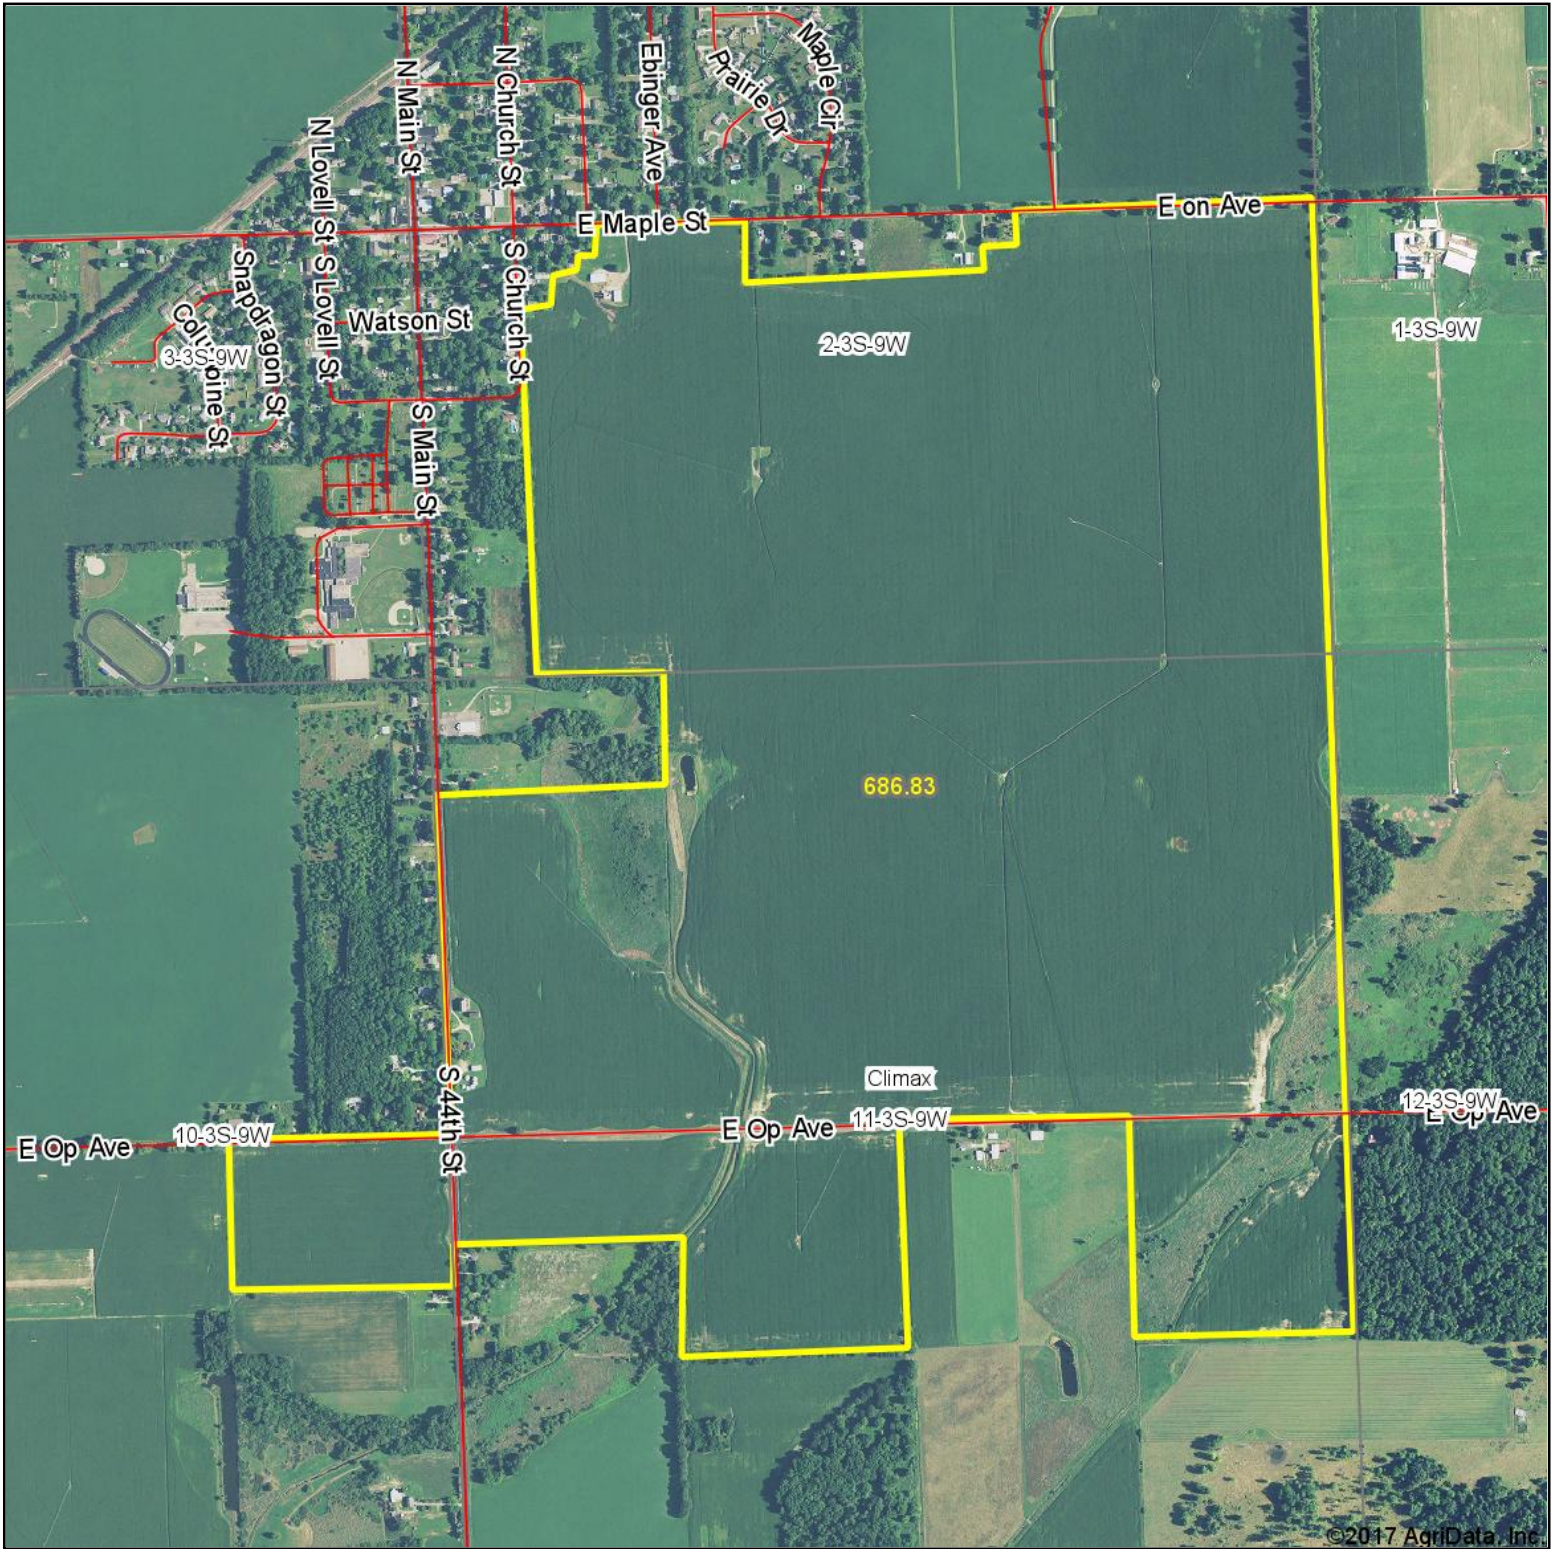

Aerial Map

map center: 42° 13' 45.28, -85° 19' 41.9

Maps Provided By:
surety
CUSTOMIZED ONLINE MAPPING
© AgriData, Inc. 2017 www.AgriDataInc.com

11-3S-9W
Kalamazoo County
Michigan

7/5/2017