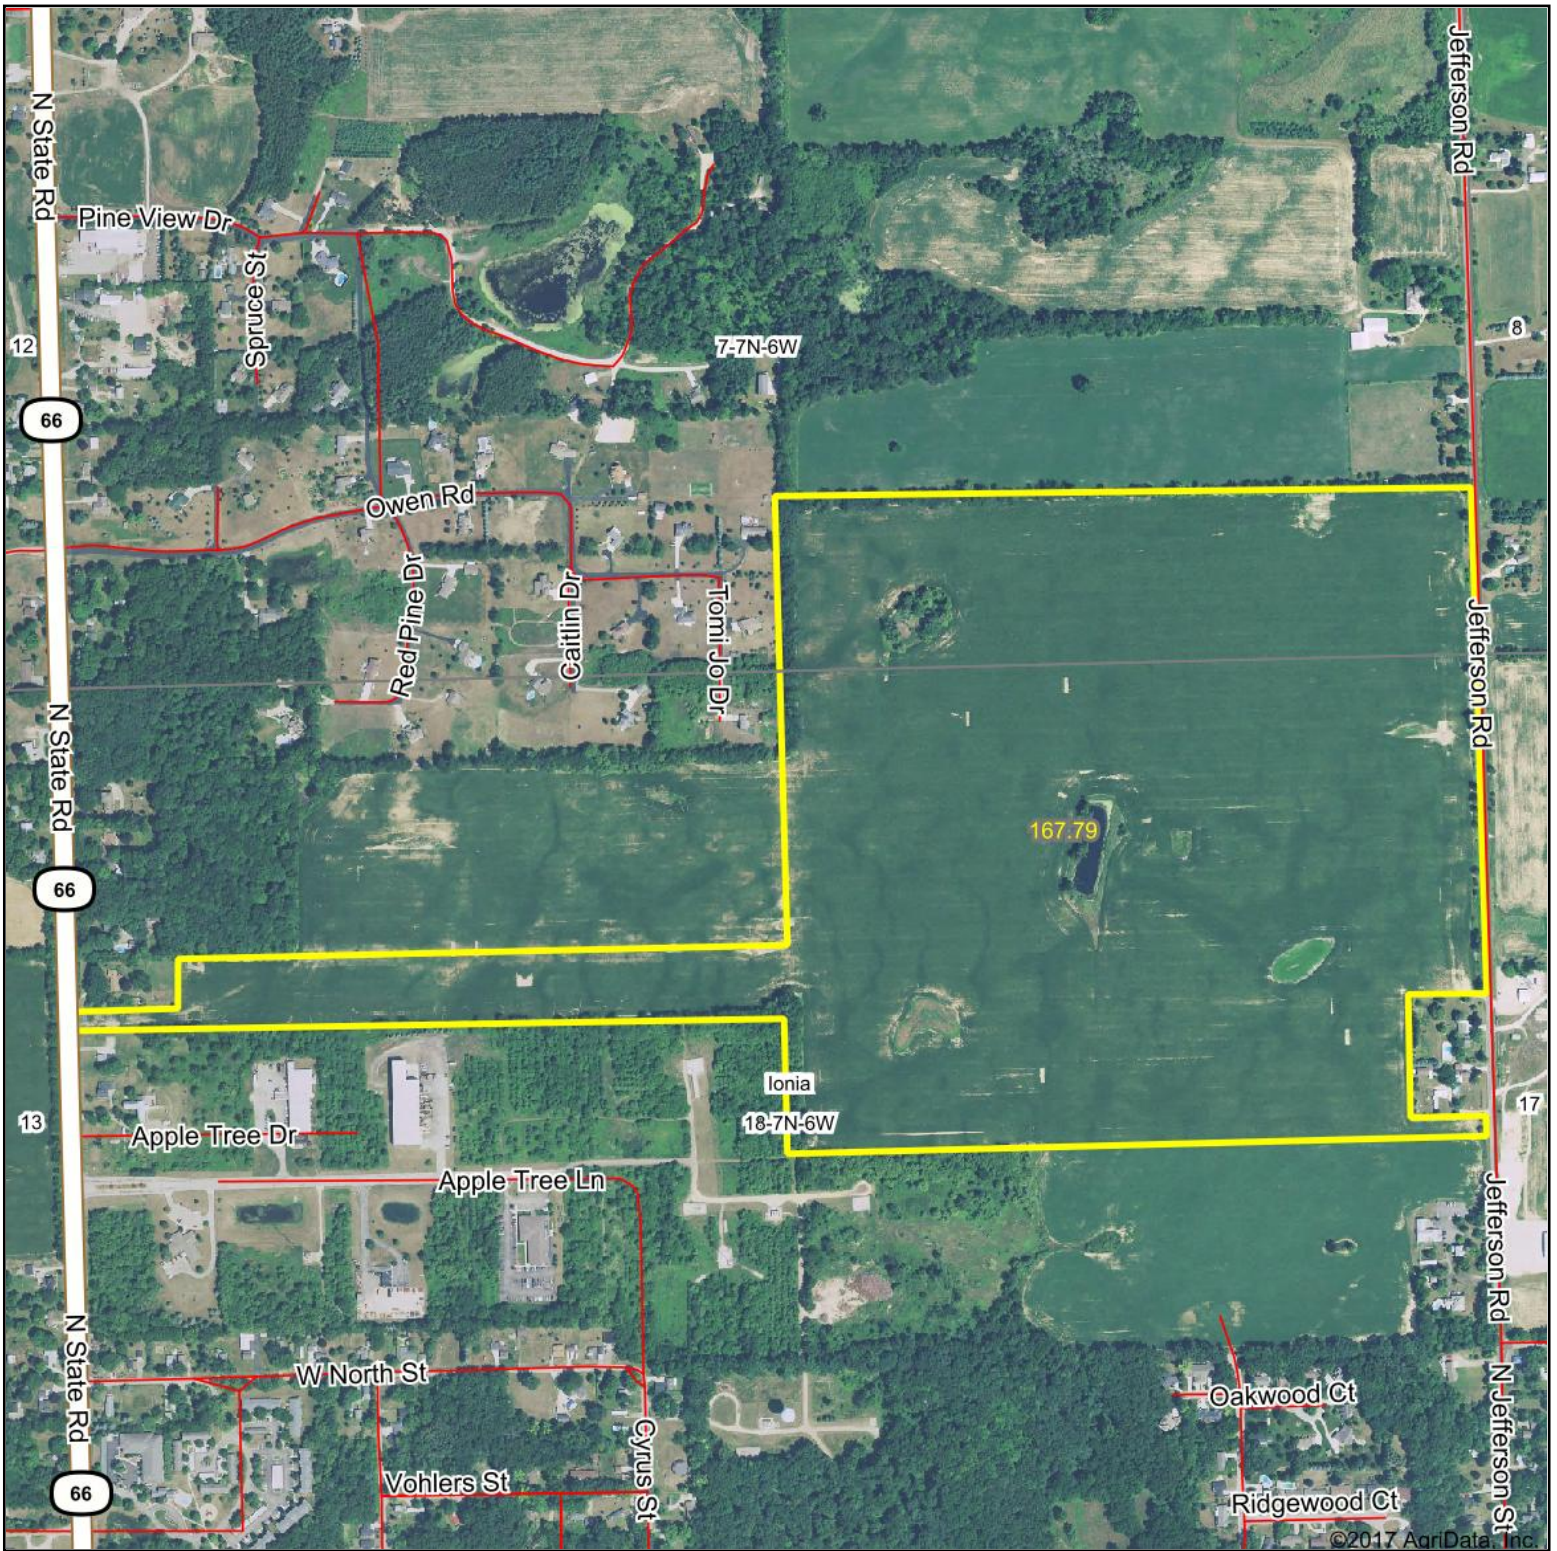

Aerial Map

©2017 AgriData, Inc.

map center: 43° 0' 2.94, -85° 3' 53.22

18-7N-6W
Ionia County
Michigan

10/26/2017