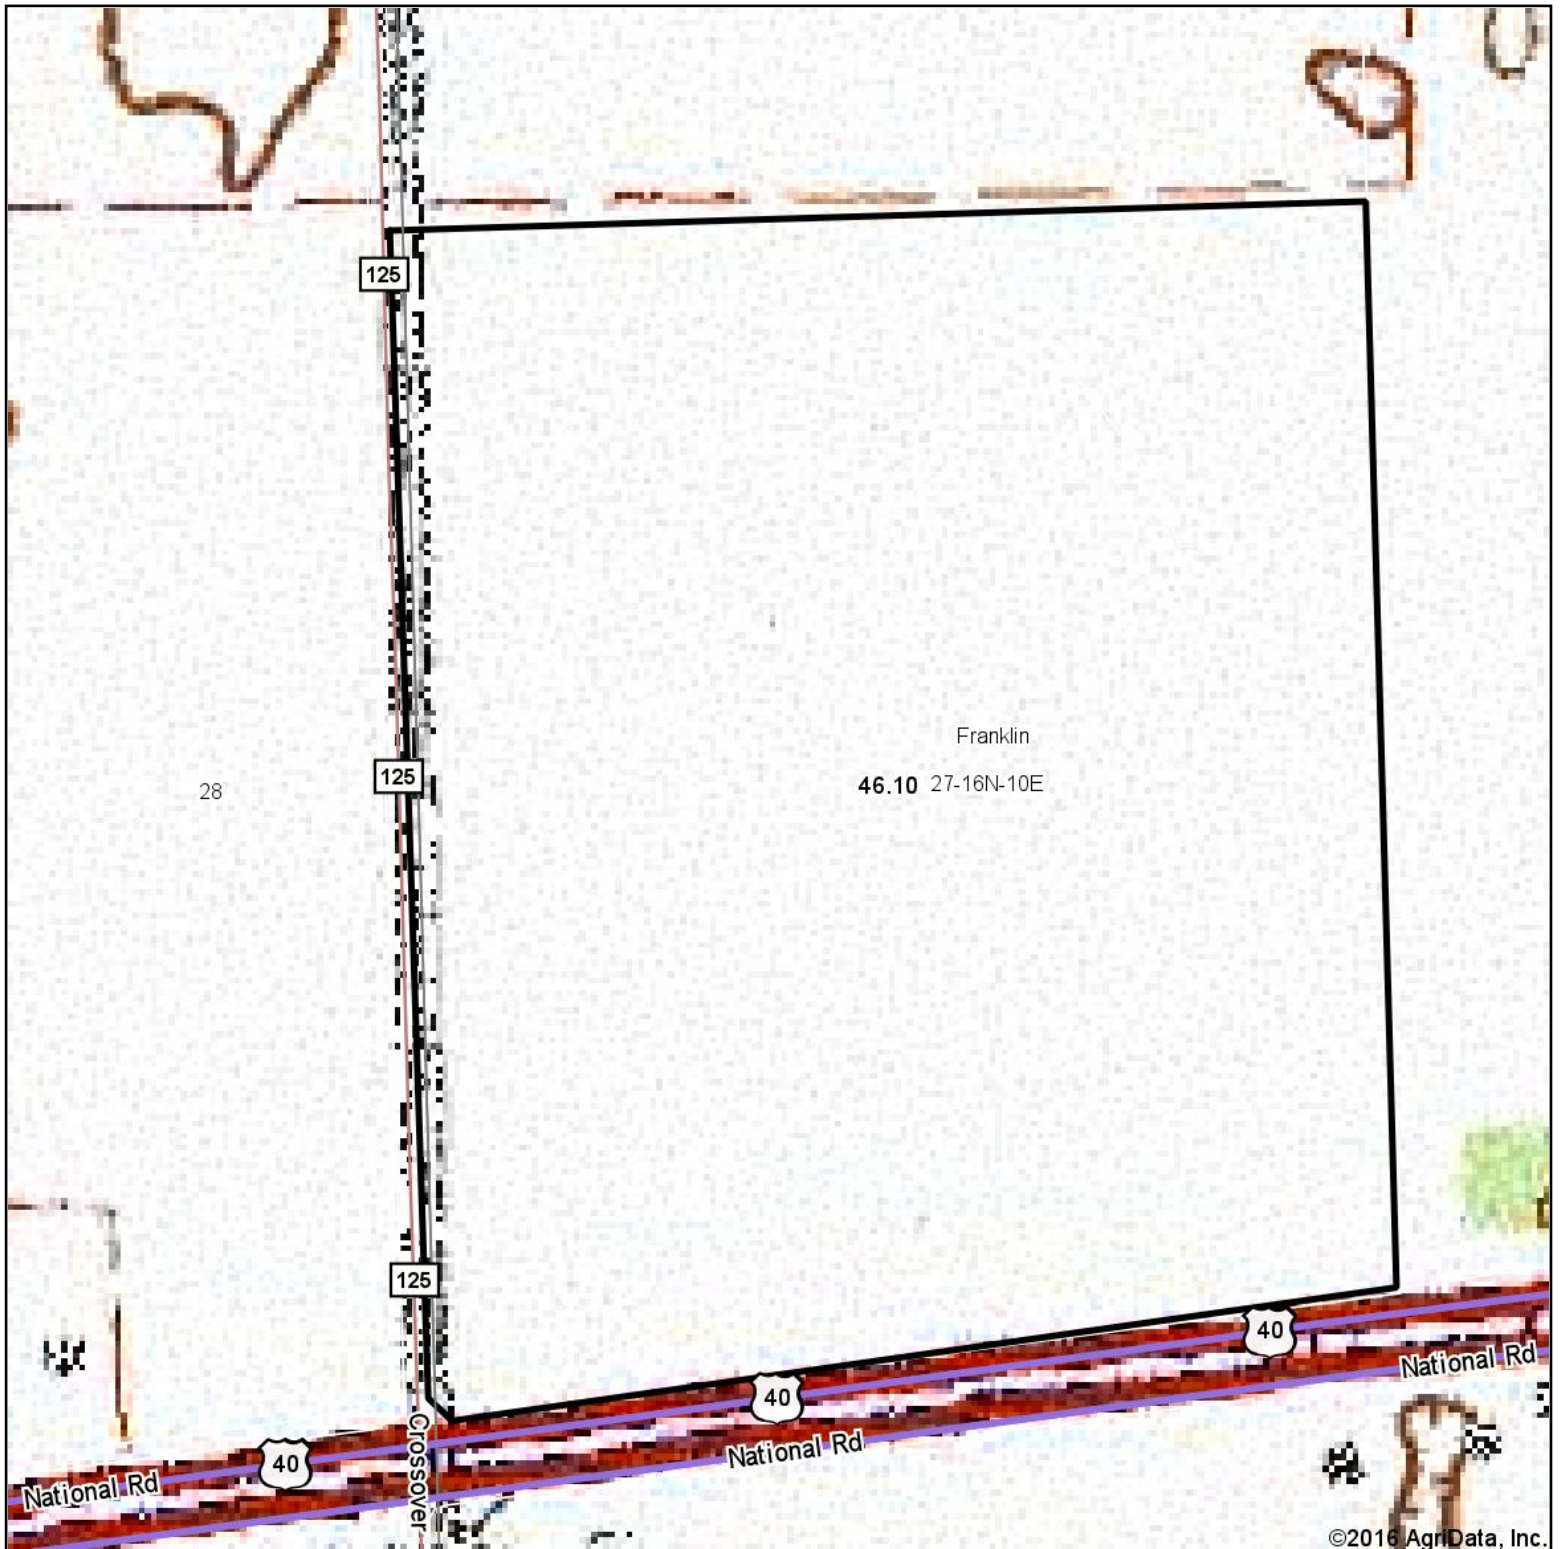

Topography Map

©2016 AgriData, Inc.

map center: 39° 51' 12.2, 85° 16' 20.46

11-16N-11E
Henry County
Indiana

4/18/2016

Maps Provided By:
 **surety**
CUSTOMIZED ONLINE MAPPING
© AgriData, Inc. 2016 www.AgriDataInc.com

Topography Map

©2016 AgriData, Inc.

map center: 39° 48' 25.55, 85° 24' 29.47

27-16N-10E
Henry County
Indiana

4/18/2016

Maps Provided By:

CUSTOMIZED ONLINE MAPPING
© AgriData, Inc. 2016 www.AgriDataInc.com