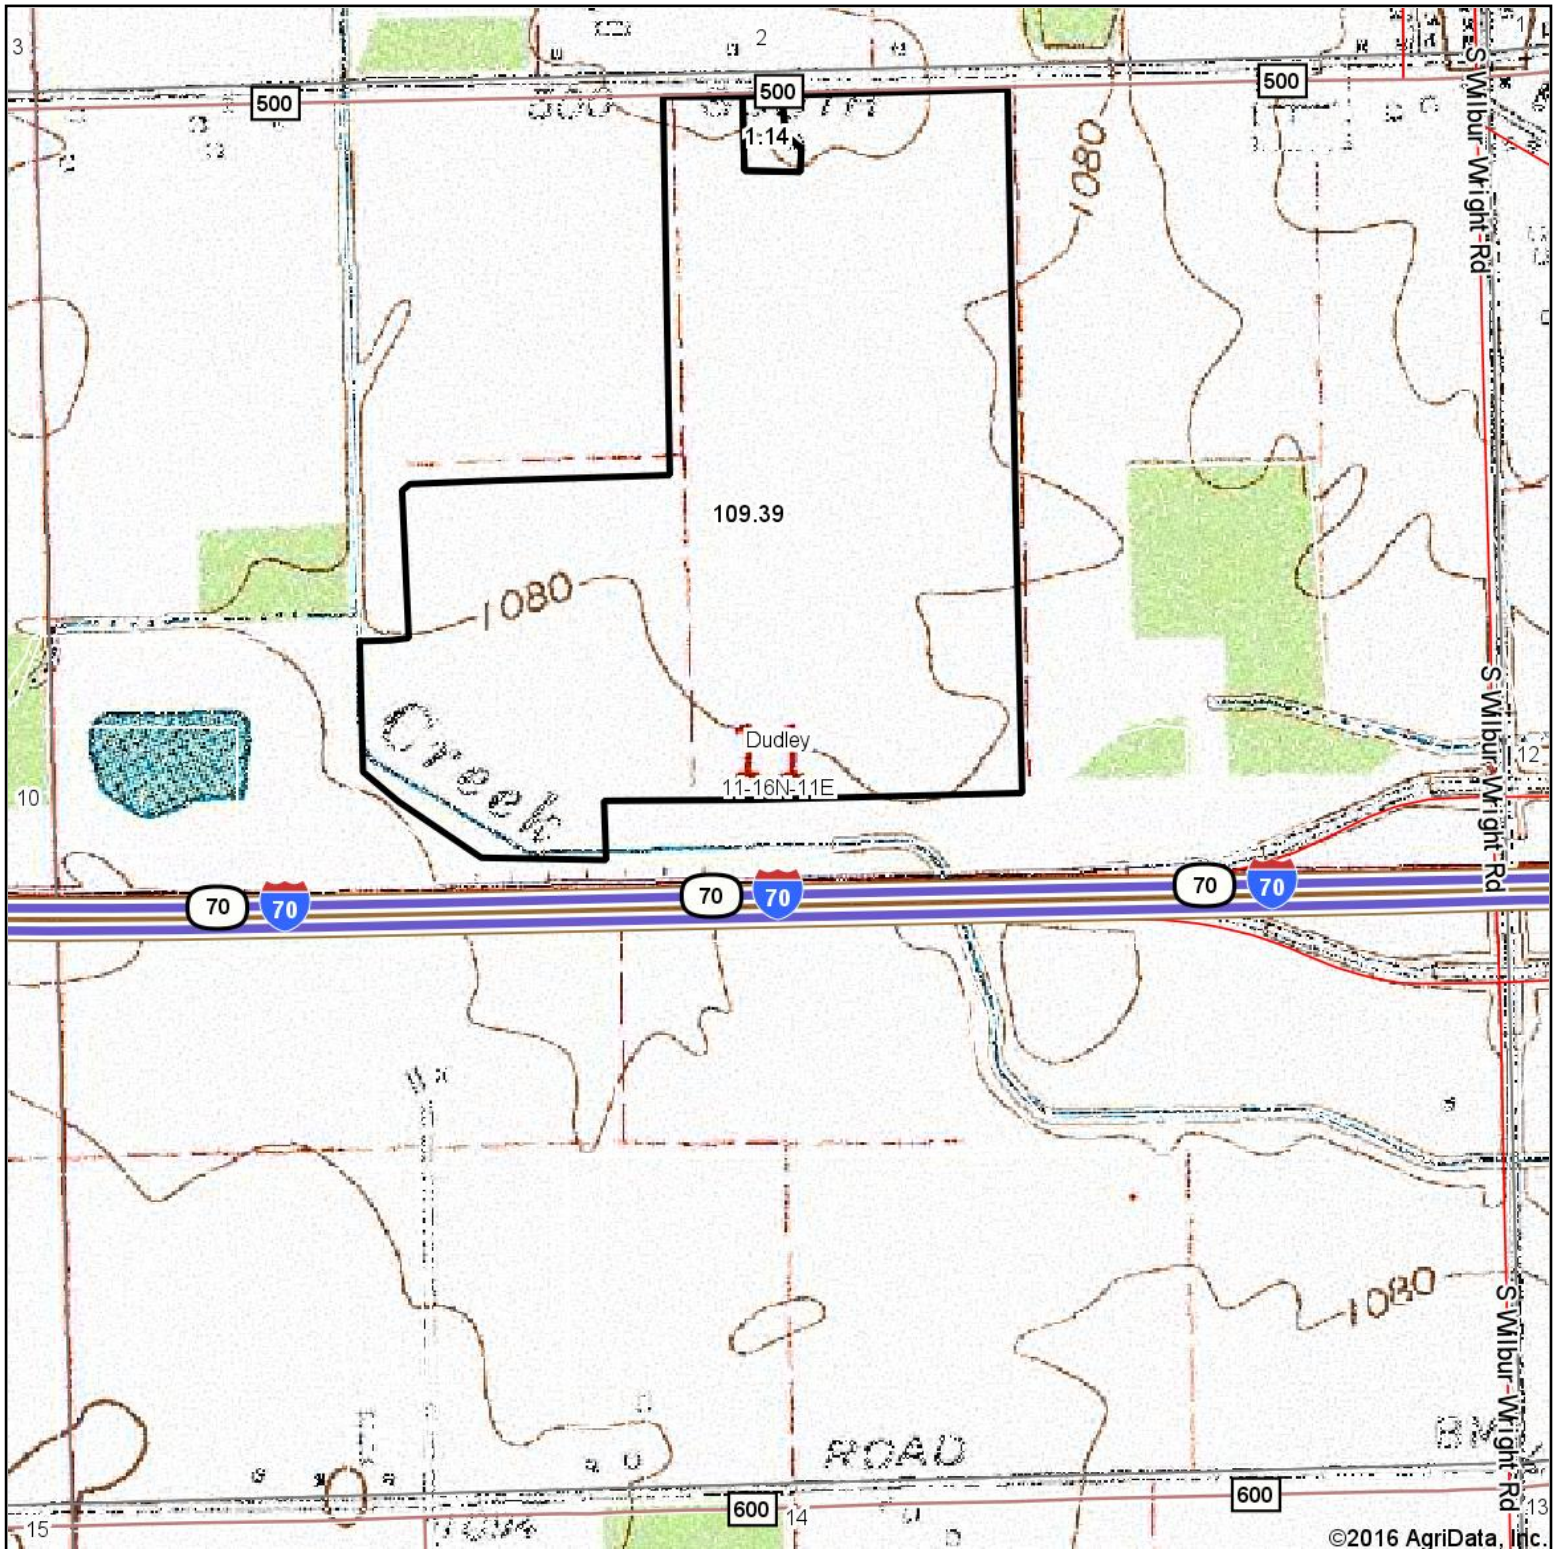

Topography Map

©2016 AgriData, Inc.

map center: 39° 51' 12.2, 85° 16' 20.46

11-16N-11E
Henry County
Indiana

4/18/2016

Maps Provided By:
 **surety**
CUSTOMIZED ONLINE MAPPING
© AgriData, Inc. 2016 www.AgriDataInc.com

Topography Map

©2016 AgriData, Inc.

map center: 39° 48' 25.55, 85° 24' 29.47

27-16N-10E
Henry County
Indiana

4/18/2016

Maps Provided By:

CUSTOMIZED ONLINE MAPPING
© AgriData, Inc. 2016 www.AgriDataInc.com