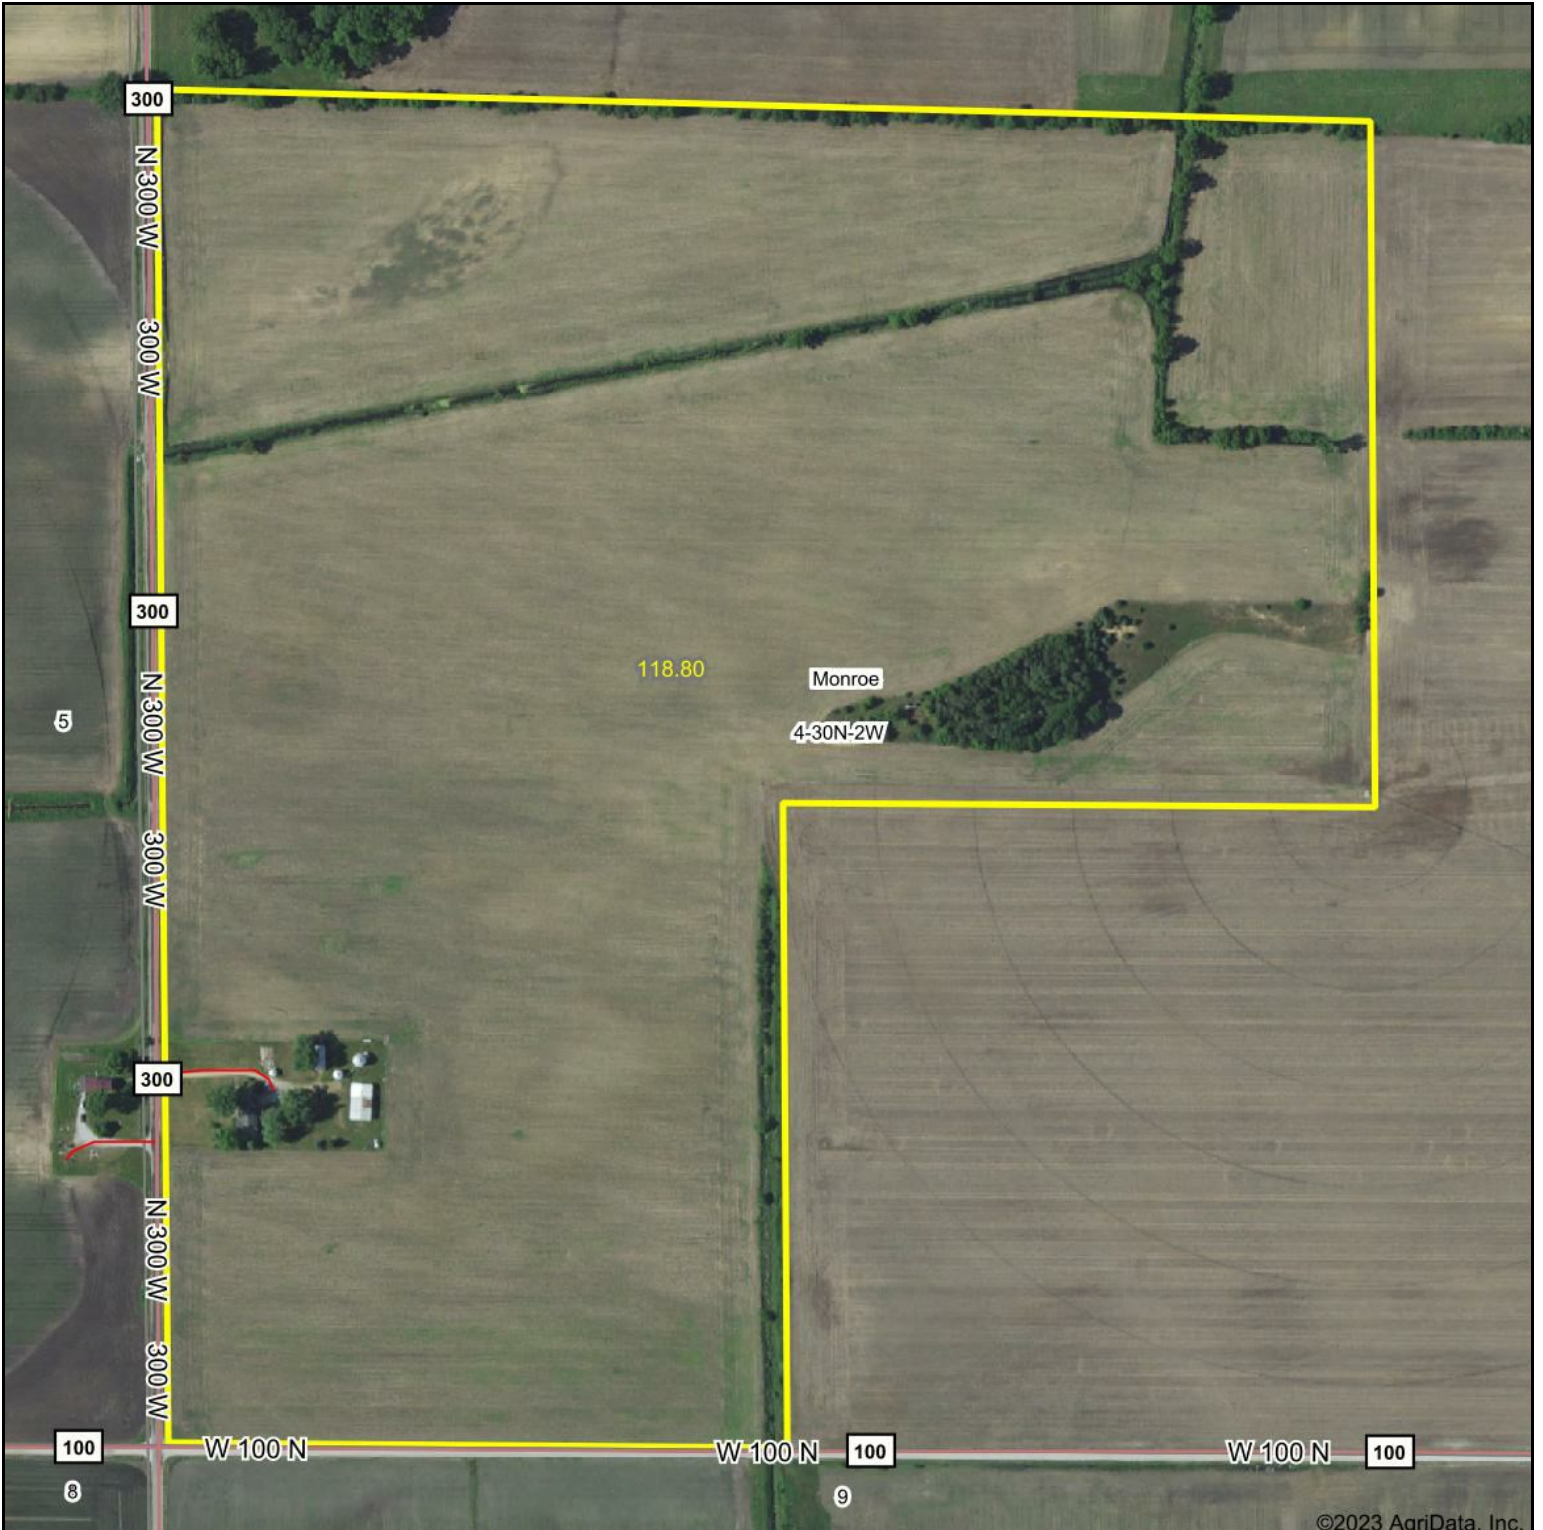

# Olds Farm Map

©2023 AgriData, Inc.

Map Center: 41° 4' 24.64, -86° 39' 21.31

**4-30N-2W**  
**Pulaski County**  
**Indiana**

Maps Provided By:  
**surety**  
CUSTOMIZED ONLINE MAPPING  
© AgriData, Inc. 2023 www.AgriDataInc.com