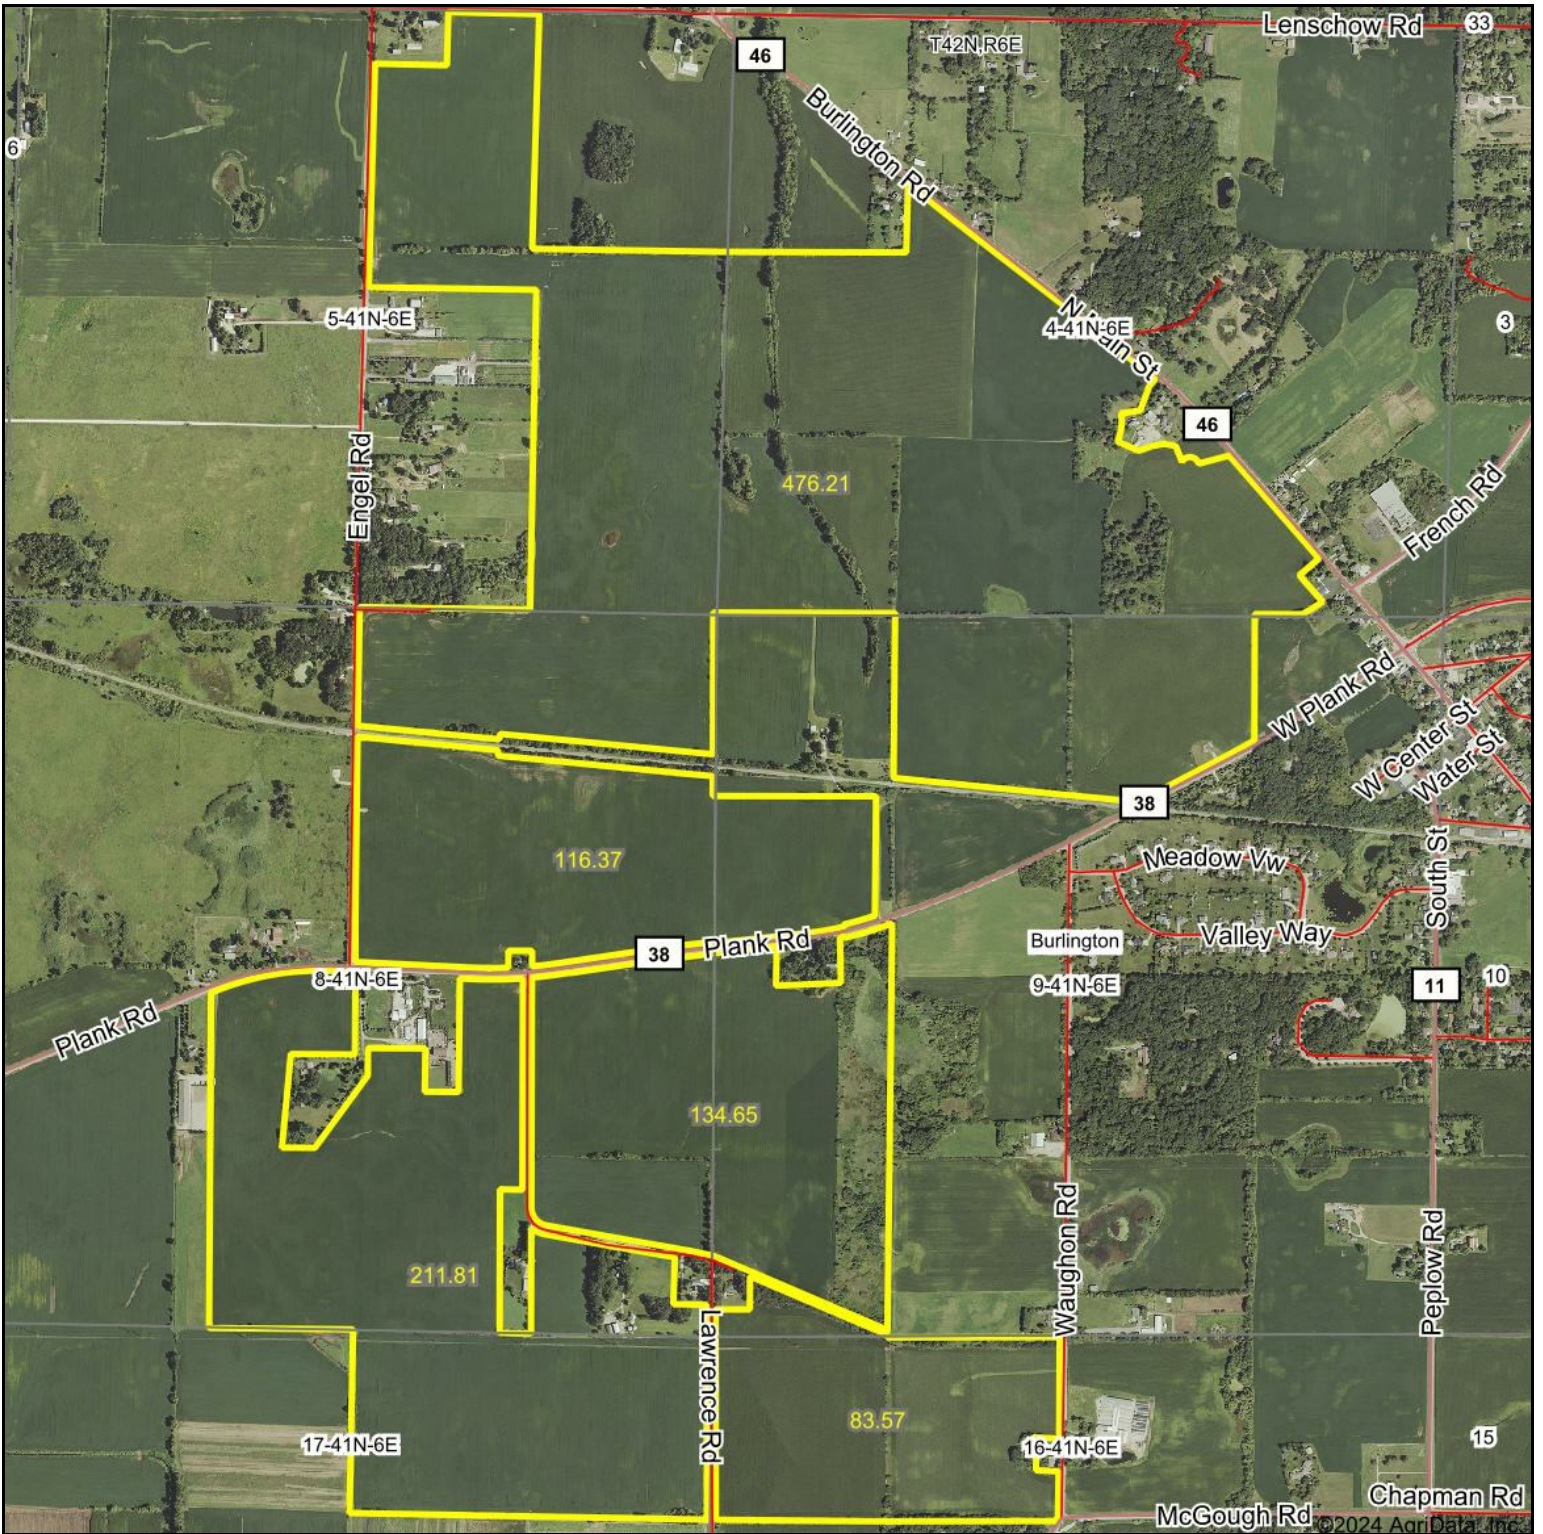

# Burlington Farm

Boundary Center: 42° 3' 4.76, -88° 33' 59.48

0ft 1604ft 3209ft

**9-41N-6E**  
**Kane County**  
**Illinois**

Maps Provided By:  
**surety**  
CUSTOMIZED ONLINE MAPPING  
© AgriData, Inc. 2023 www.AgrIDataInc.com

8/29/2024