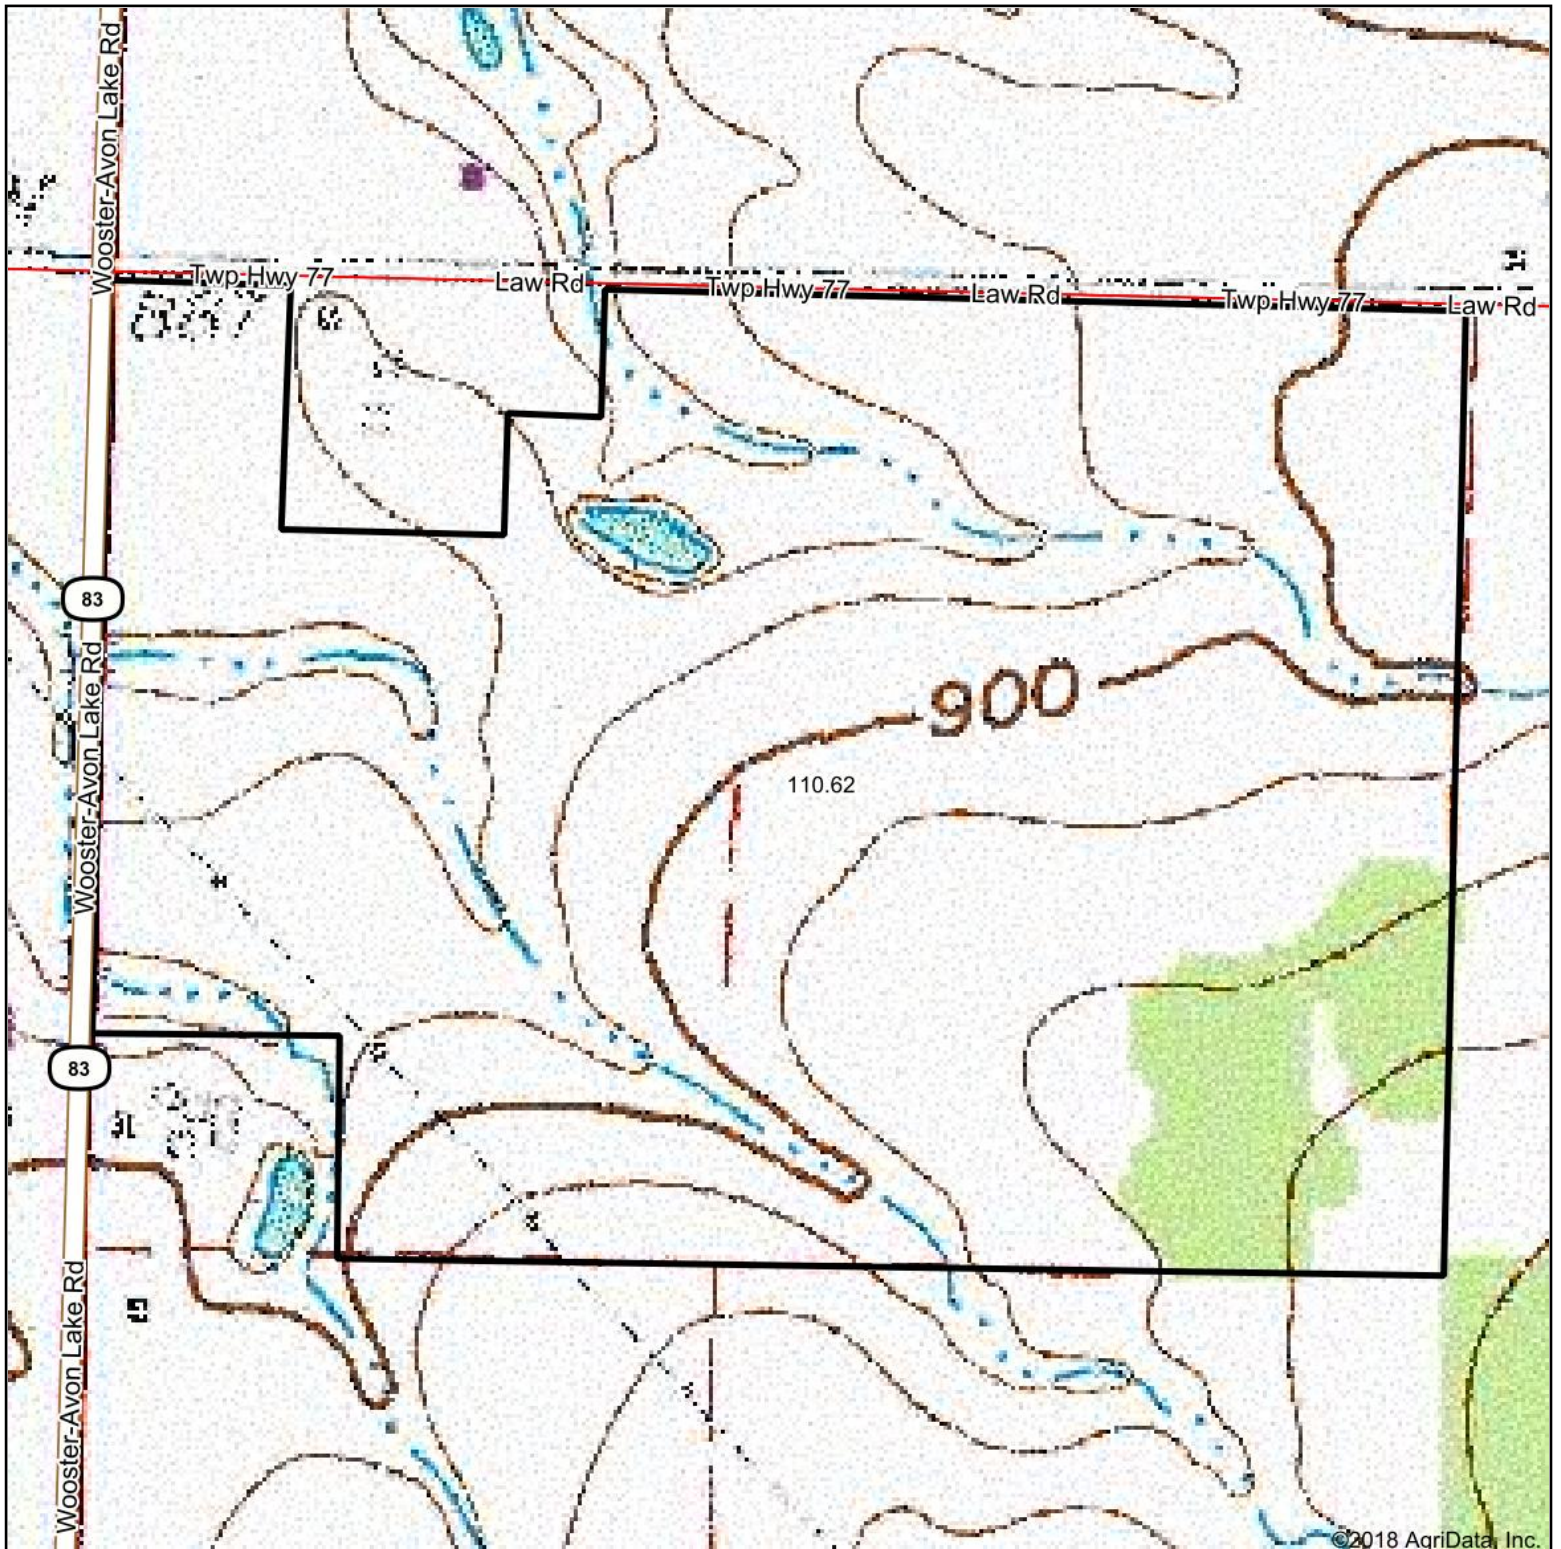

# Topography Map

©2018 AgriData, Inc.

map center: 41° 13' 11.93, -82° 1' 6.48

Maps Provided By:

Lorain County  
Ohio

10/29/2018