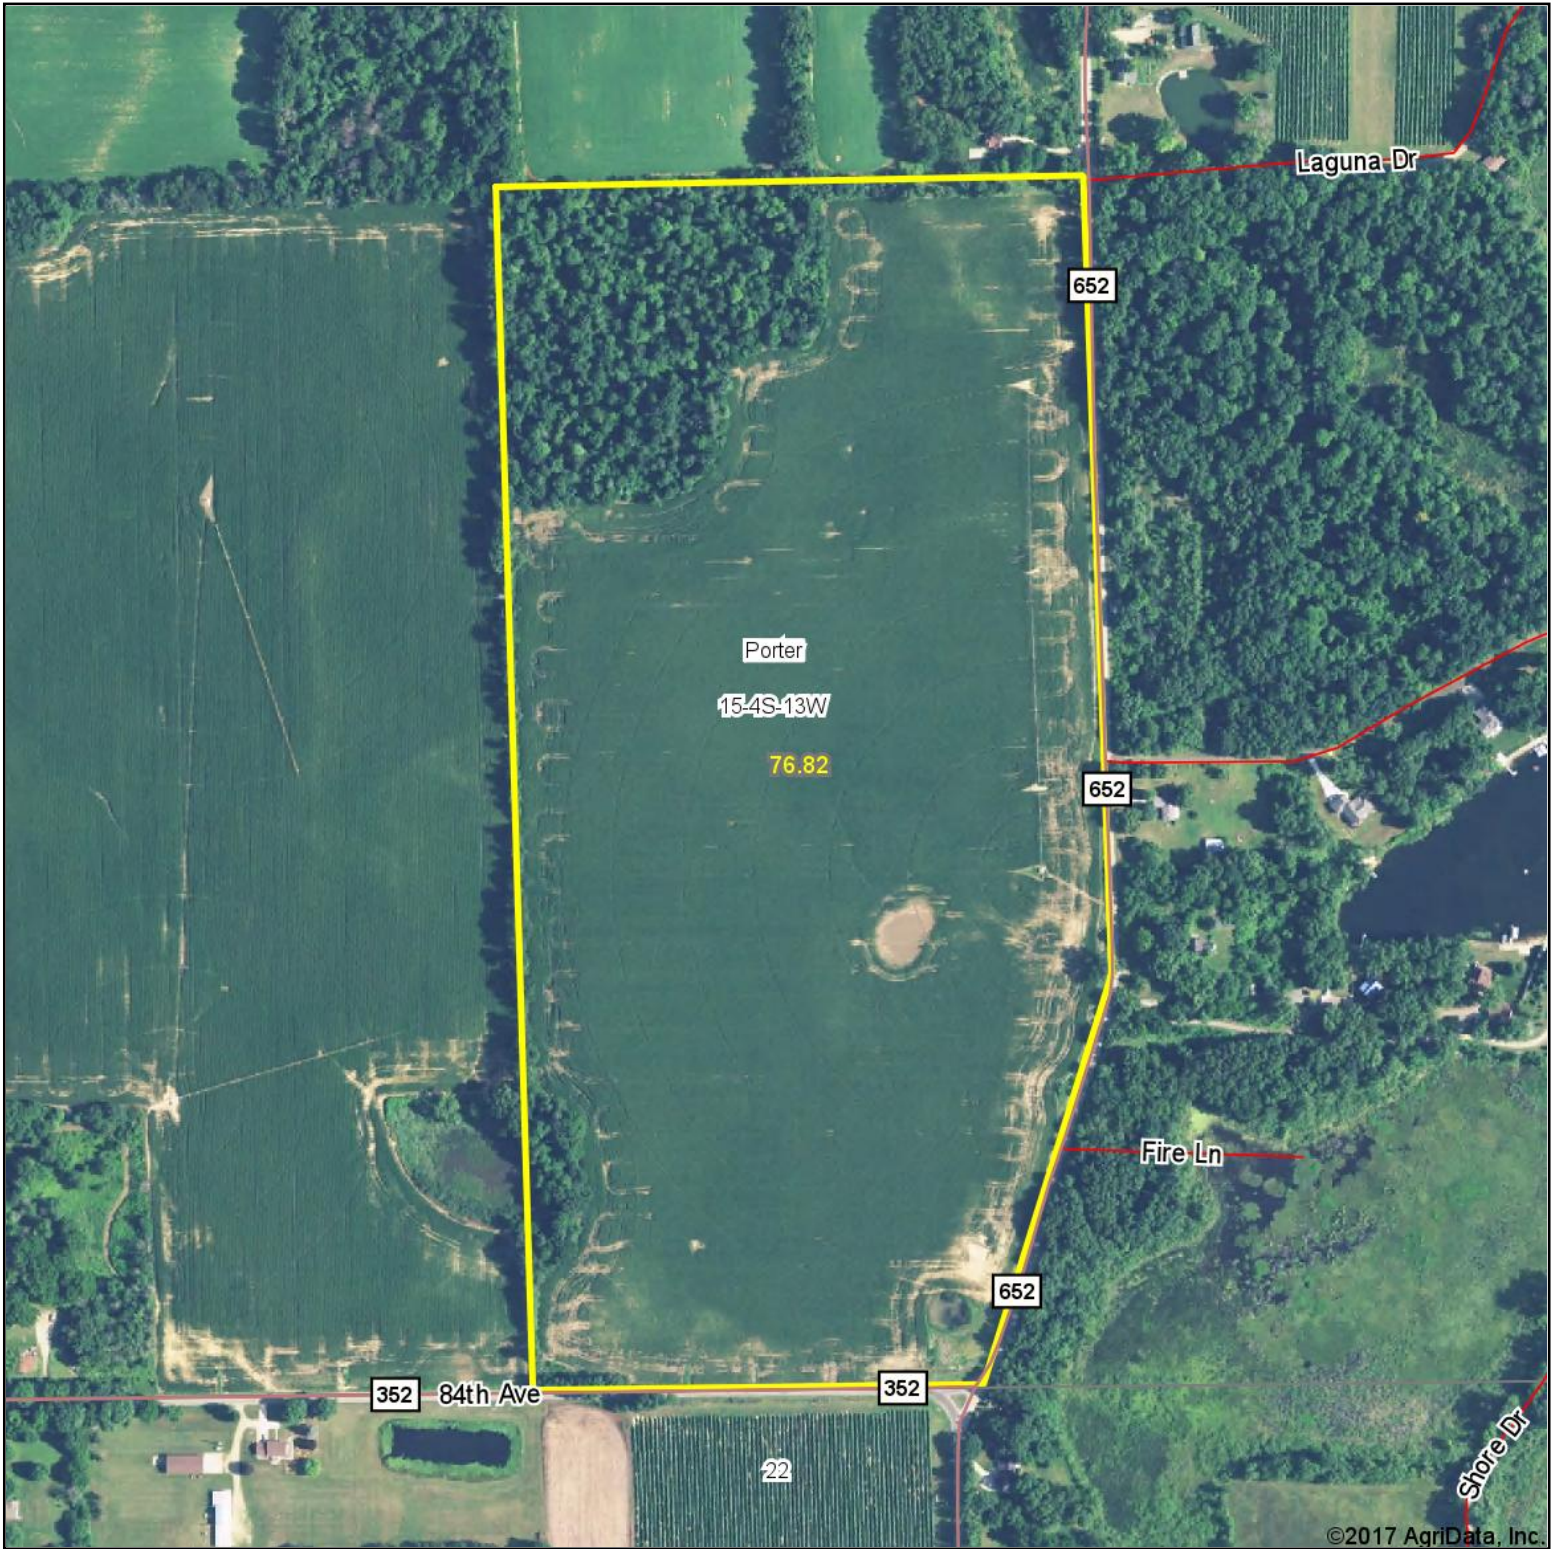

Aerial Map

©2017 AgriData, Inc.

map center: 42° 7' 0.23, -85° 48' 37.19

15-4S-13W
Van Buren County
Michigan

2/5/2017