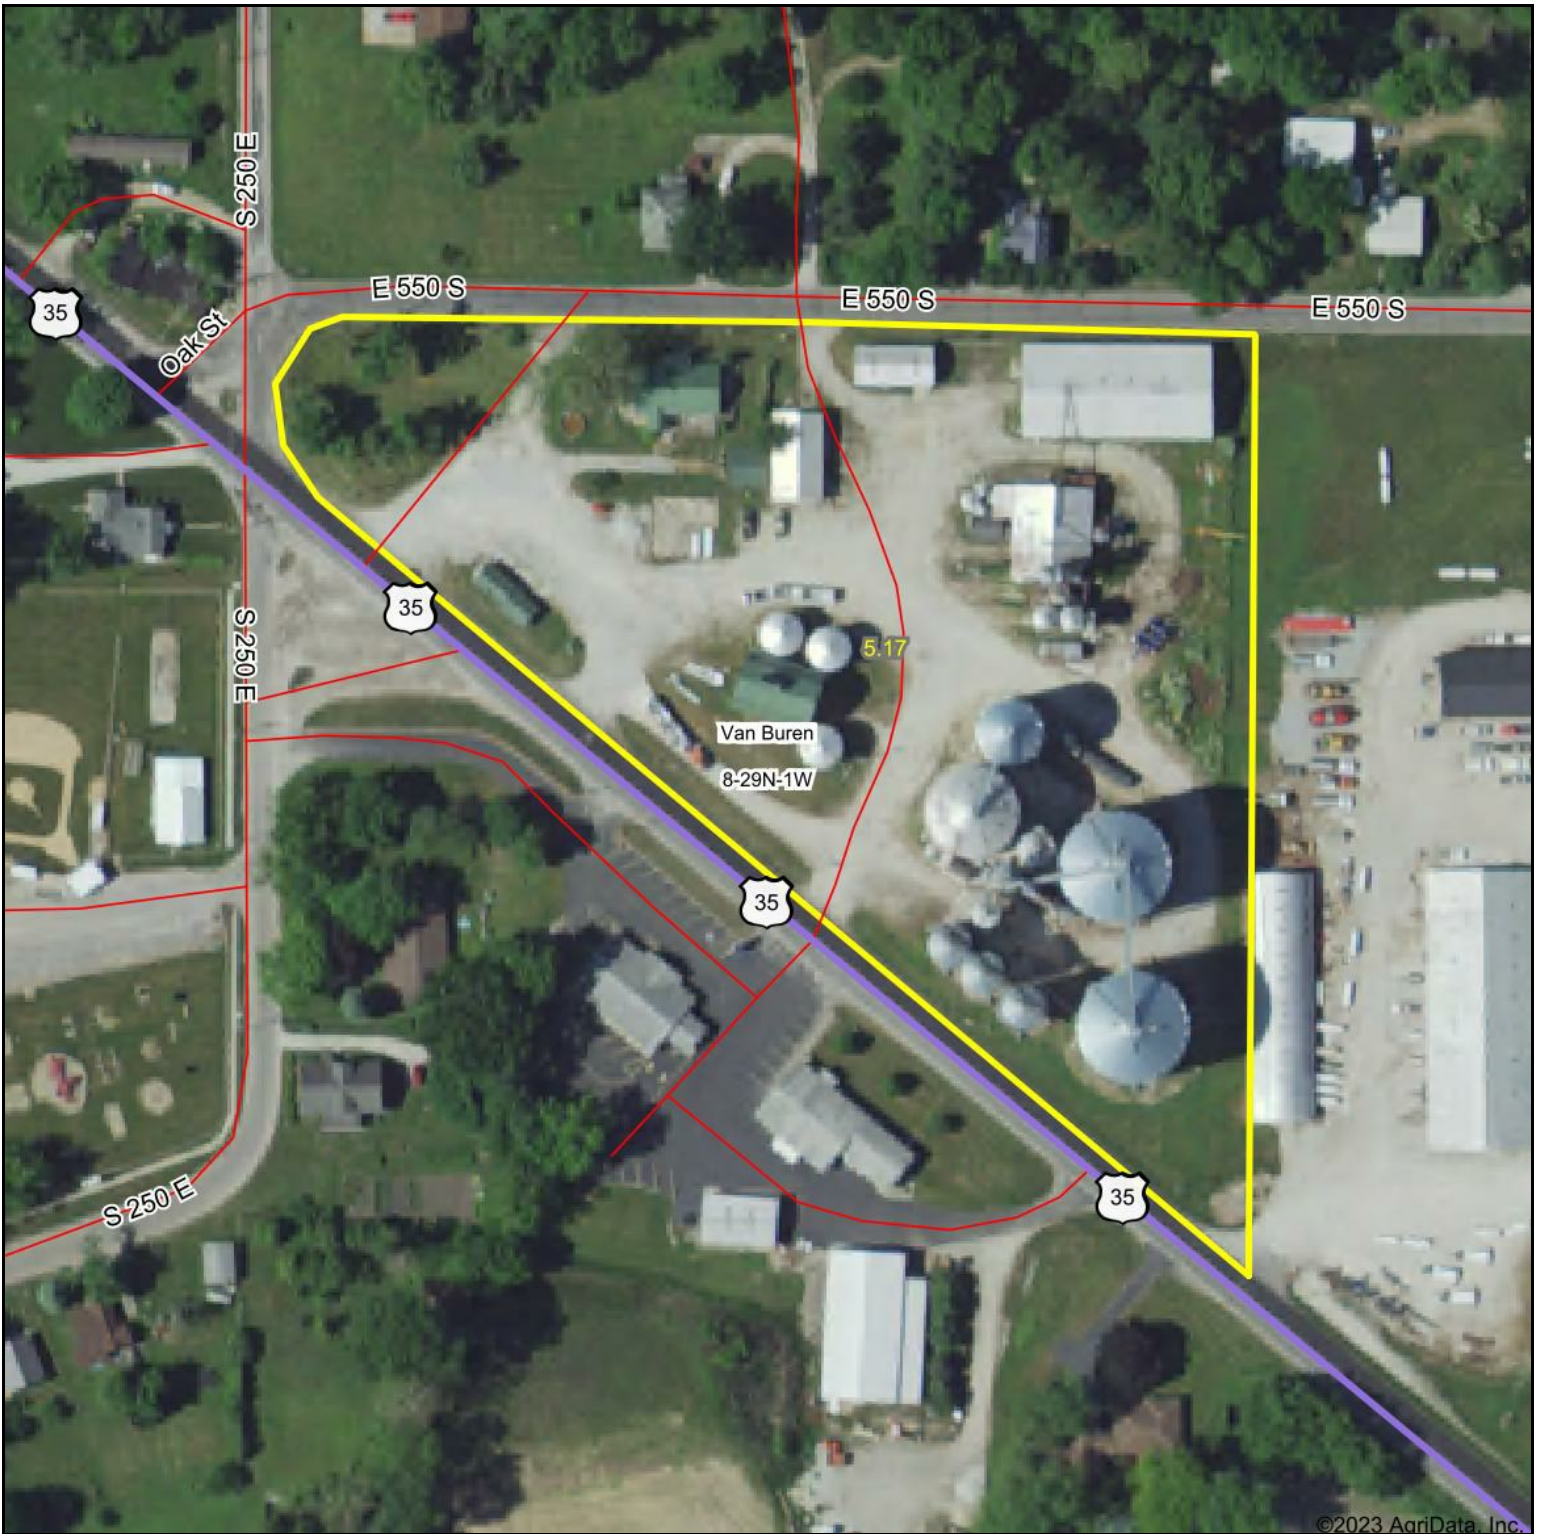

Star City Grain Bins Map

Map Center: 40° 58' 30.43, -86° 33' 11.83

8-29N-1W
Pulaski County
Indiana