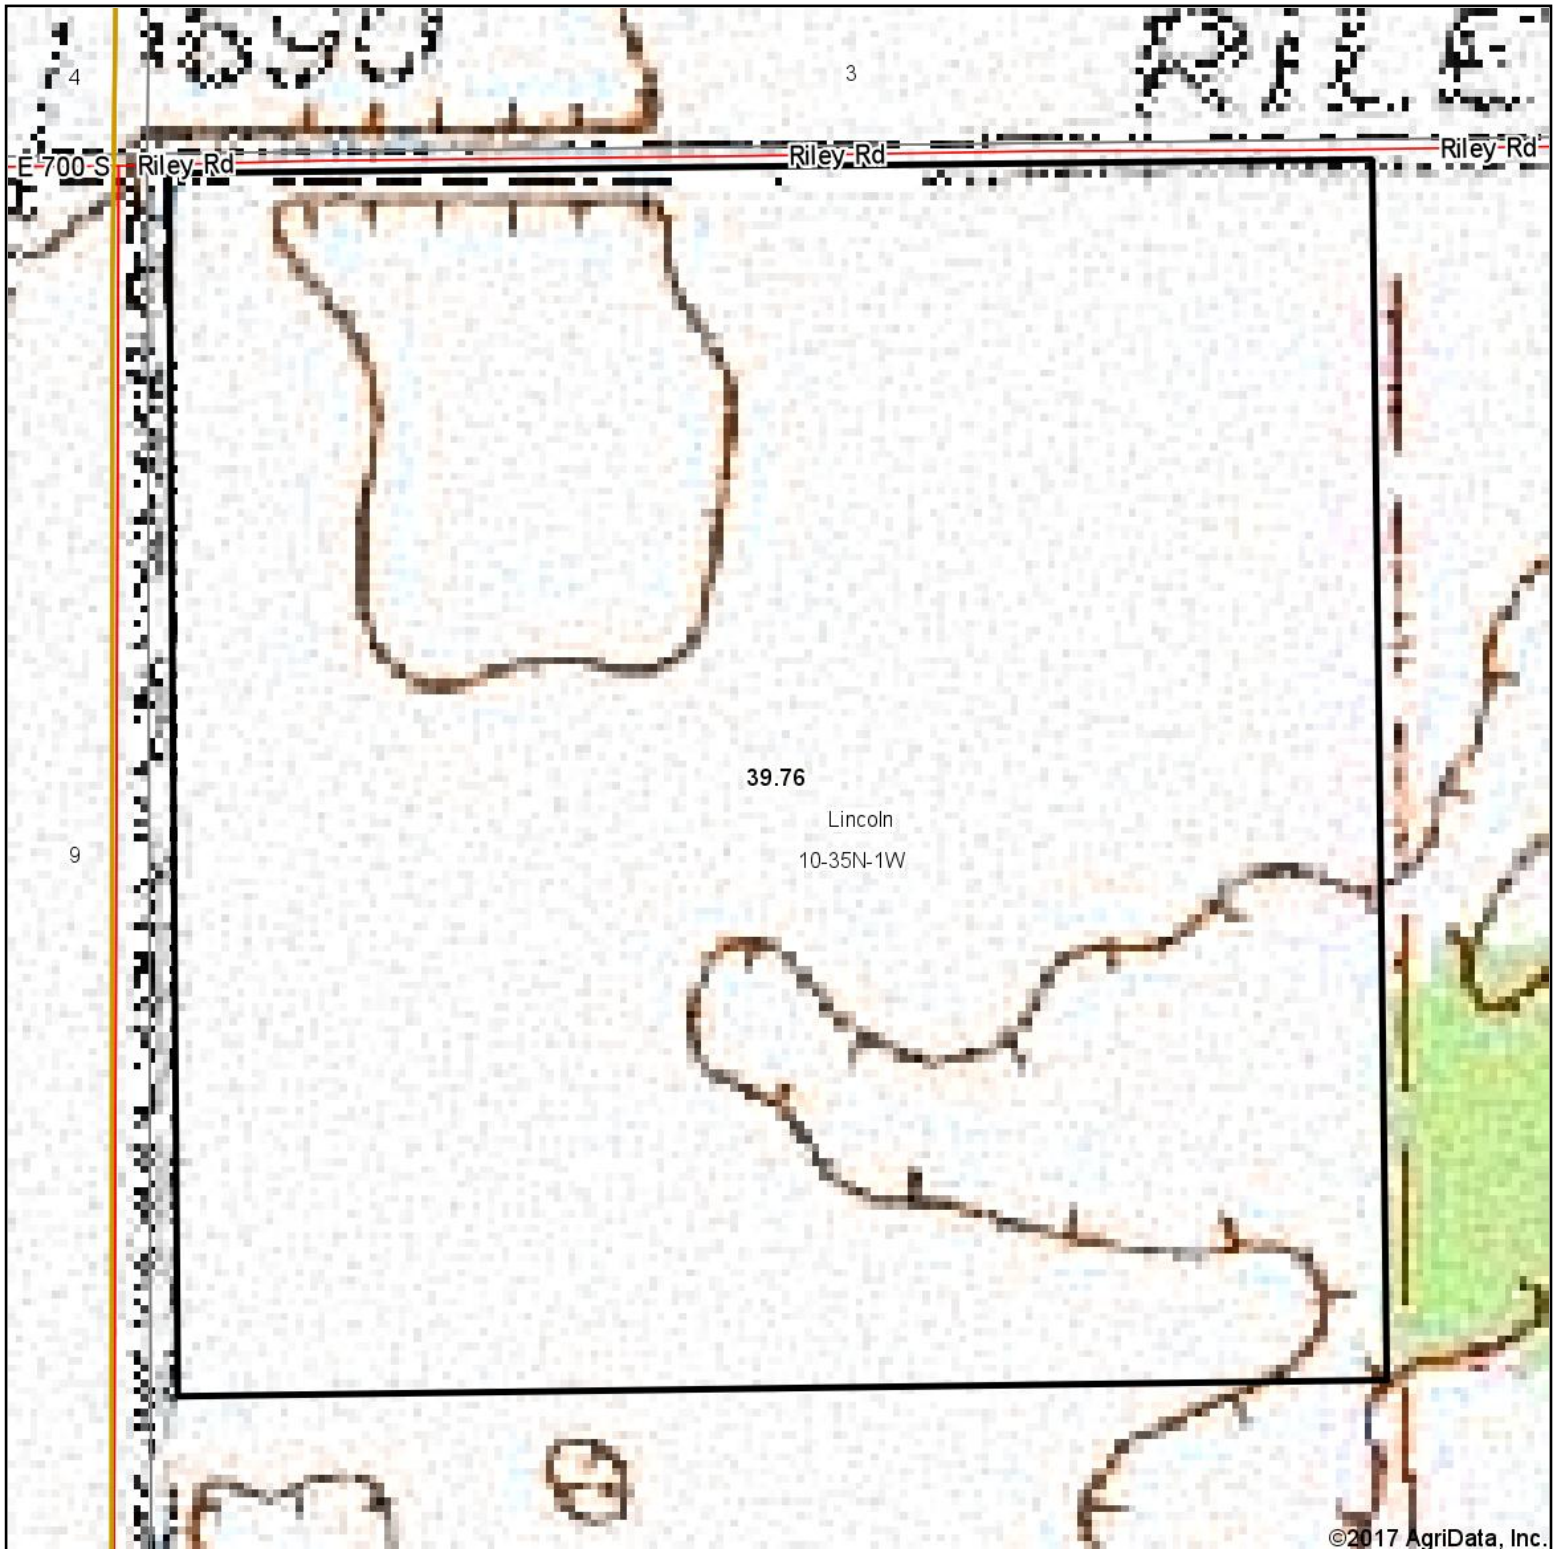

Topography Map

©2017 AgriData, Inc.

map center: 41° 30' 12.99, -86° 31' 20.93

Maps Provided By:

© AgriData, Inc. 2017

www.AgriDataInc.com

10-35N-1W
St Joseph County
Indiana

6/8/2017