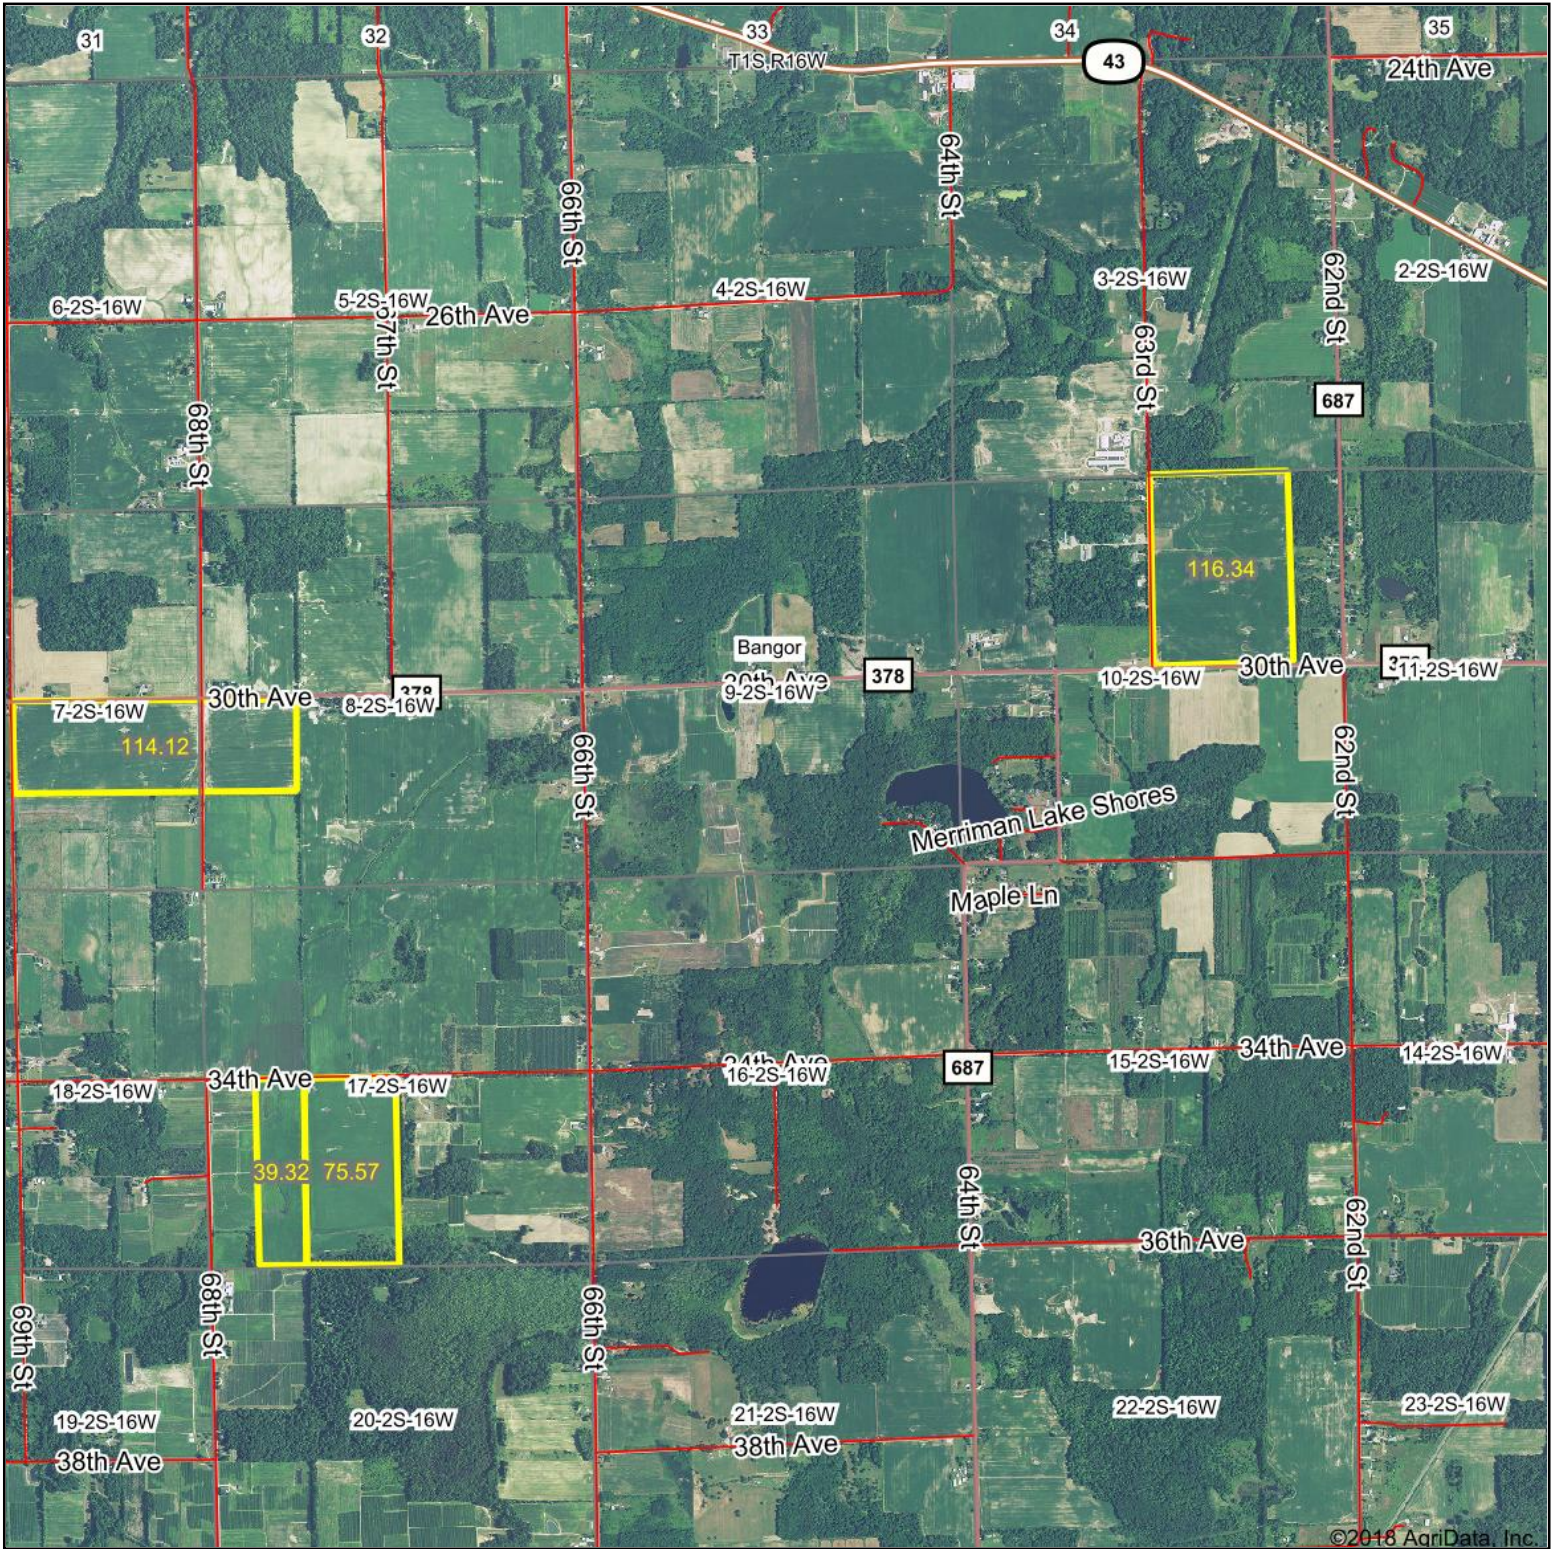

Aerial Map

map center: 42° 18' 18.15, -86° 10' 36.86

Maps Provided By:

© AgriData, Inc. 2018 www.AgriDataInc.com

9-2S-16W
Van Buren County
Michigan

7/18/2018