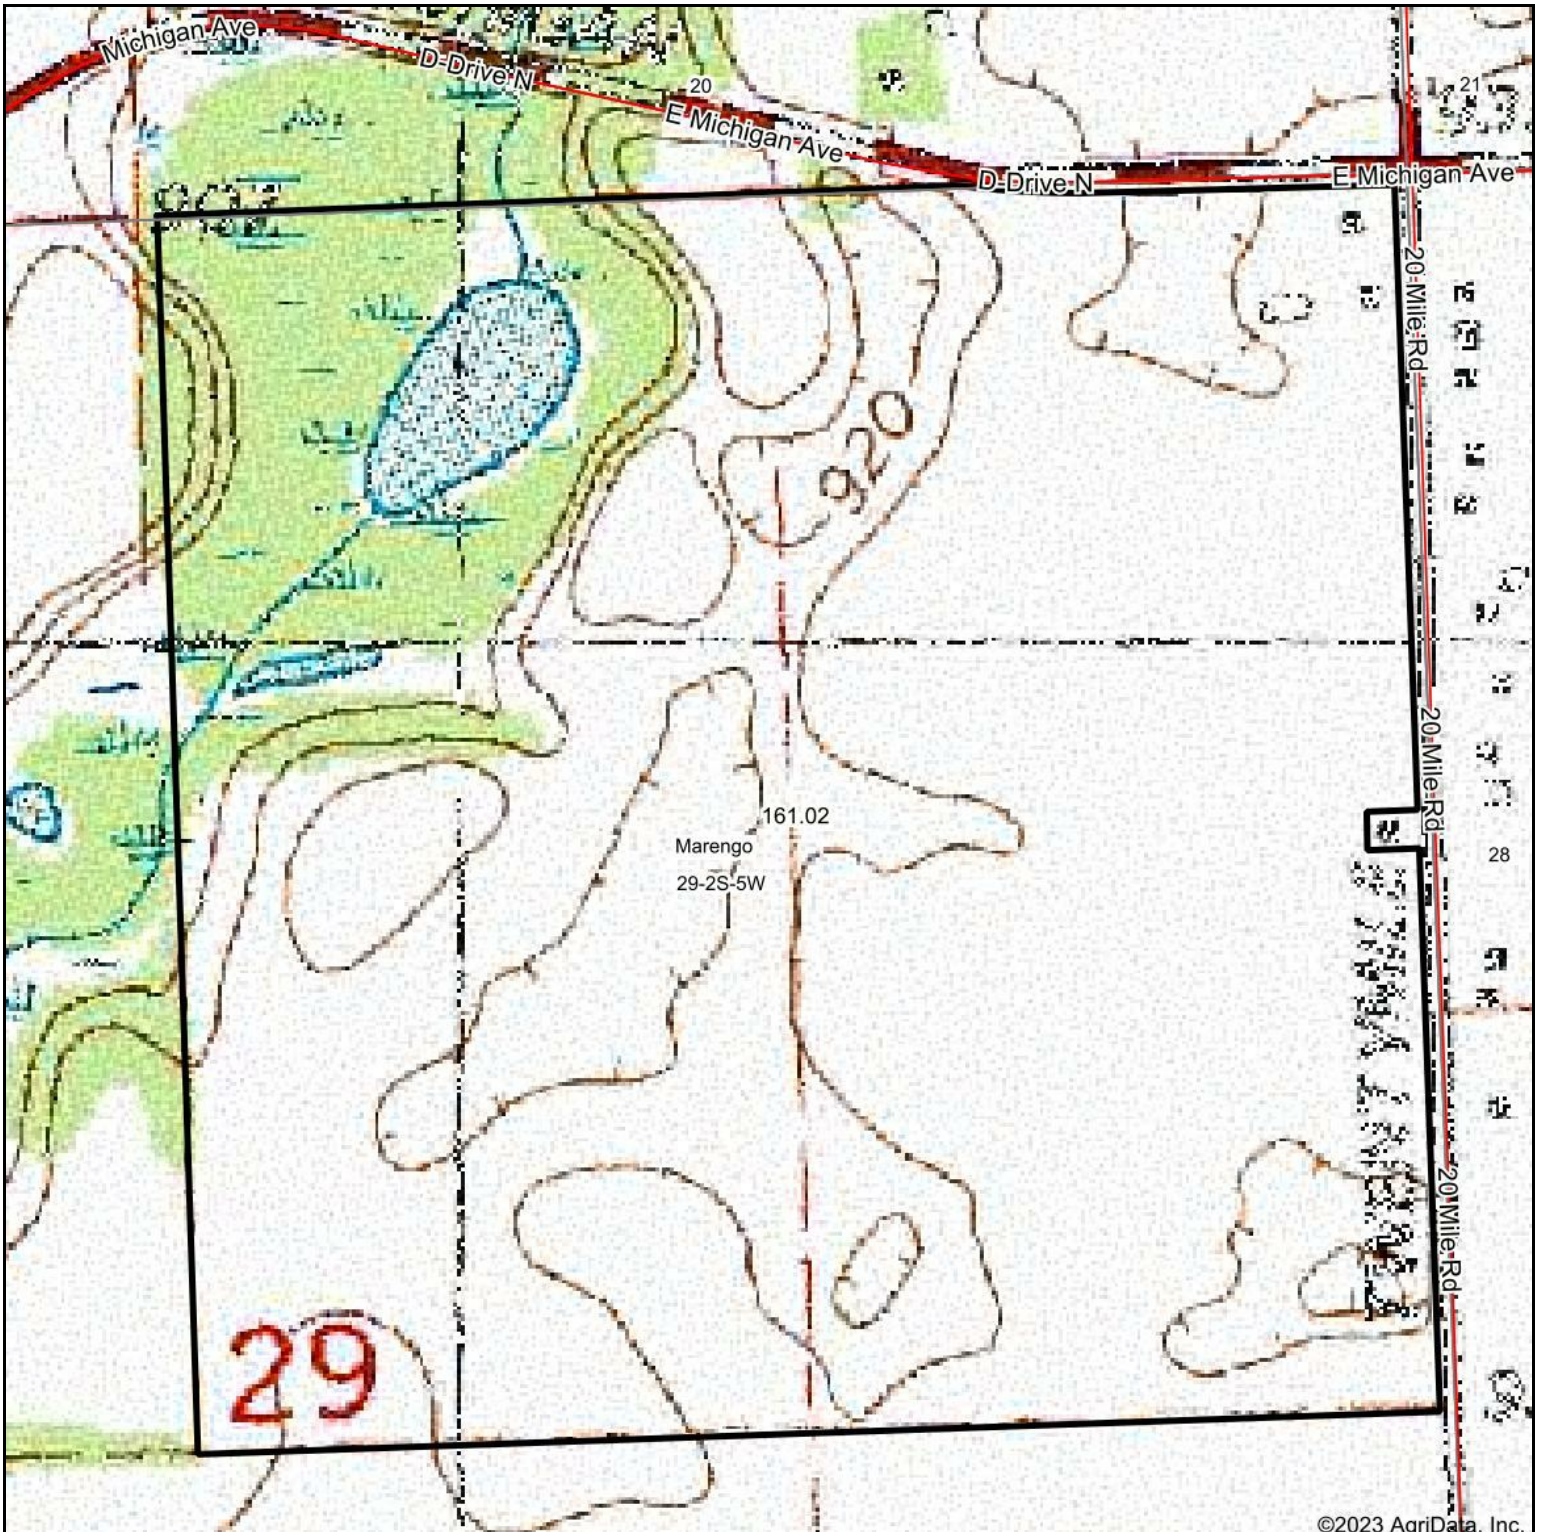

Topography Map

©2023 AgriData, Inc.

map center: 42° 16' 20.87, -84° 54' 42.77

29-2S-5W
Calhoun County
Michigan

1/4/2023

Maps Provided By:

© AgriData, Inc. 2021 www.AgriDataInc.com