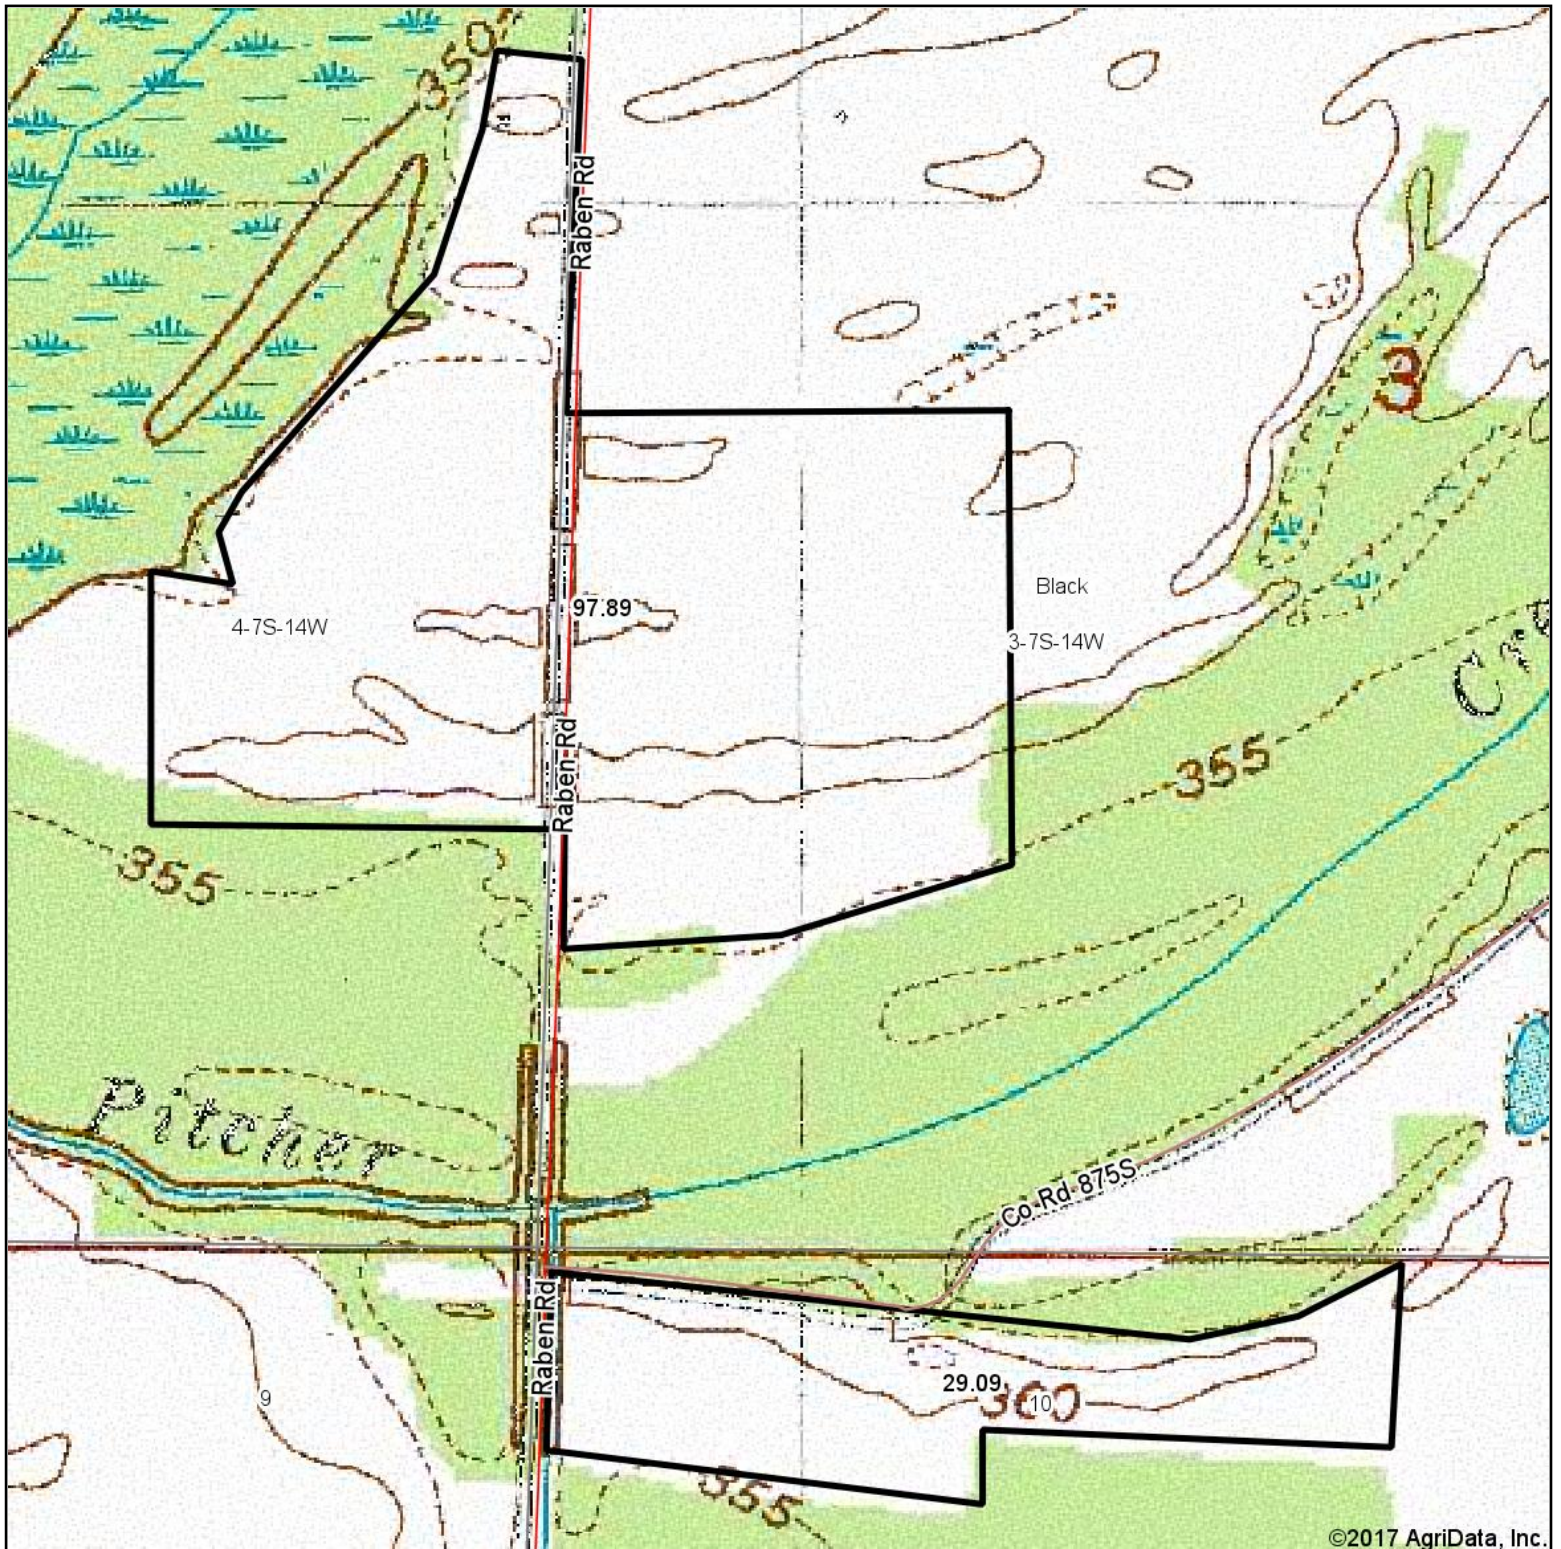

Topography Map

©2017 AgriData, Inc.

map center: 37° 56' 25.56, -87° 58' 44.36

3-7S-14W
Posey County
Indiana

6/14/2017