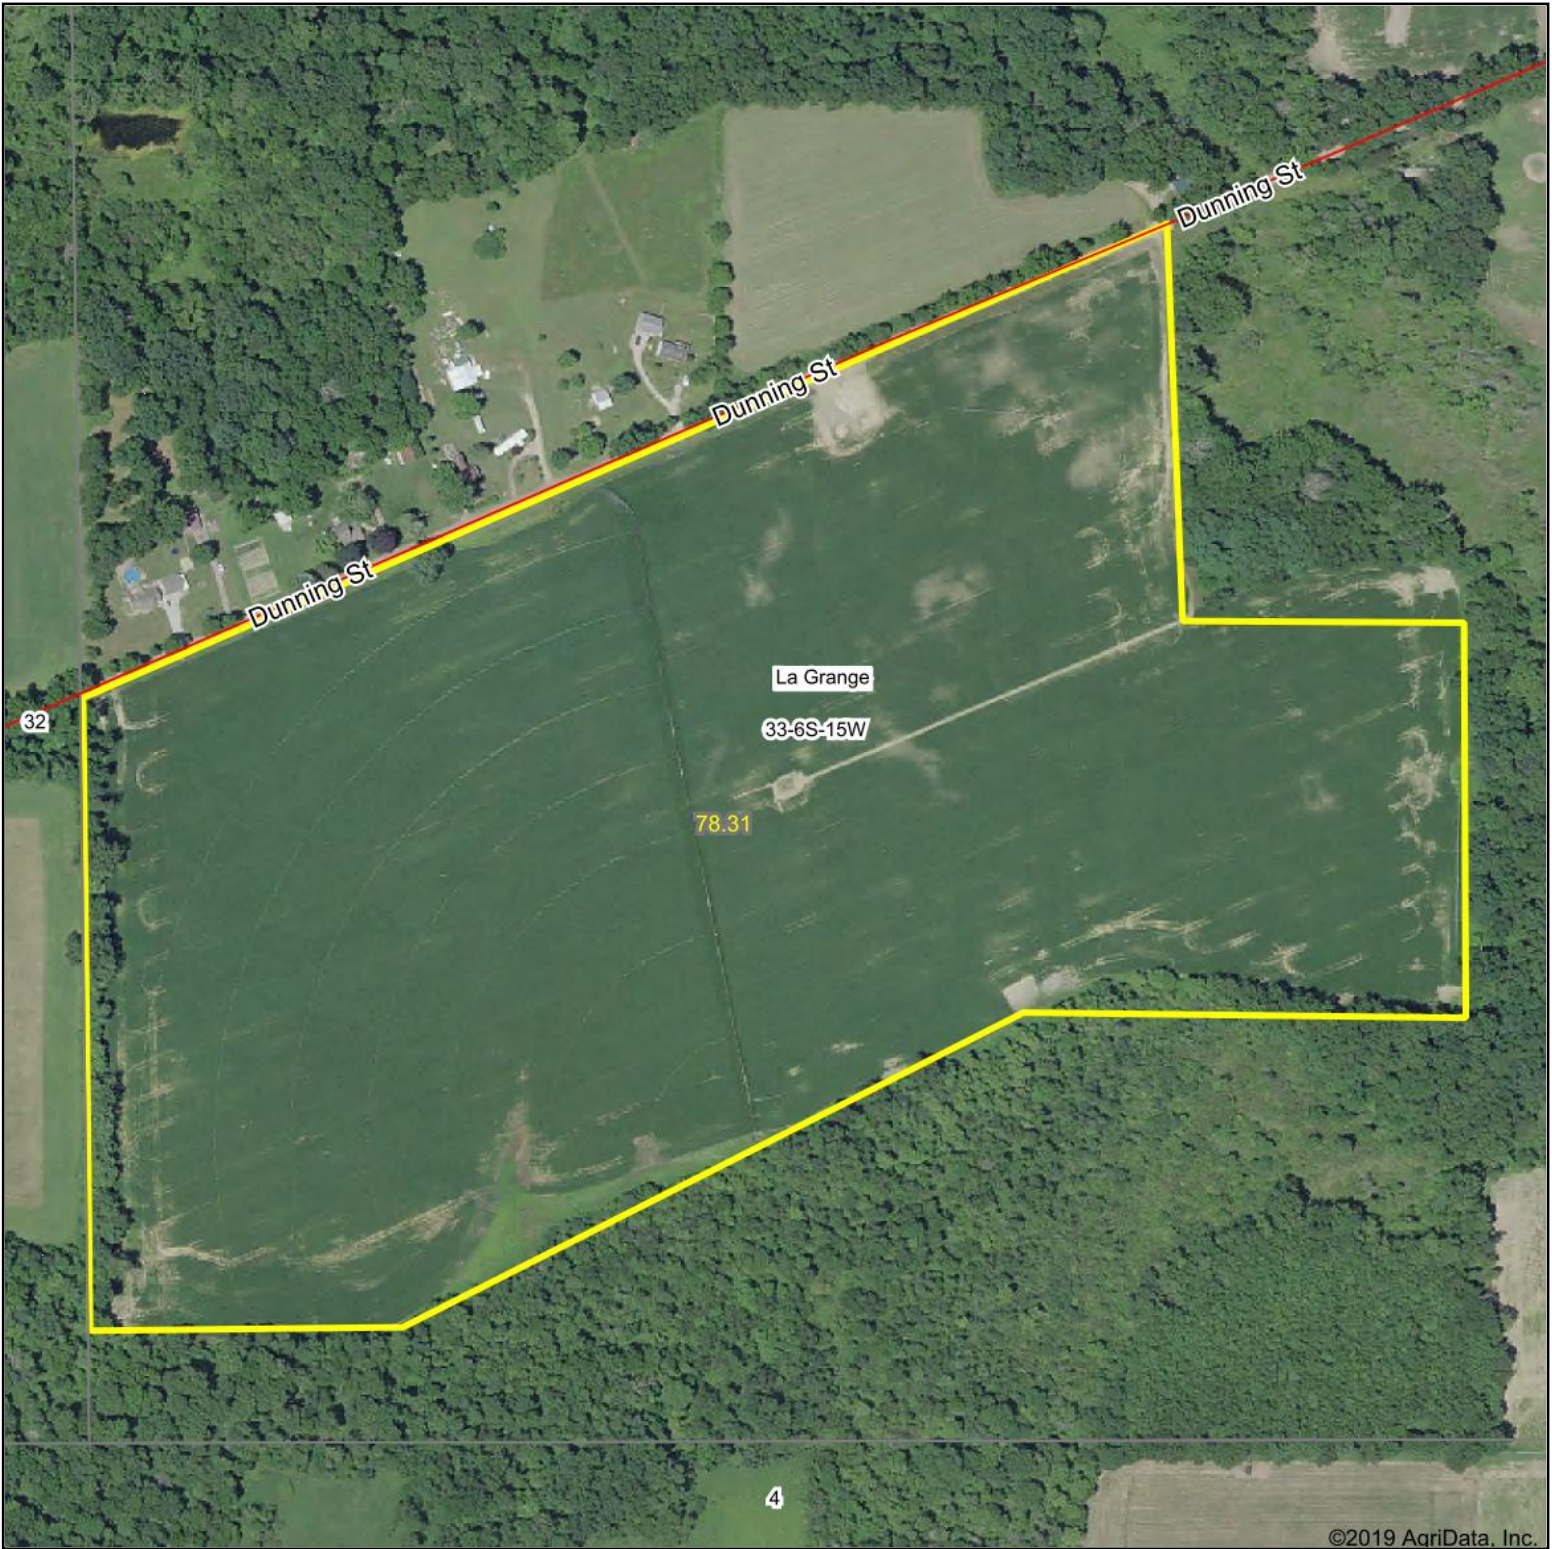

Aerial Map

©2019 AgriData, Inc.

Map Center: 41° 54' 3.63, -86° 3' 47.69

33-6S-15W
Cass County
Michigan

2/19/2020