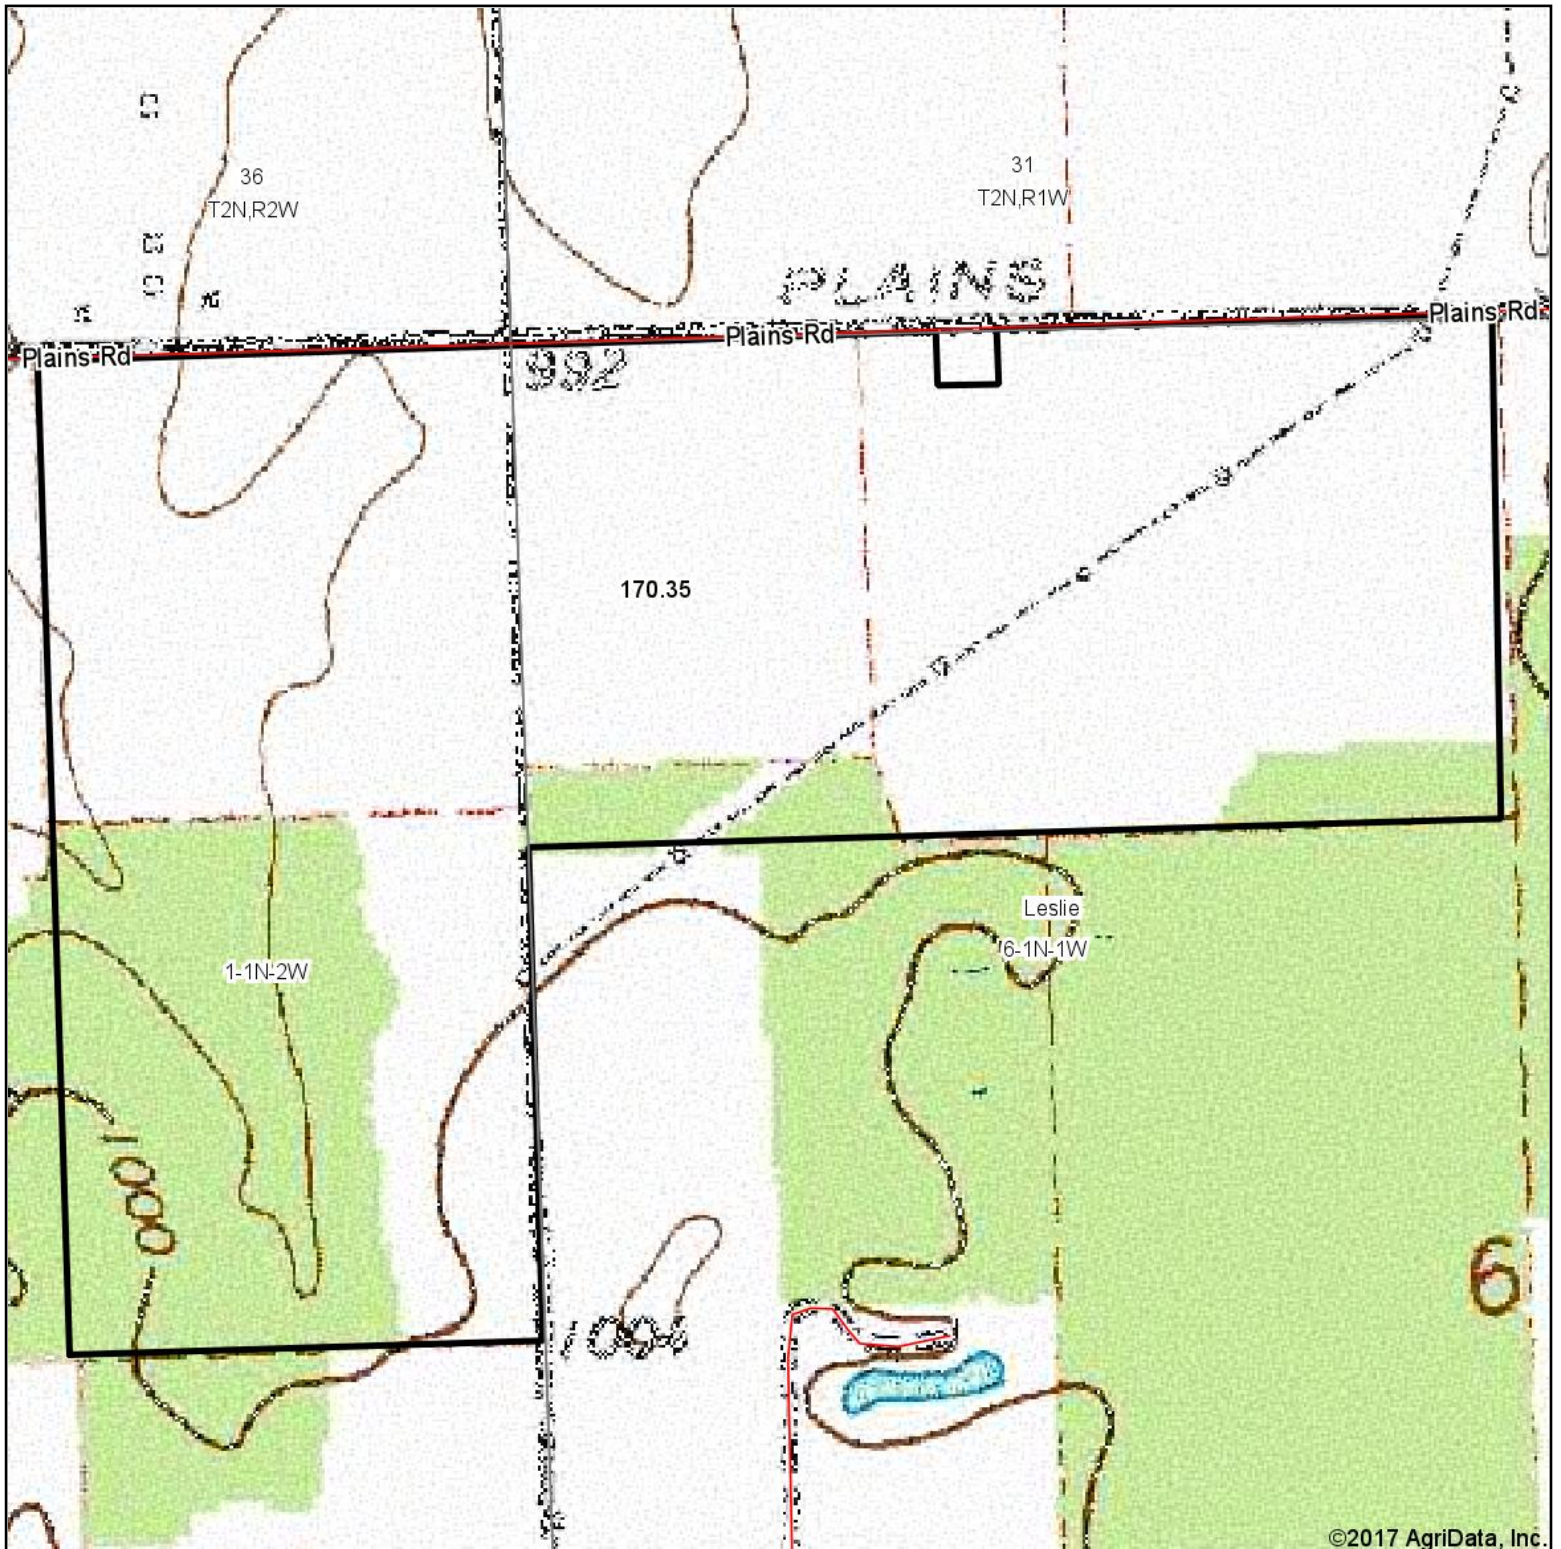

Topography Map

©2017 AgriData, Inc.

map center: 42° 30' 22.2, -84° 28' 49.11

Maps Provided By:

© AgriData, Inc. 2017

www.AgriDataInc.com

6-1N-1W
Ingham County
Michigan

7/11/2017