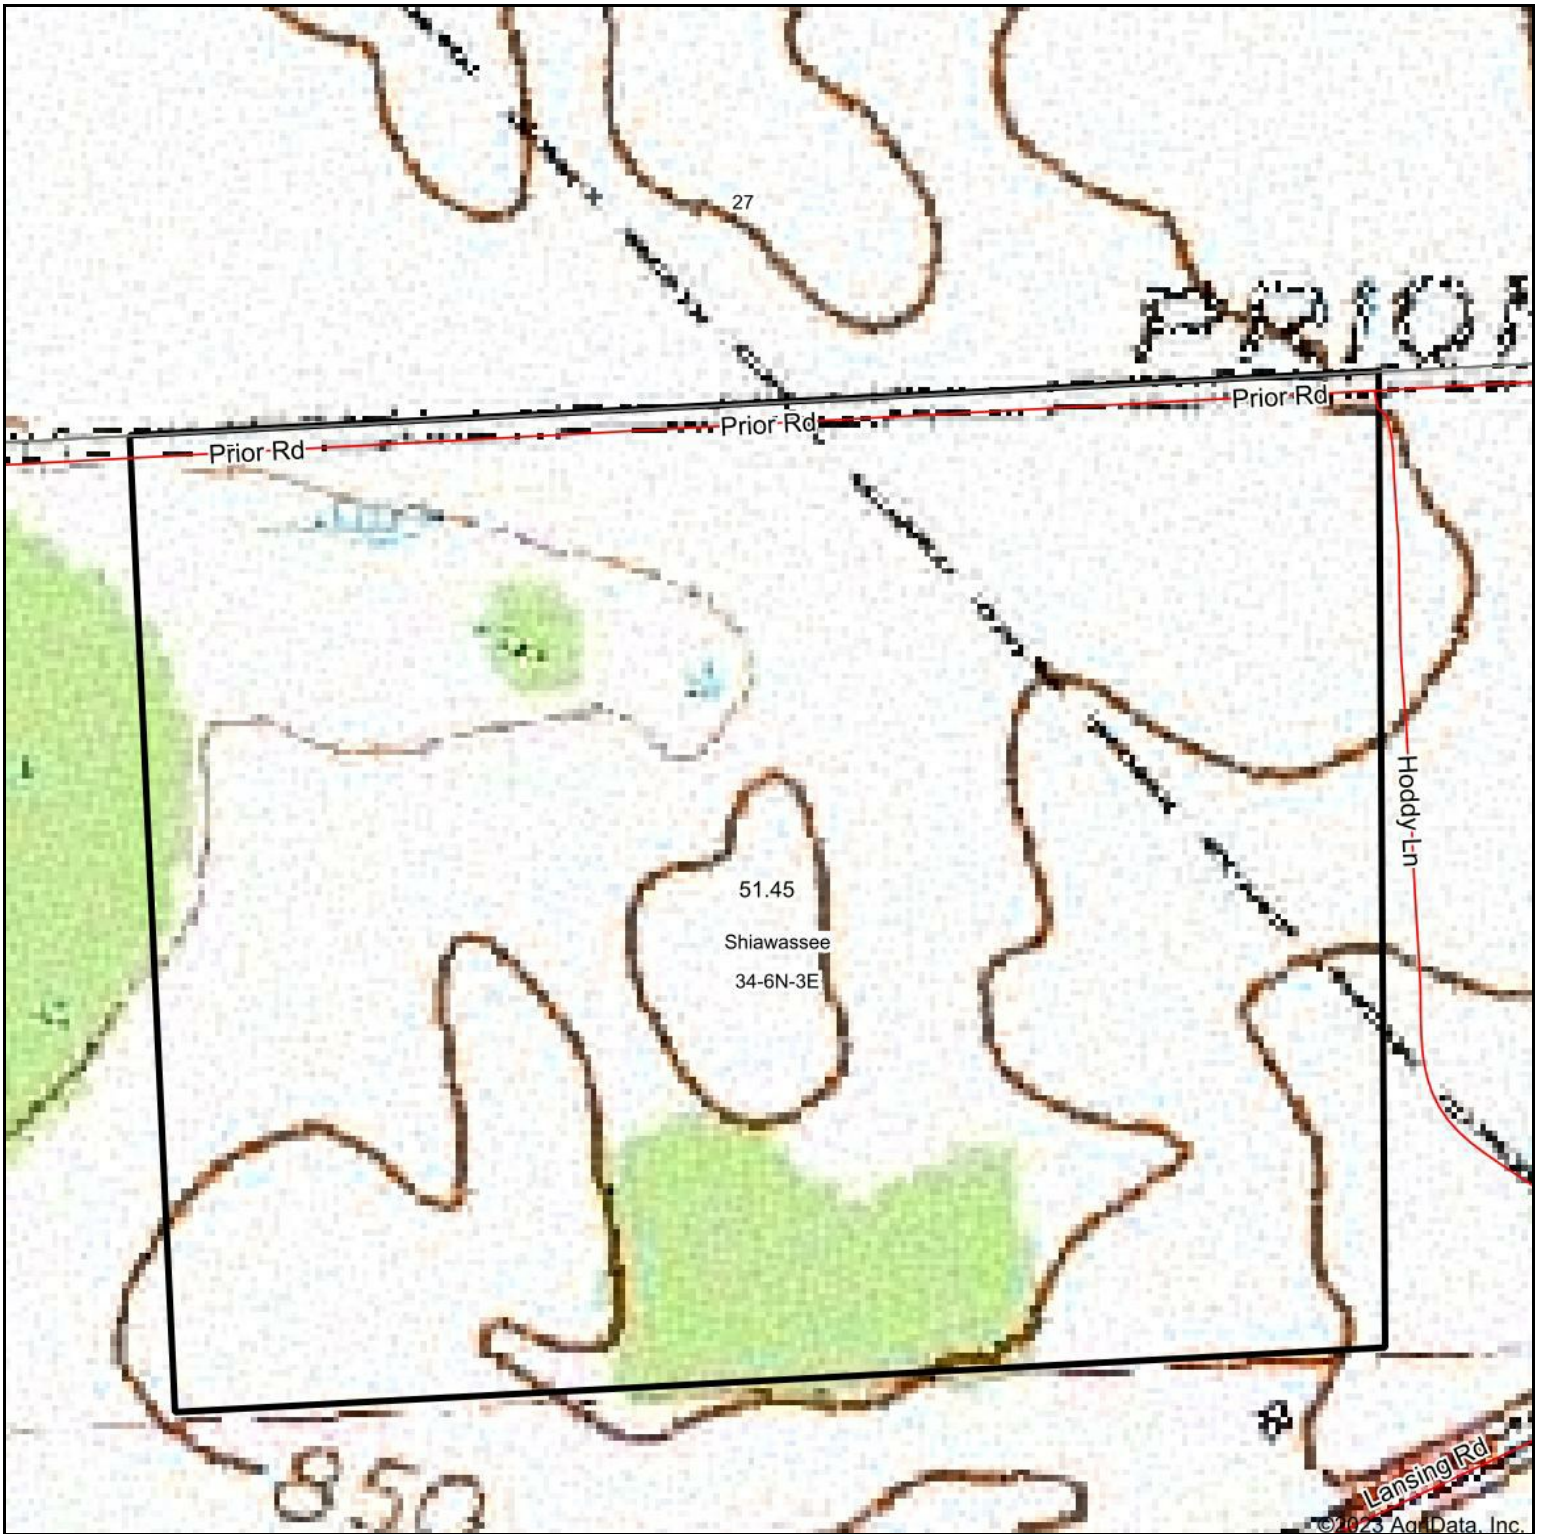

Topography Map

map center: 42° 52' 44.38, -84° 5' 21

34-6N-3E
Shiawassee County
Michigan

5/9/2023

Maps Provided By:

© AgriData, Inc. 2023 www.AgriDataInc.com