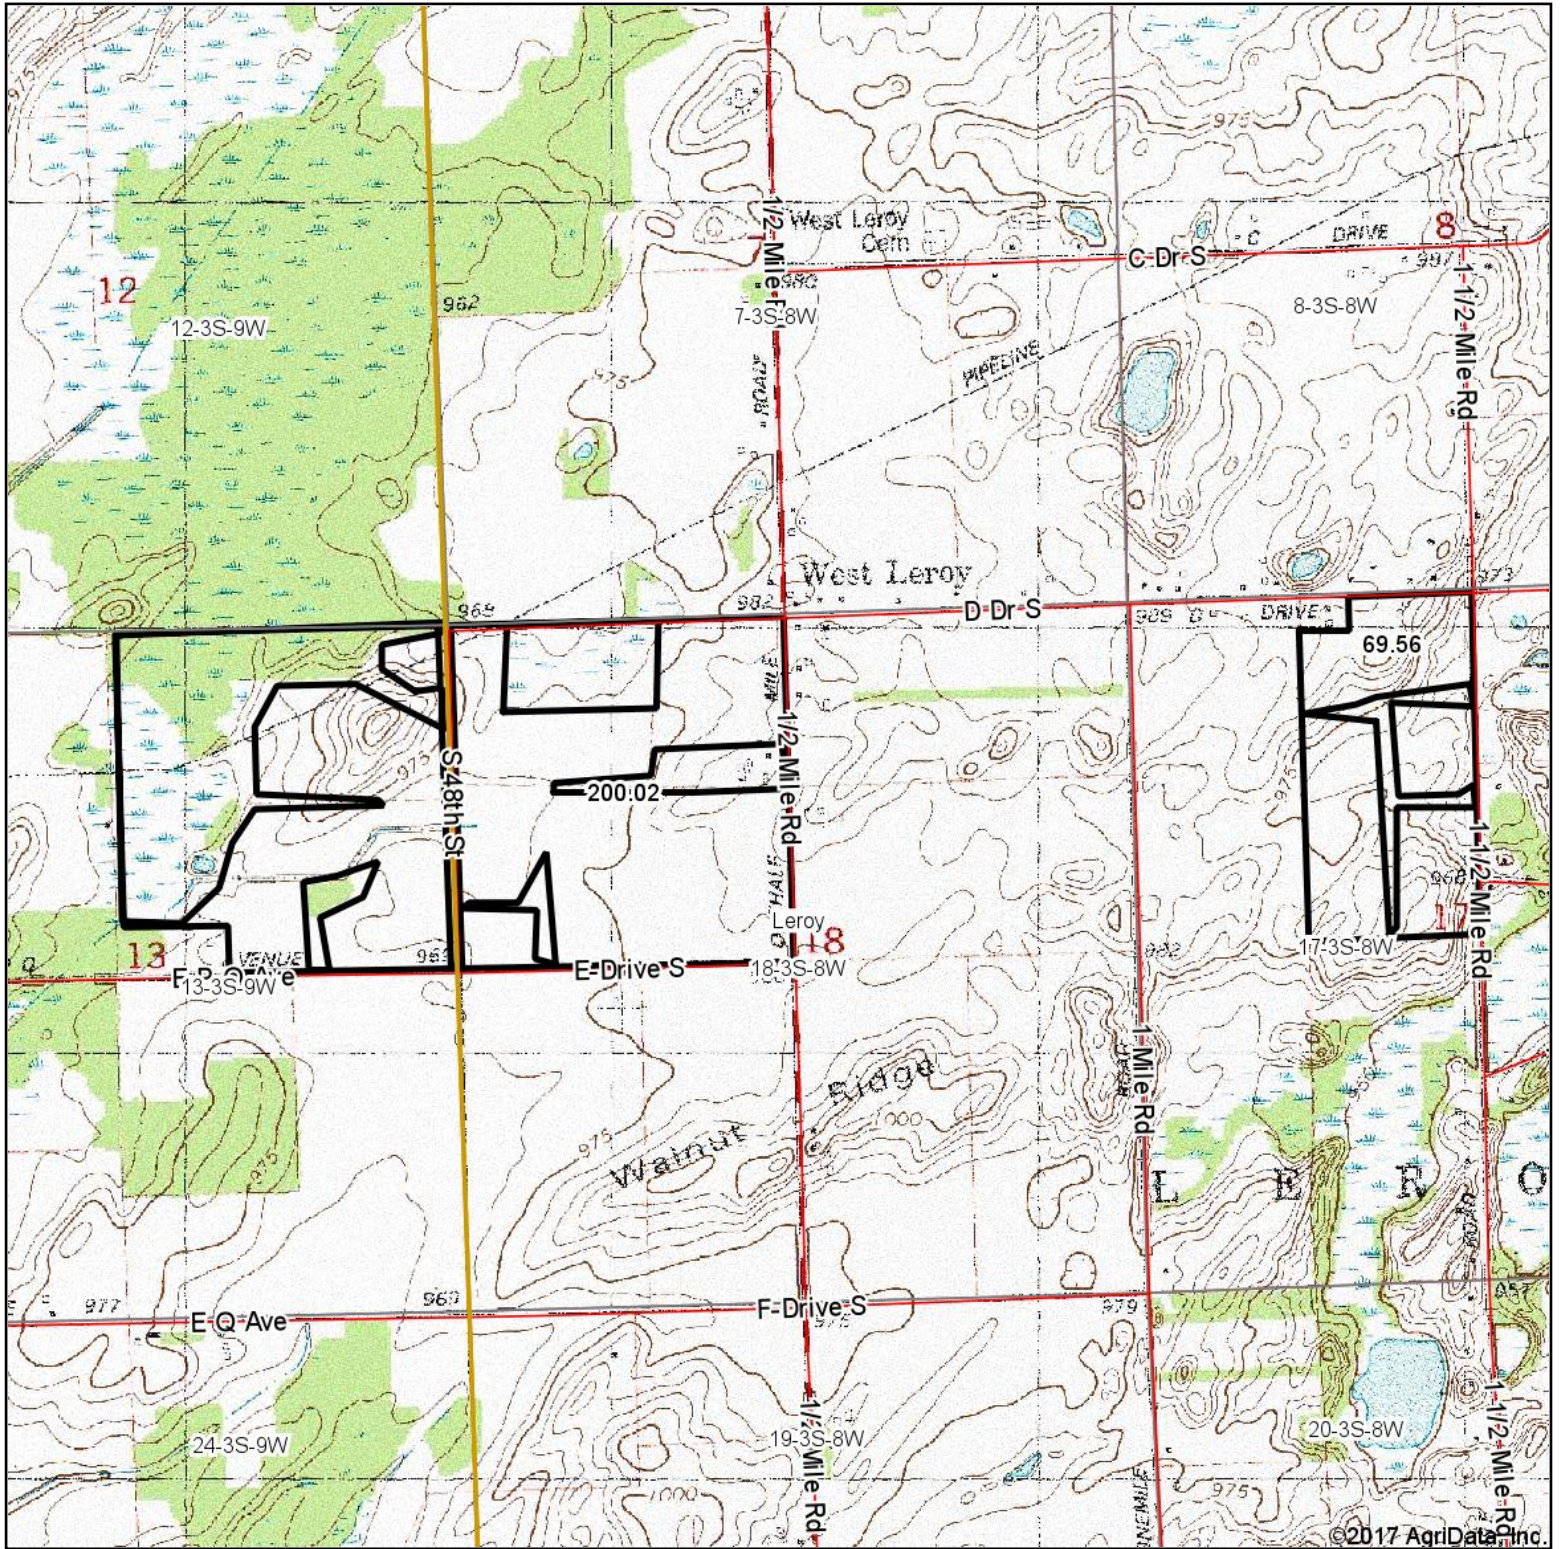

Topography Map

map center: 42° 12' 47.46, -85° 17' 13.53

0ft 1699ft 3399ft

18-3S-8W
Calhoun County
Michigan

5/2/2017

Maps Provided By:

© AgriData, Inc. 2017

www.AgriDataInc.com