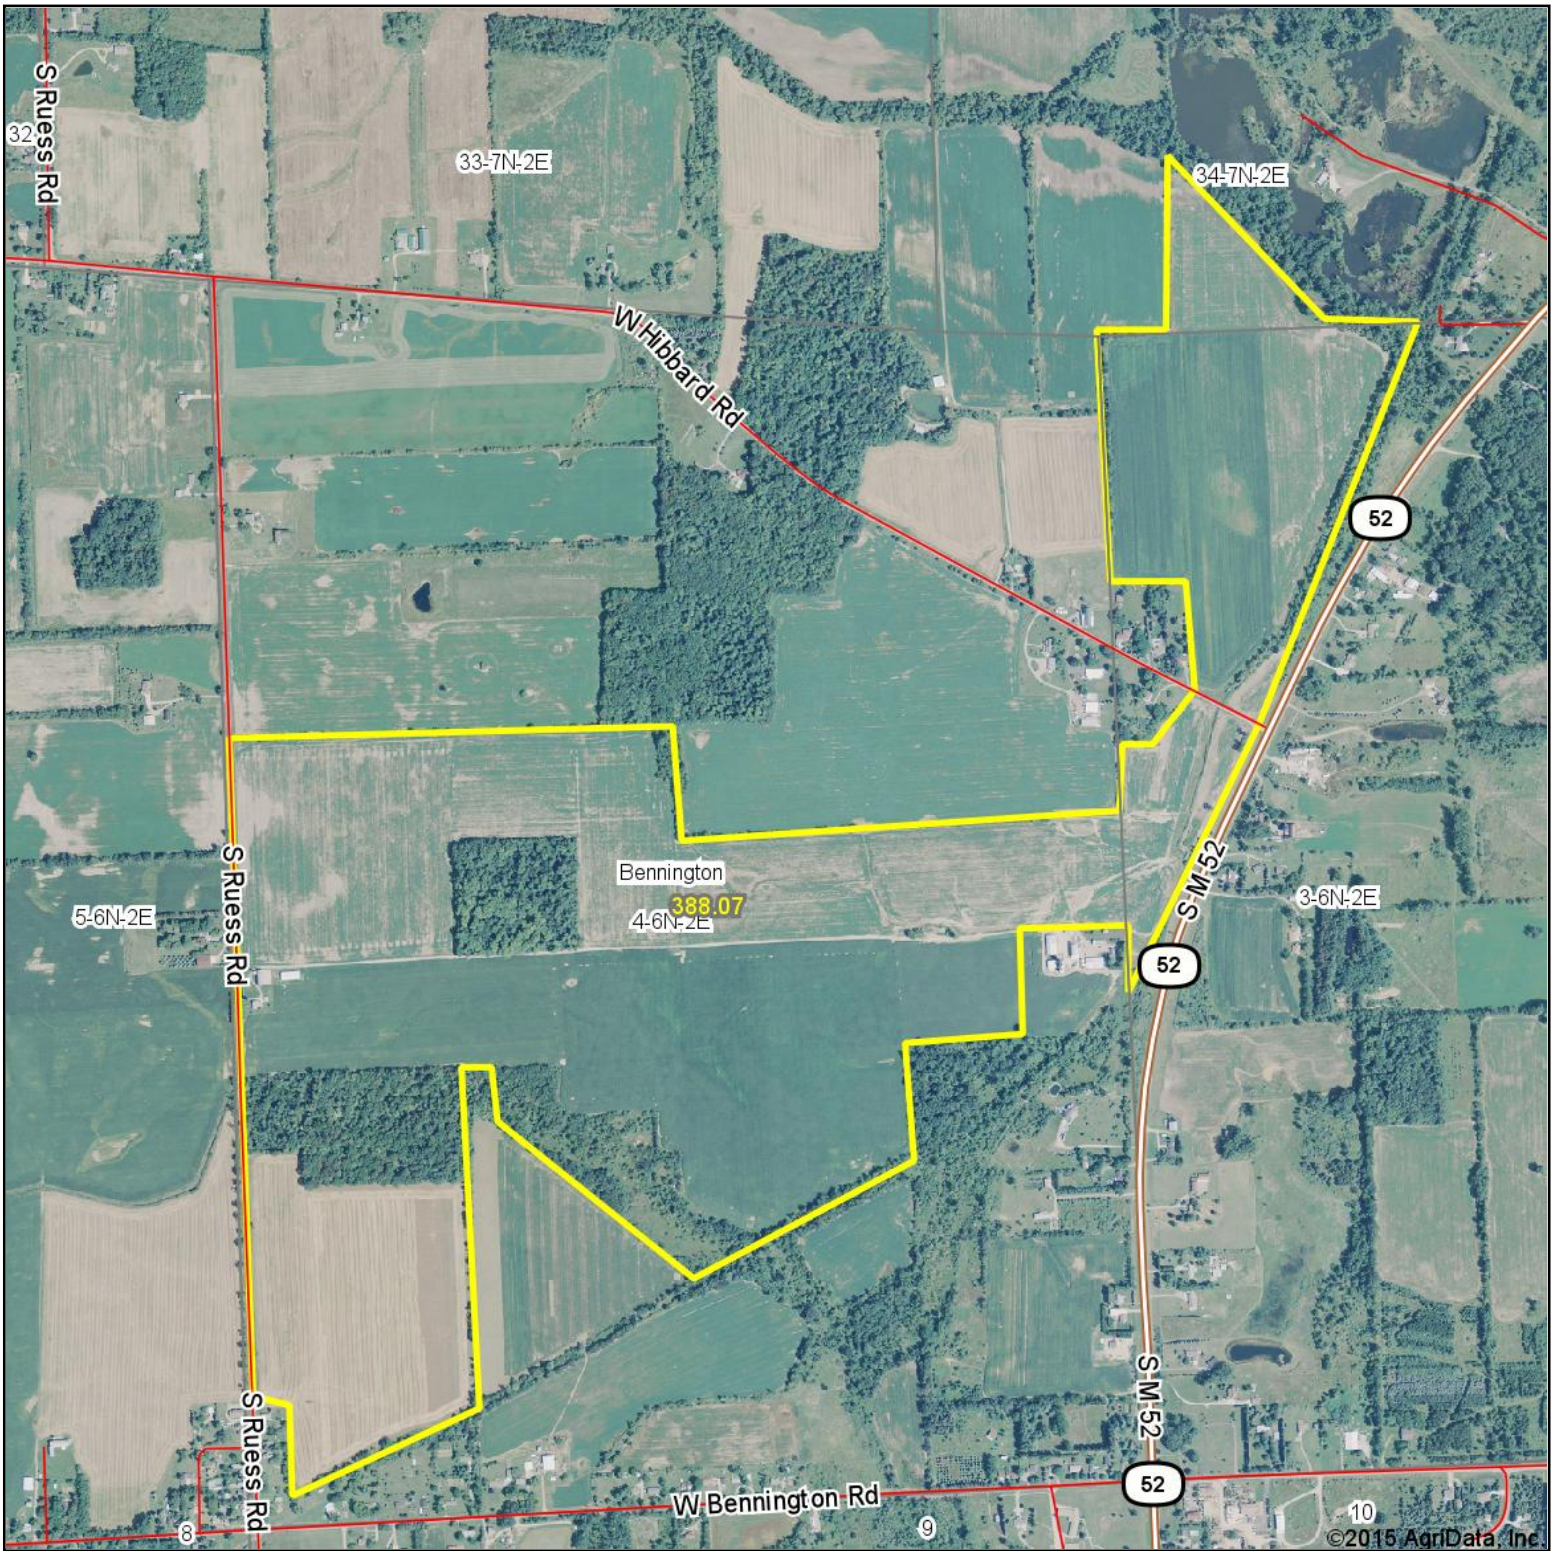

Aerial Map

map center: 42° 56' 49.78, 84° 13' 49.08
scale: 14821

4-6N-2E
Shiawassee County
Michigan

5/26/2015

Maps Provided By:

CUSTOMIZED ONLINE MAPPING
© AgriData, Inc. 2014 www.AgriDataInc.com