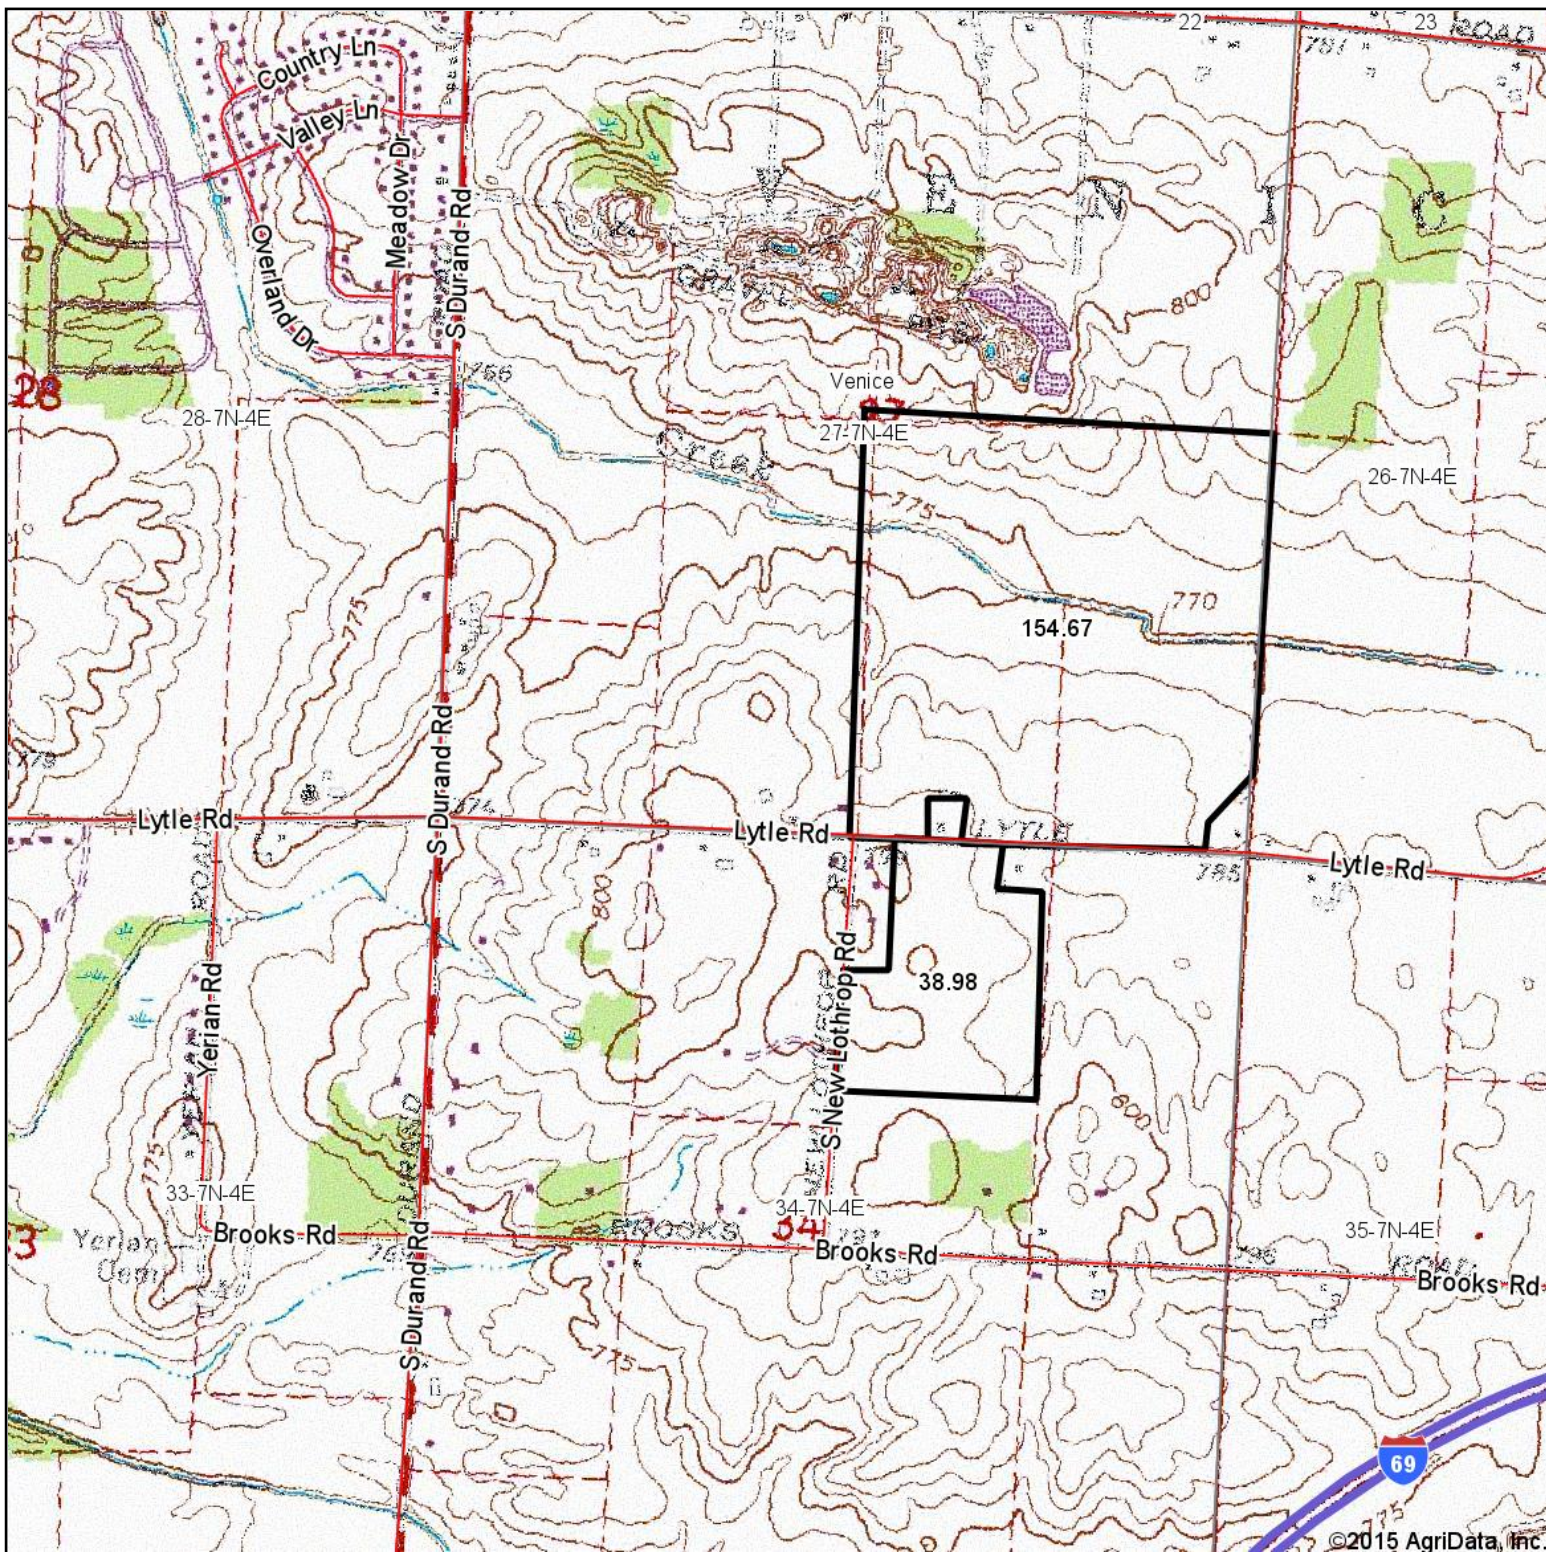

Topography Map

map center: 42° 58' 17.09, 83° 58' 43.62

27-7N-4E
Shiawassee County
Michigan

12/14/2015

Maps Provided By:

CUSTOMIZED ONLINE MAPPING
© Agridata, Inc. 2015 www.AgridataInc.com