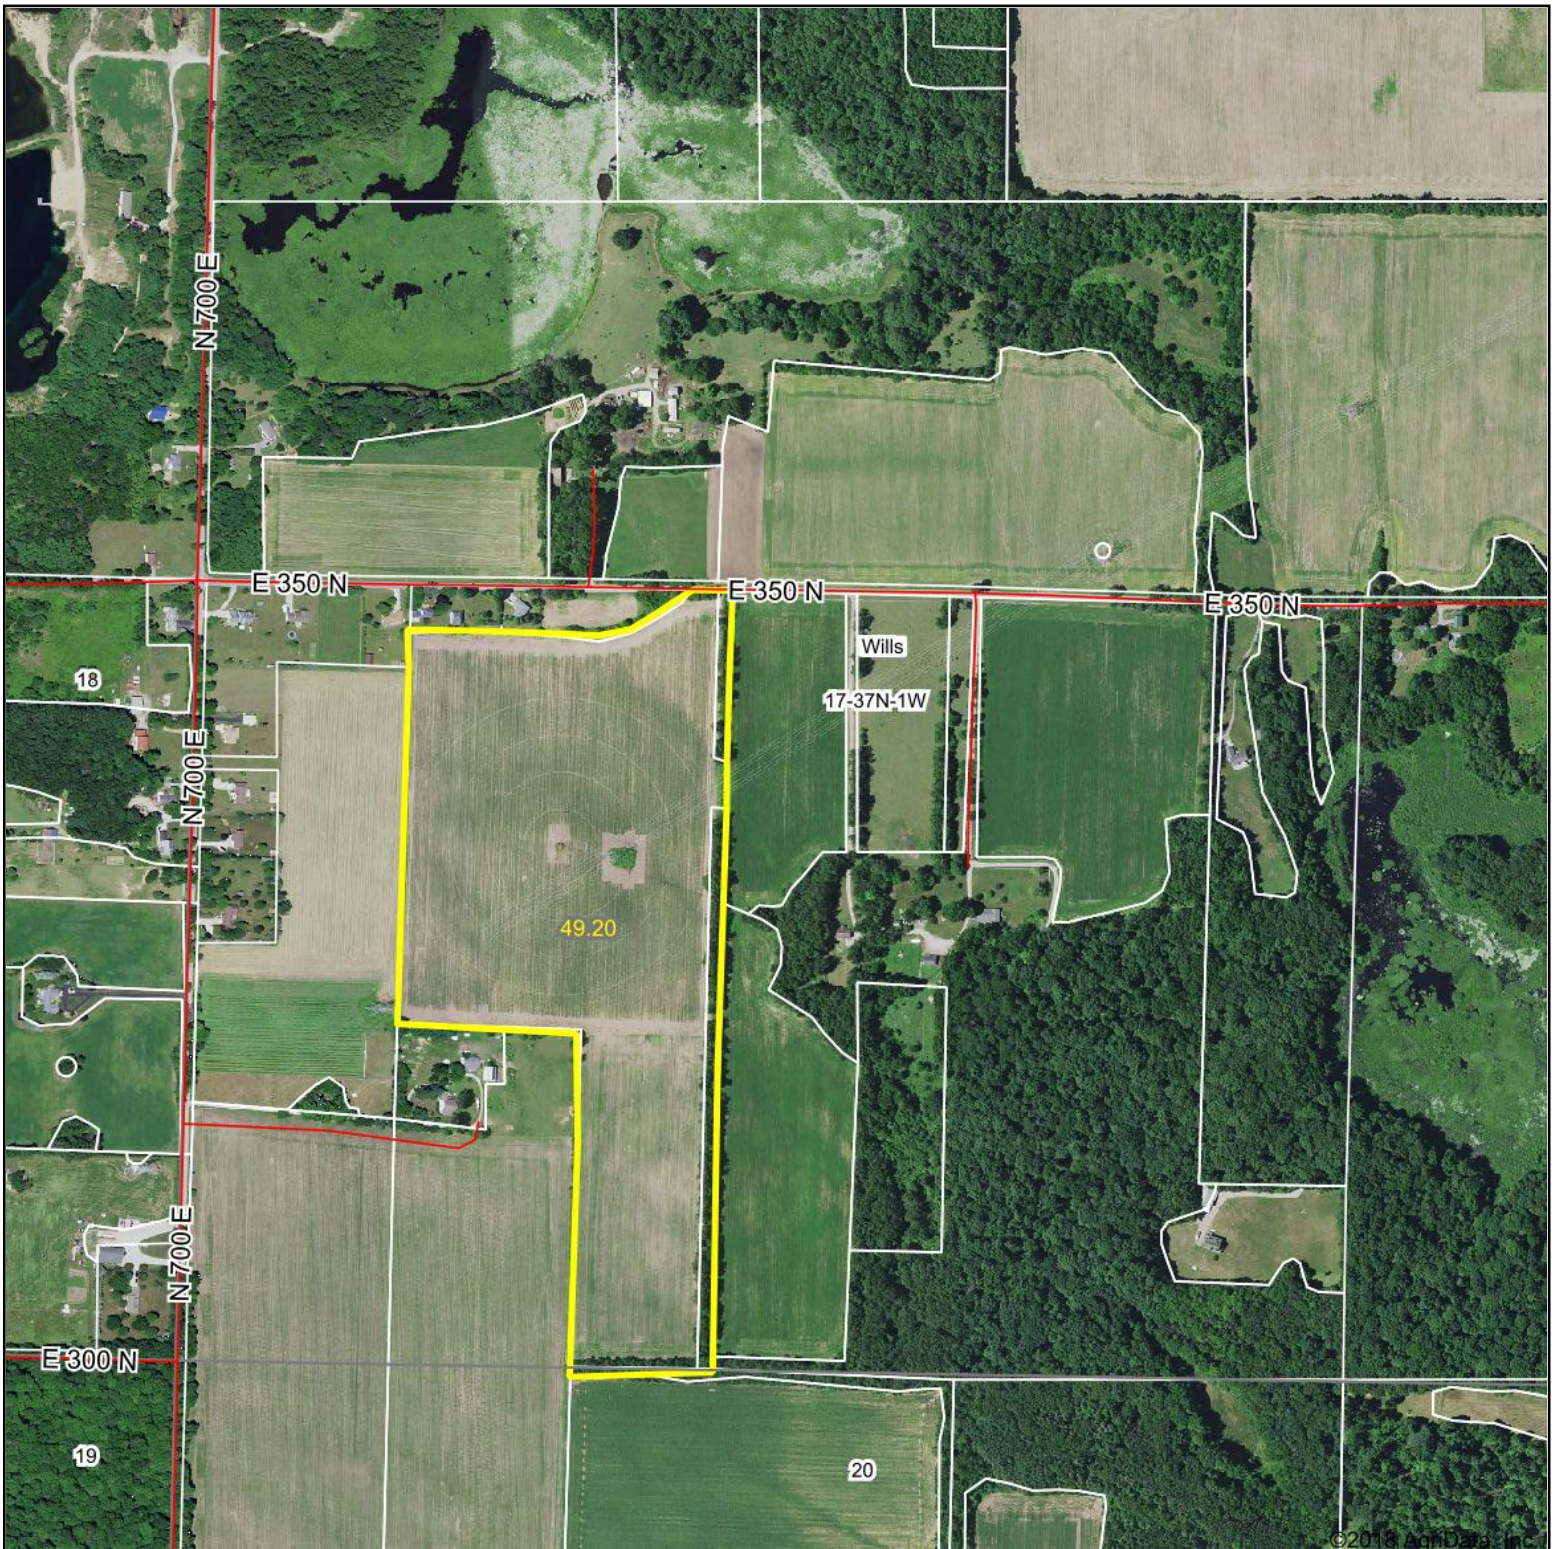

Aerial Map

©2018 AgriData, Inc.

map center: 41° 39' 21.85, -86° 33' 30.81

17-37N-1W
La Porte County
Indiana

7/6/2018