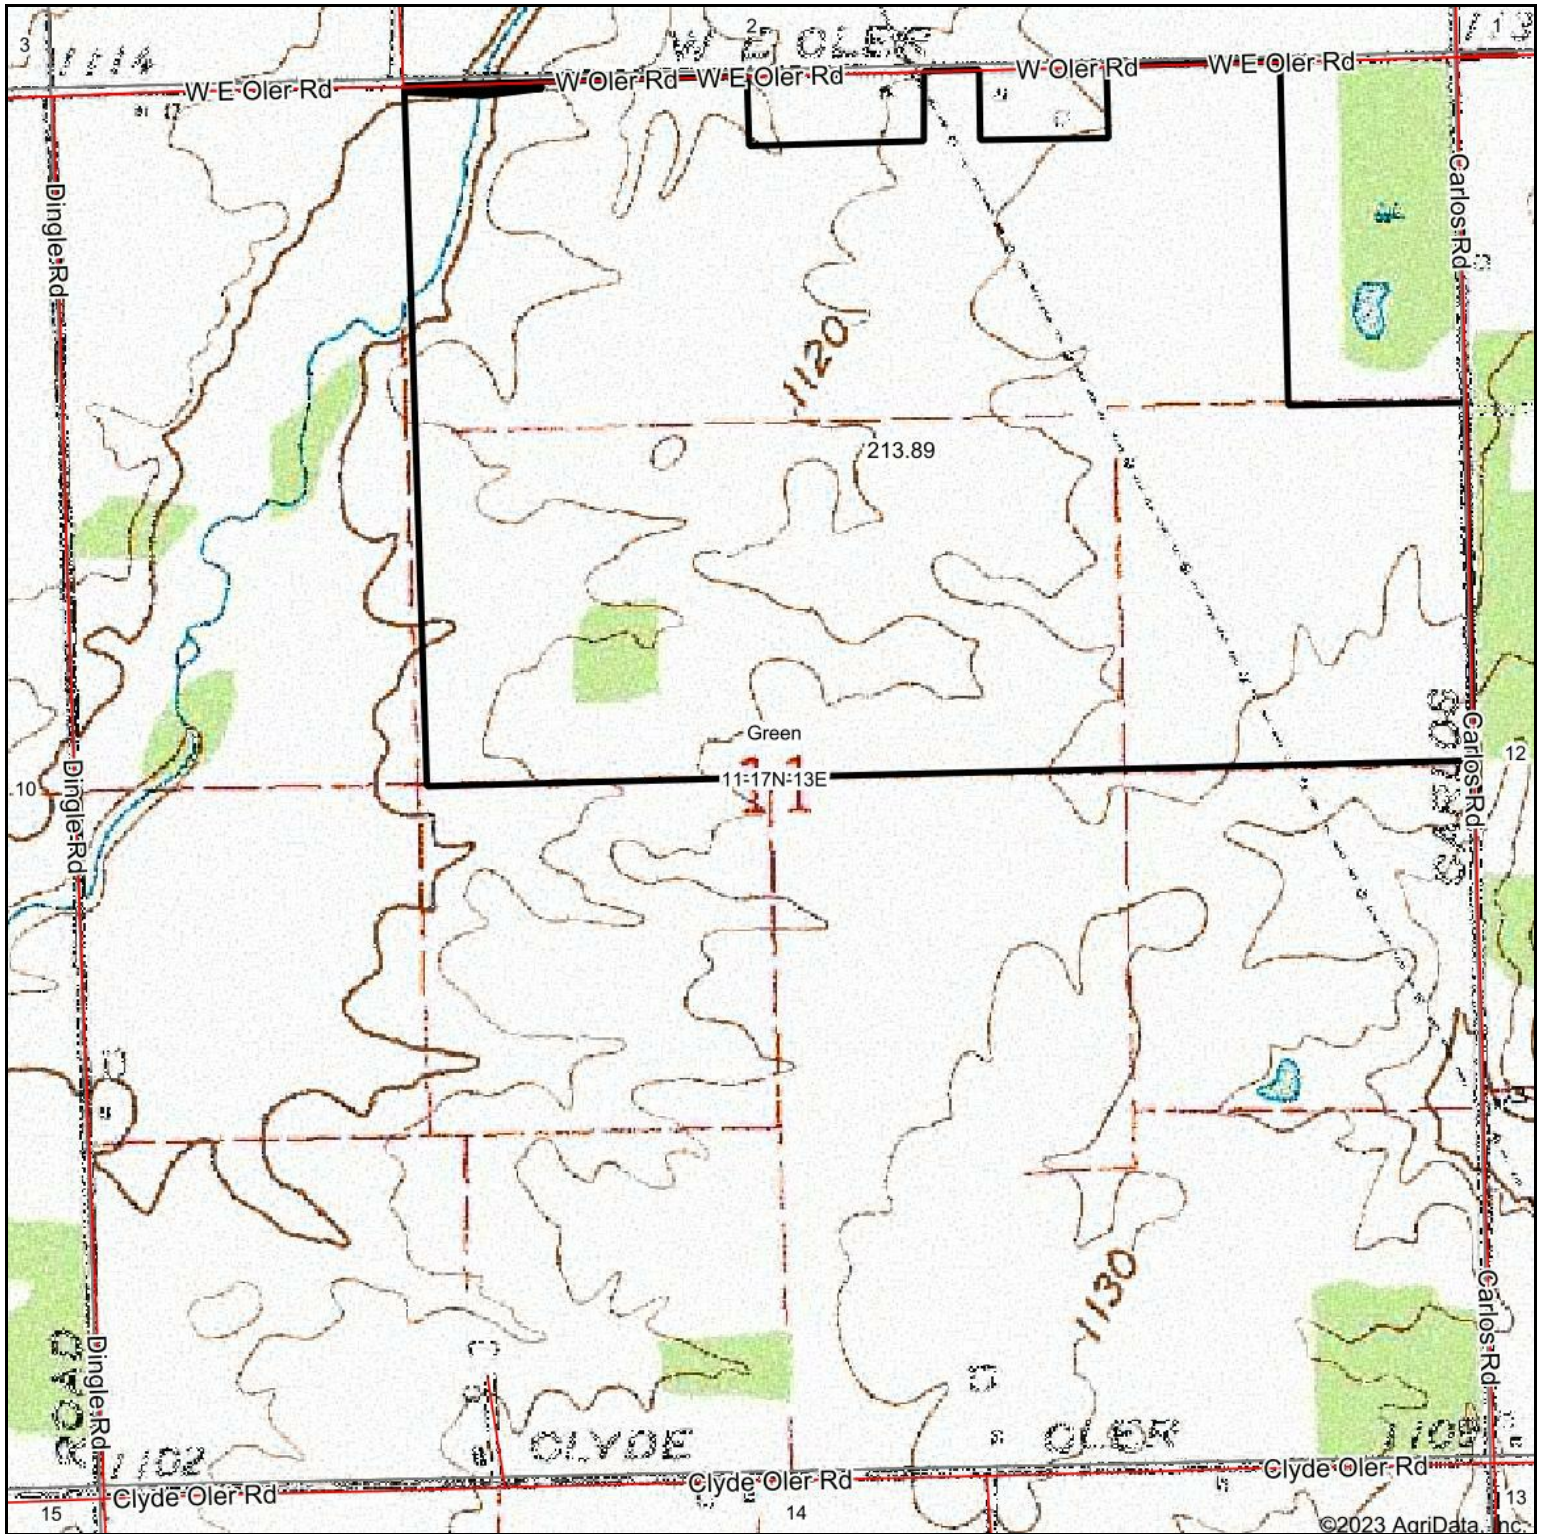

Topography Map

©2023 AgriData, Inc.

map center: 39° 56' 22.91, -85° 2' 37.43

Maps Provided By:

© AgriData, Inc. 2023 www.AgrIDataInc.com

11-17N-13E
Wayne County
Indiana

3/2/2023