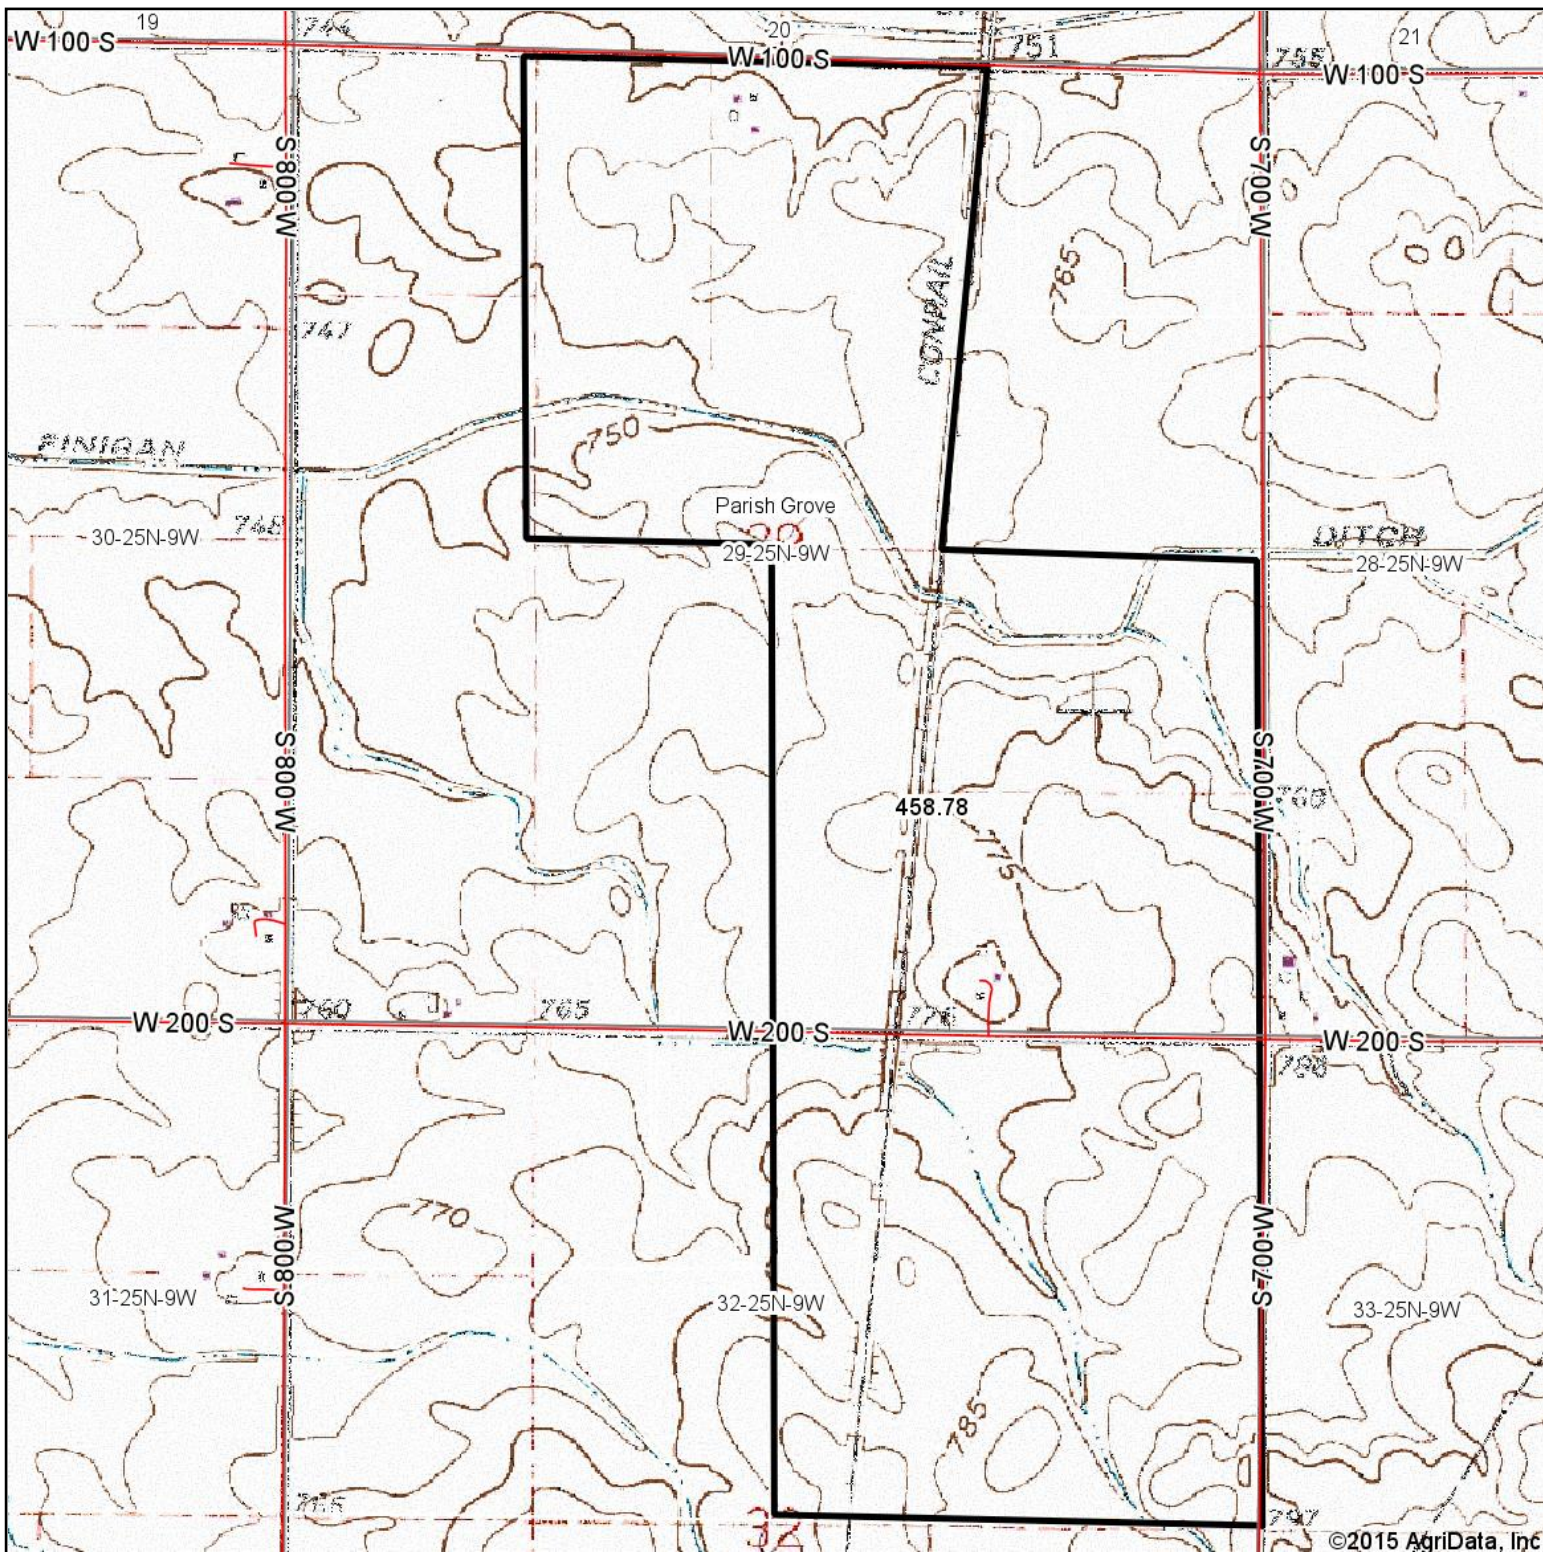

Topography Map

©2015 AgriData, Inc.

map center: 40° 34' 56.26, 87° 27' 52.06
scale: 13722

29-25N-9W
Benton County
Indiana

3/4/2015

Maps Provided By:

CUSTOMIZED ONLINE MAPPING
© AgriData, Inc. 2014 www.AgriDataInc.com

Topography Map

©2015 AgriData, Inc.

map center: 40° 32' 31.26, 87° 28' 31.21

scale: 9433

7-24N-9W
Benton County
Indiana

3/5/2015

Maps Provided By:

© AgriData, Inc. 2014 www.AgriDataInc.com