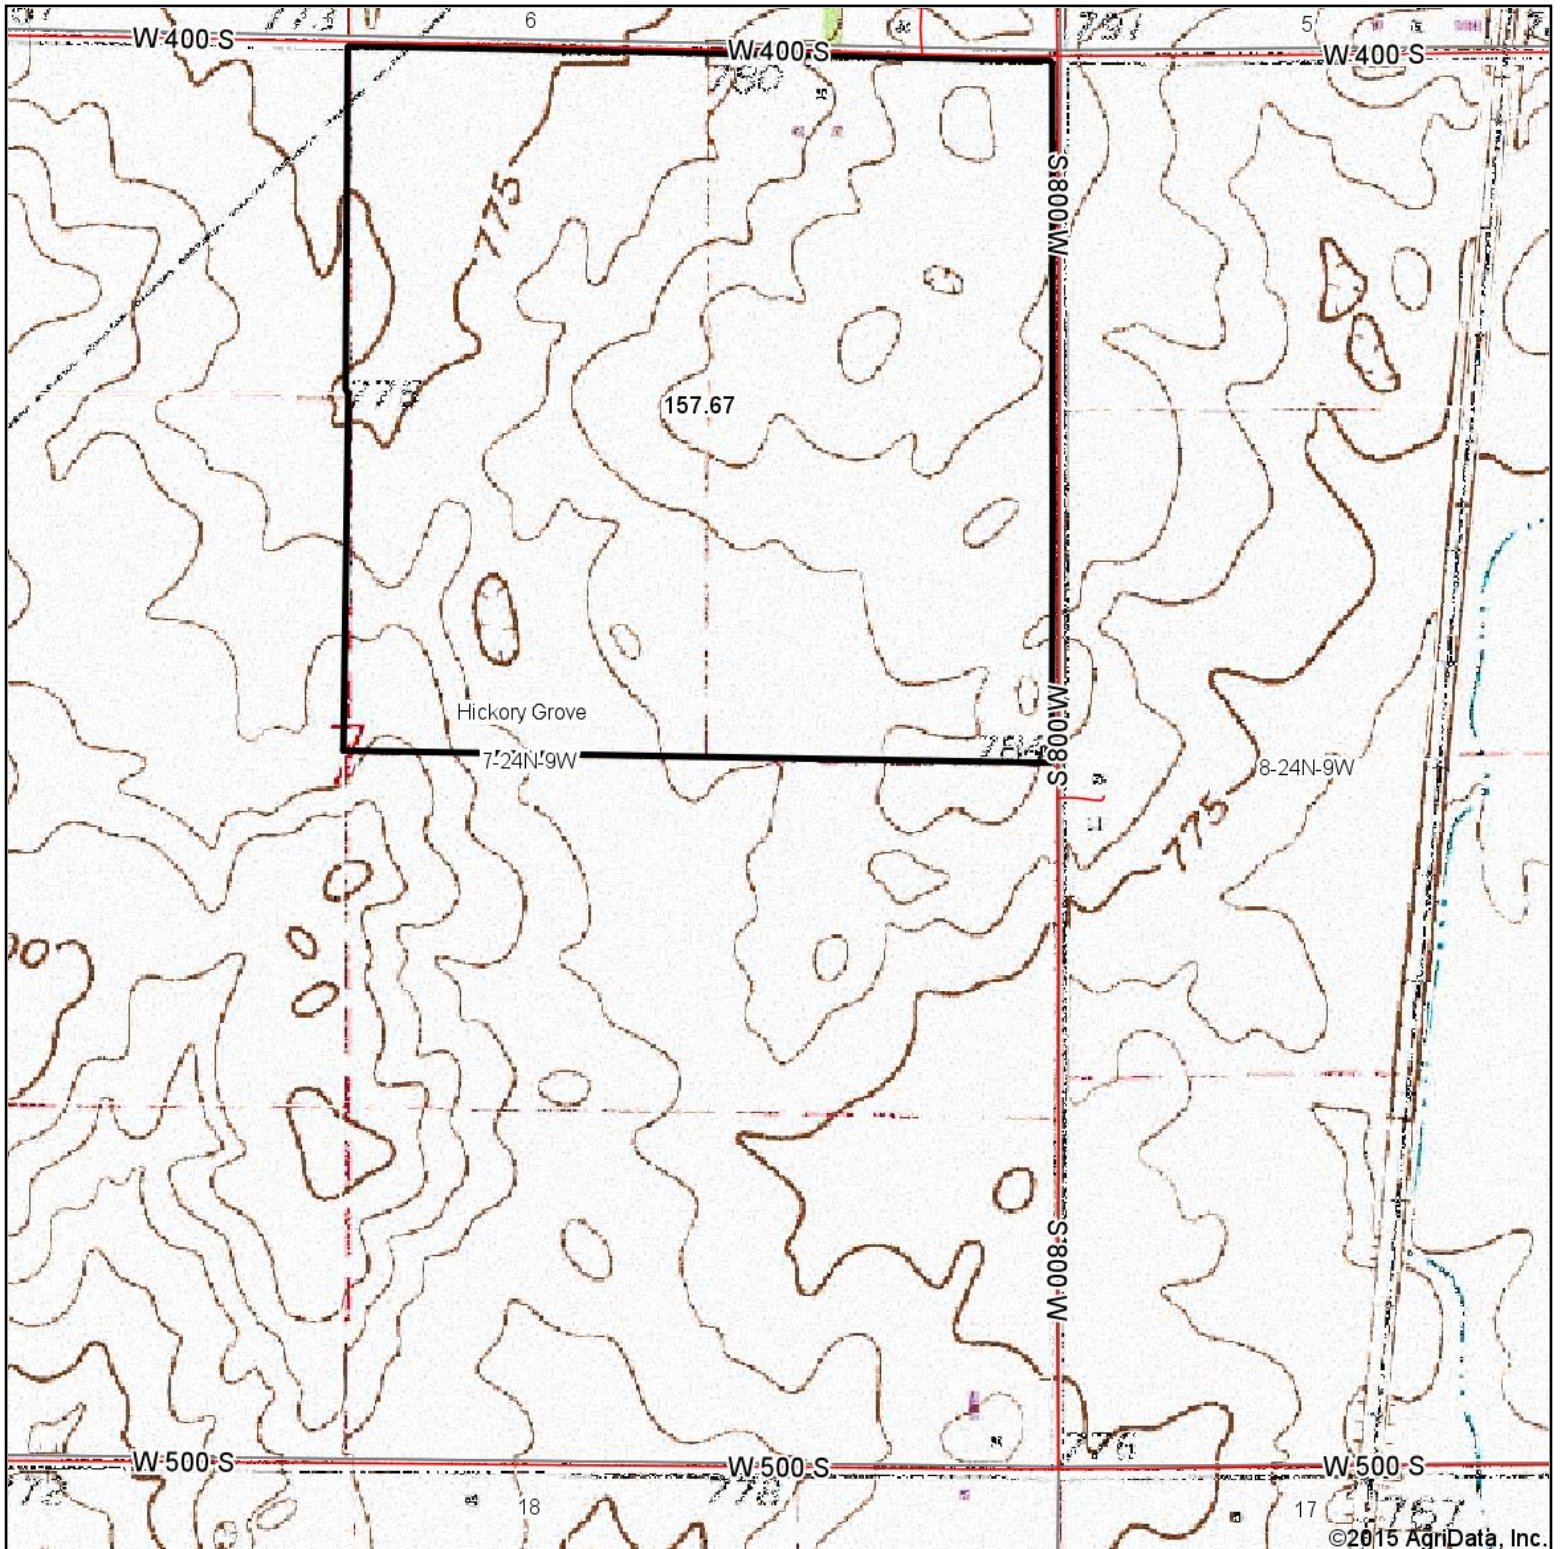

Topography Map

©2015 AgriData, Inc.

map center: 40° 34' 56.26, 87° 27' 52.06
scale: 13722

29-25N-9W
Benton County
Indiana

3/4/2015

Maps Provided By:

CUSTOMIZED ONLINE MAPPING
© AgriData, Inc. 2014 www.AgriDataInc.com

Topography Map

©2015 AgriData, Inc.

map center: 40° 32' 31.26, 87° 28' 31.21

scale: 9433

7-24N-9W
Benton County
Indiana

3/5/2015

Maps Provided By:

© AgriData, Inc. 2014 www.AgriDataInc.com