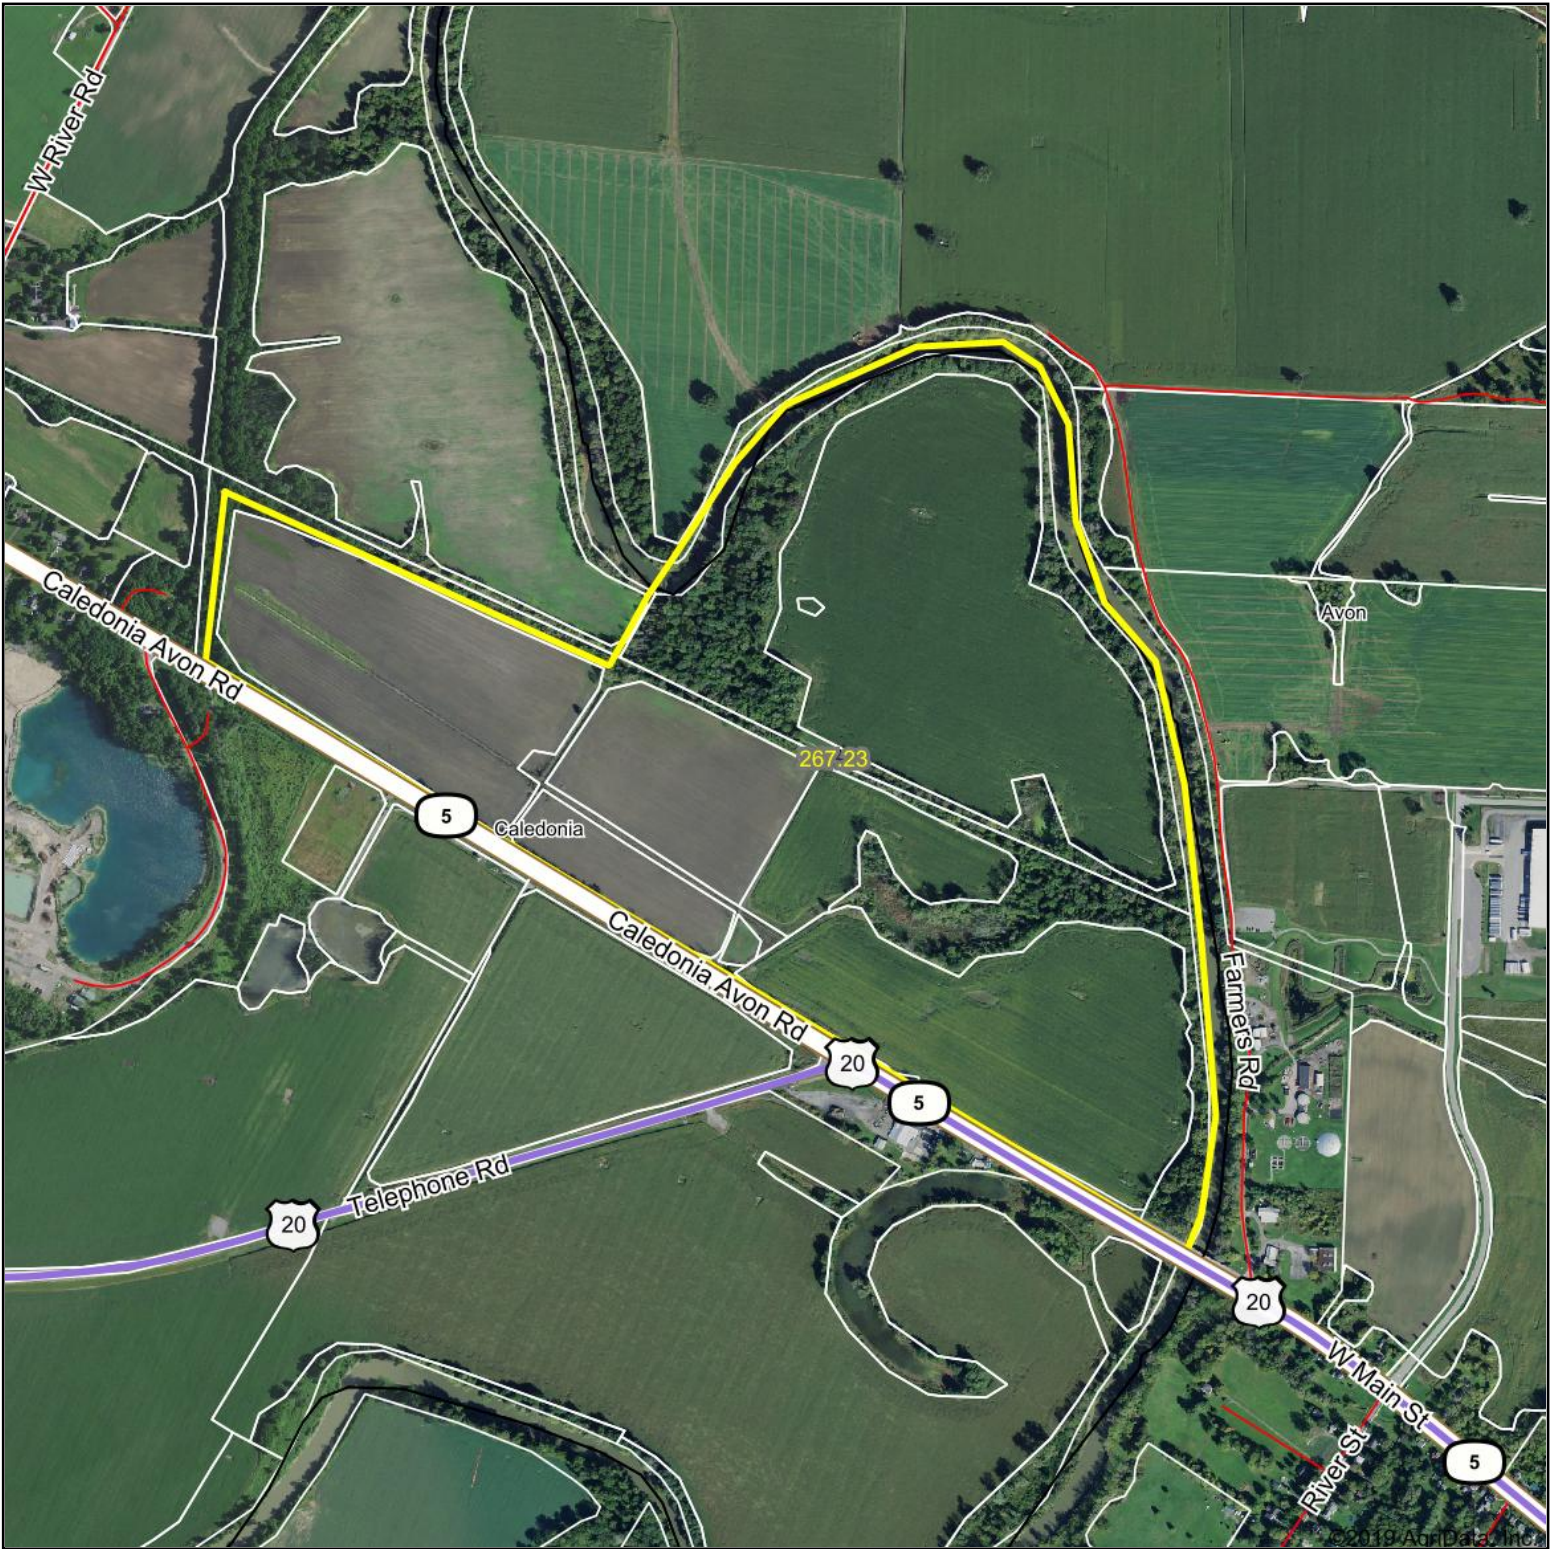

Aerial Map

Map Center: 42° 55' 28.54, -77° 45' 56.24

Maps Provided By:

© AgriData, Inc. 2019 www.AgriDataInc.com

Livingston County
New York

3/12/2020