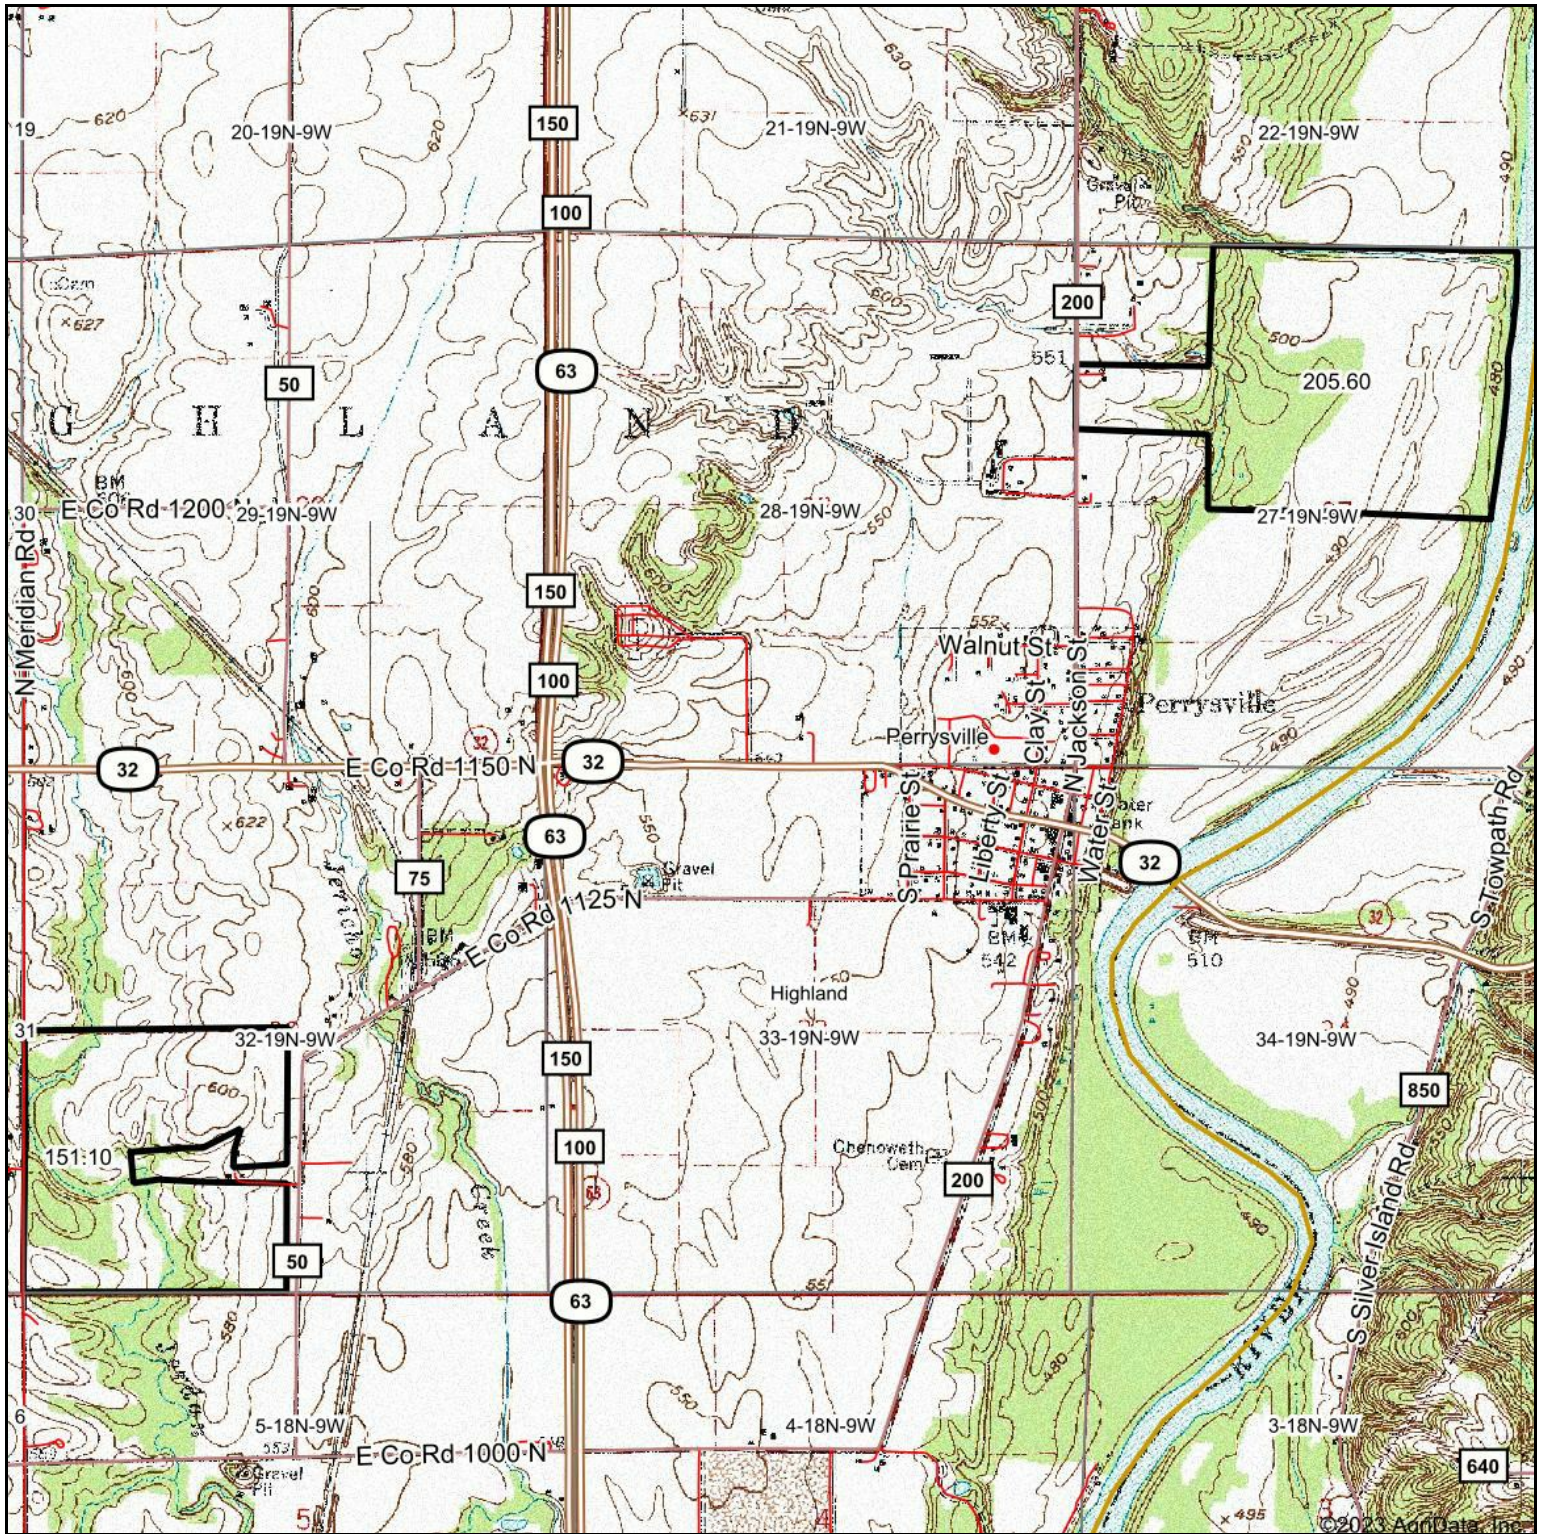

Topography Map

map center: 40° 3' 10.49, -87° 26' 37.91

Maps Provided By:

© AgriData, Inc. 2023 www.AgridataInc.com

33-19N-9W
Vermillion County
Indiana

3/24/2023