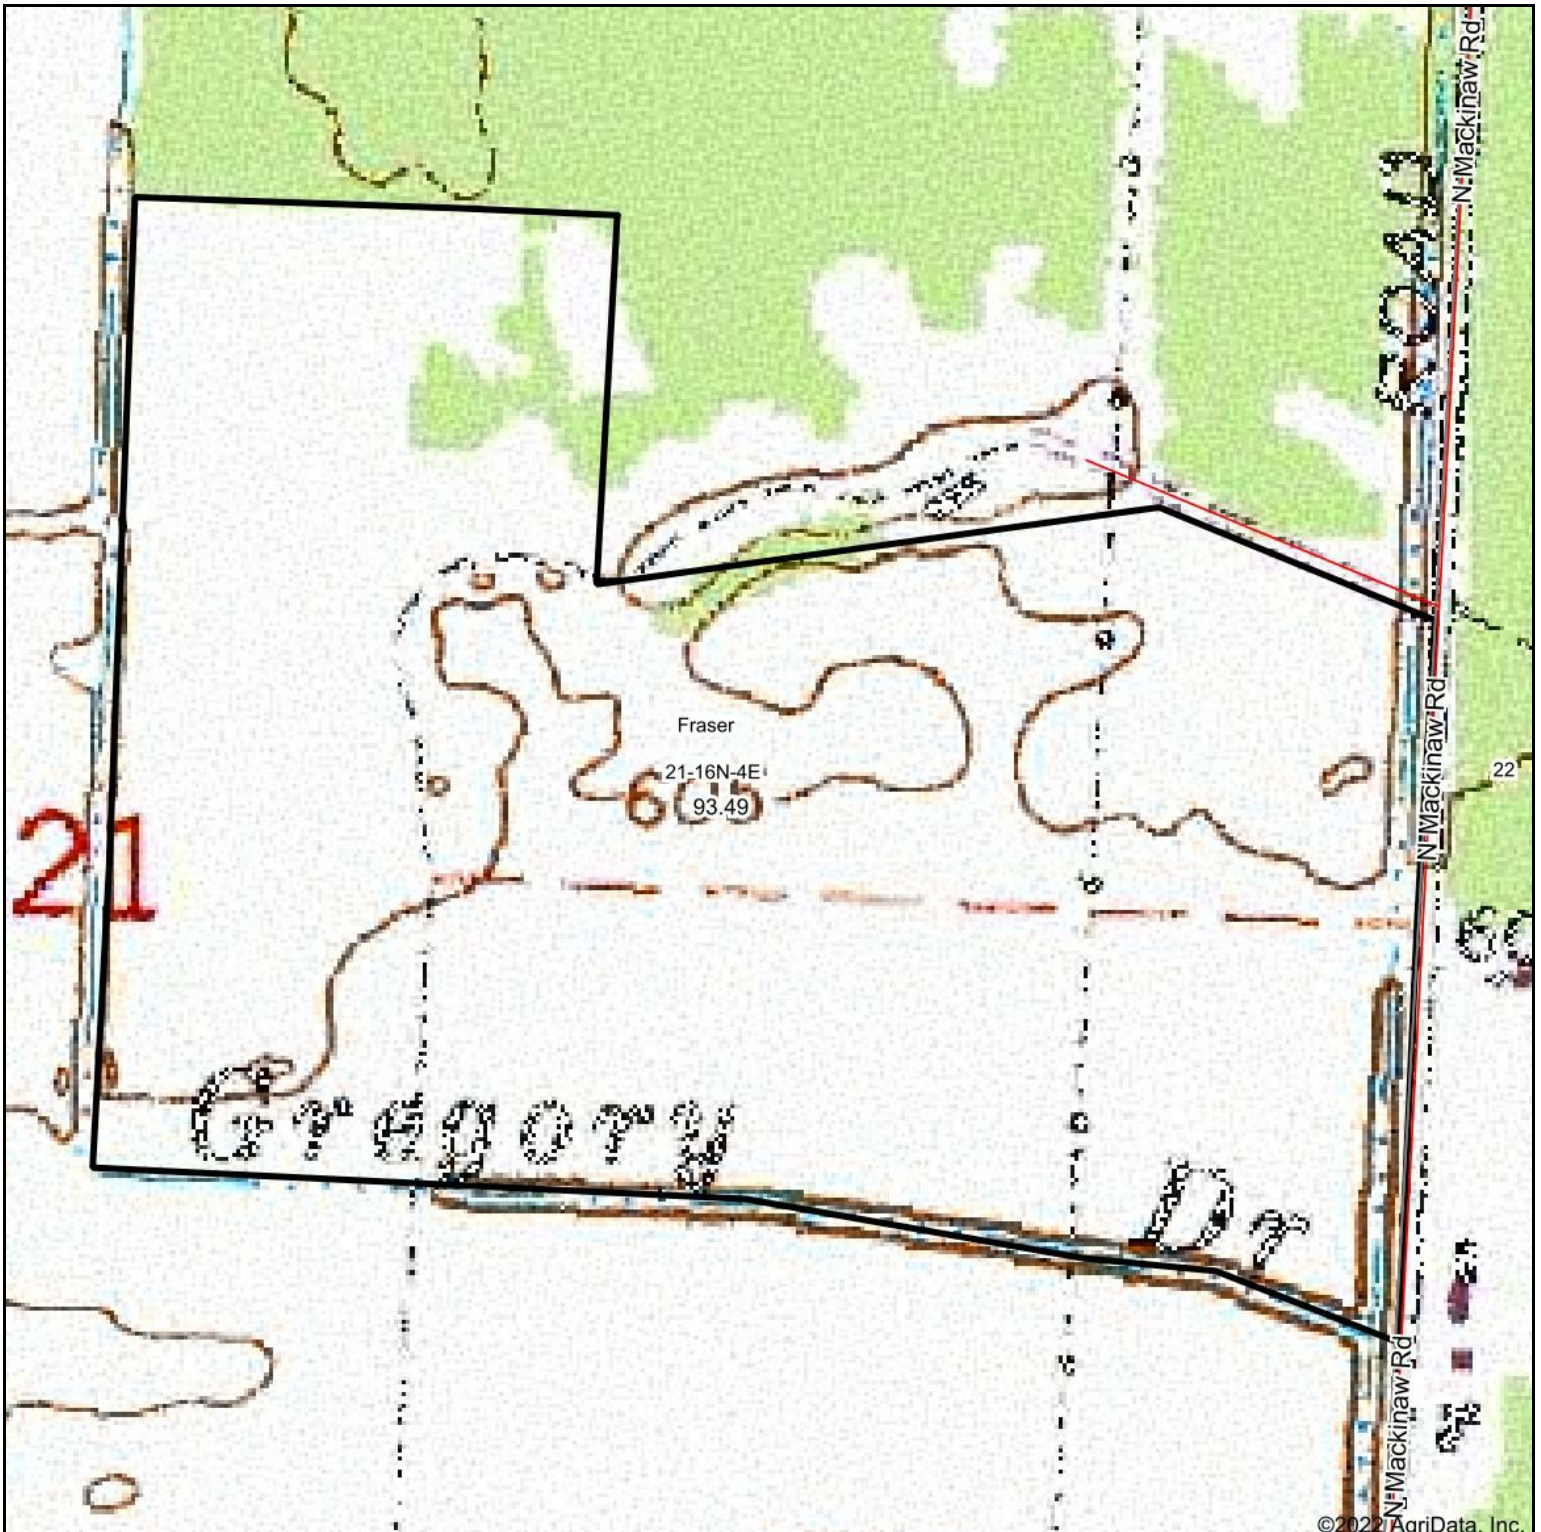

Topography Map

©2022 AgriData, Inc.

map center: 43° 46' 31.7, -83° 59' 32.92

Maps Provided By:

© AgriData, Inc. 2021 www.AgriDataInc.com

21-16N-4E
Bay County
Michigan

11/2/2022