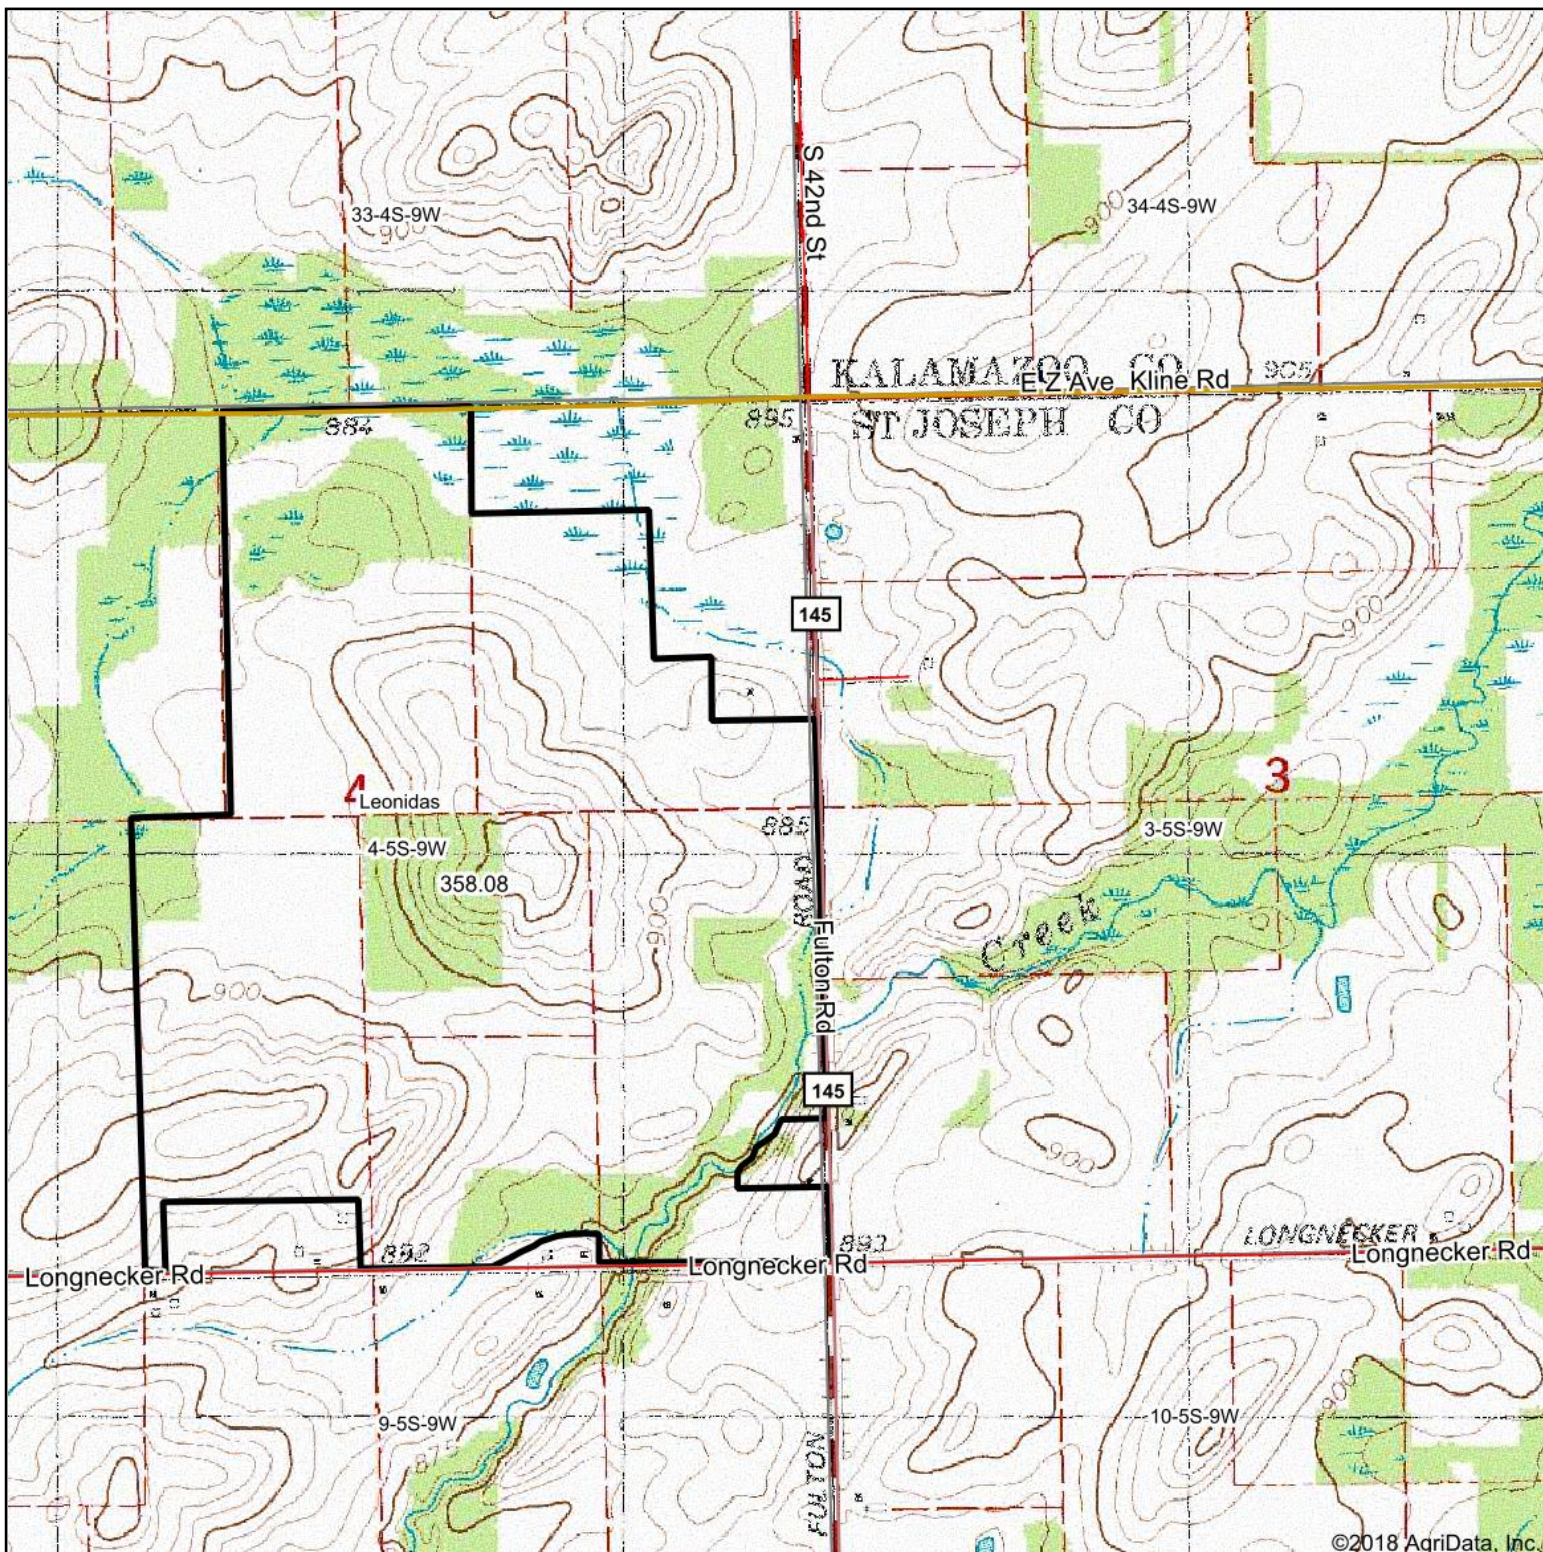

Topography Map

©2018 AgriData, Inc.

map center: 42° 3' 55.24, -85° 21' 10.46

Maps Provided By:

4-5S-9W
St Joseph County
Michigan

3/8/2018