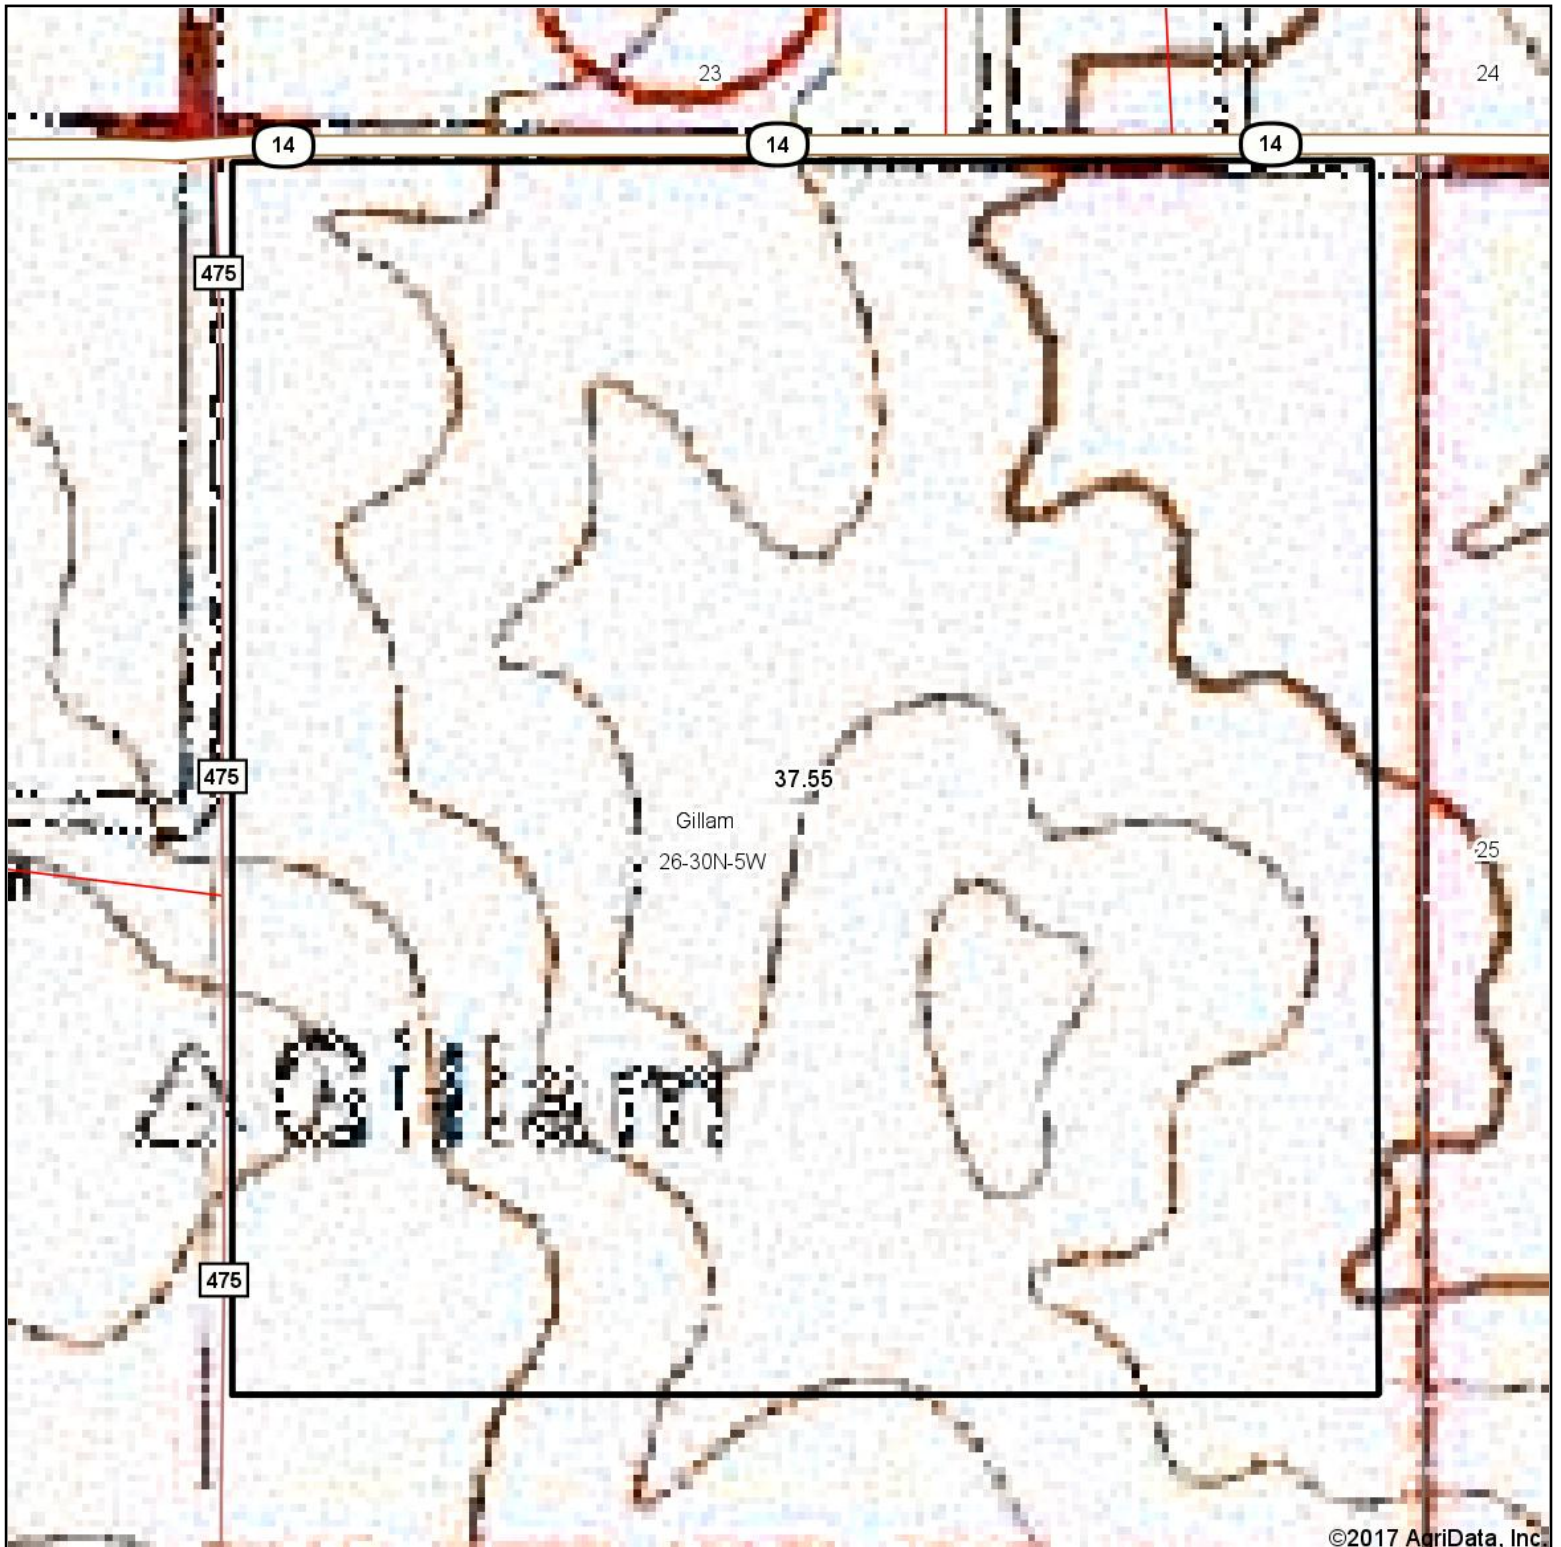

Topography Map

©2017 AgriData, Inc.

map center: 41° 1' 32.16, -86° 57' 9.65

Maps Provided By:

© AgriData, Inc. 2017

www.AgriDataInc.com

26-30N-5W
Jasper County
Indiana

2/12/2017

Topography Map

©2017 AgriData, Inc.

map center: 41° 8' 15.87, -86° 53' 0.43

Maps Provided By:

© AgriData, Inc. 2017

www.AgriDataInc.com

16-31N-4W
Pulaski County
Indiana

7/23/2017