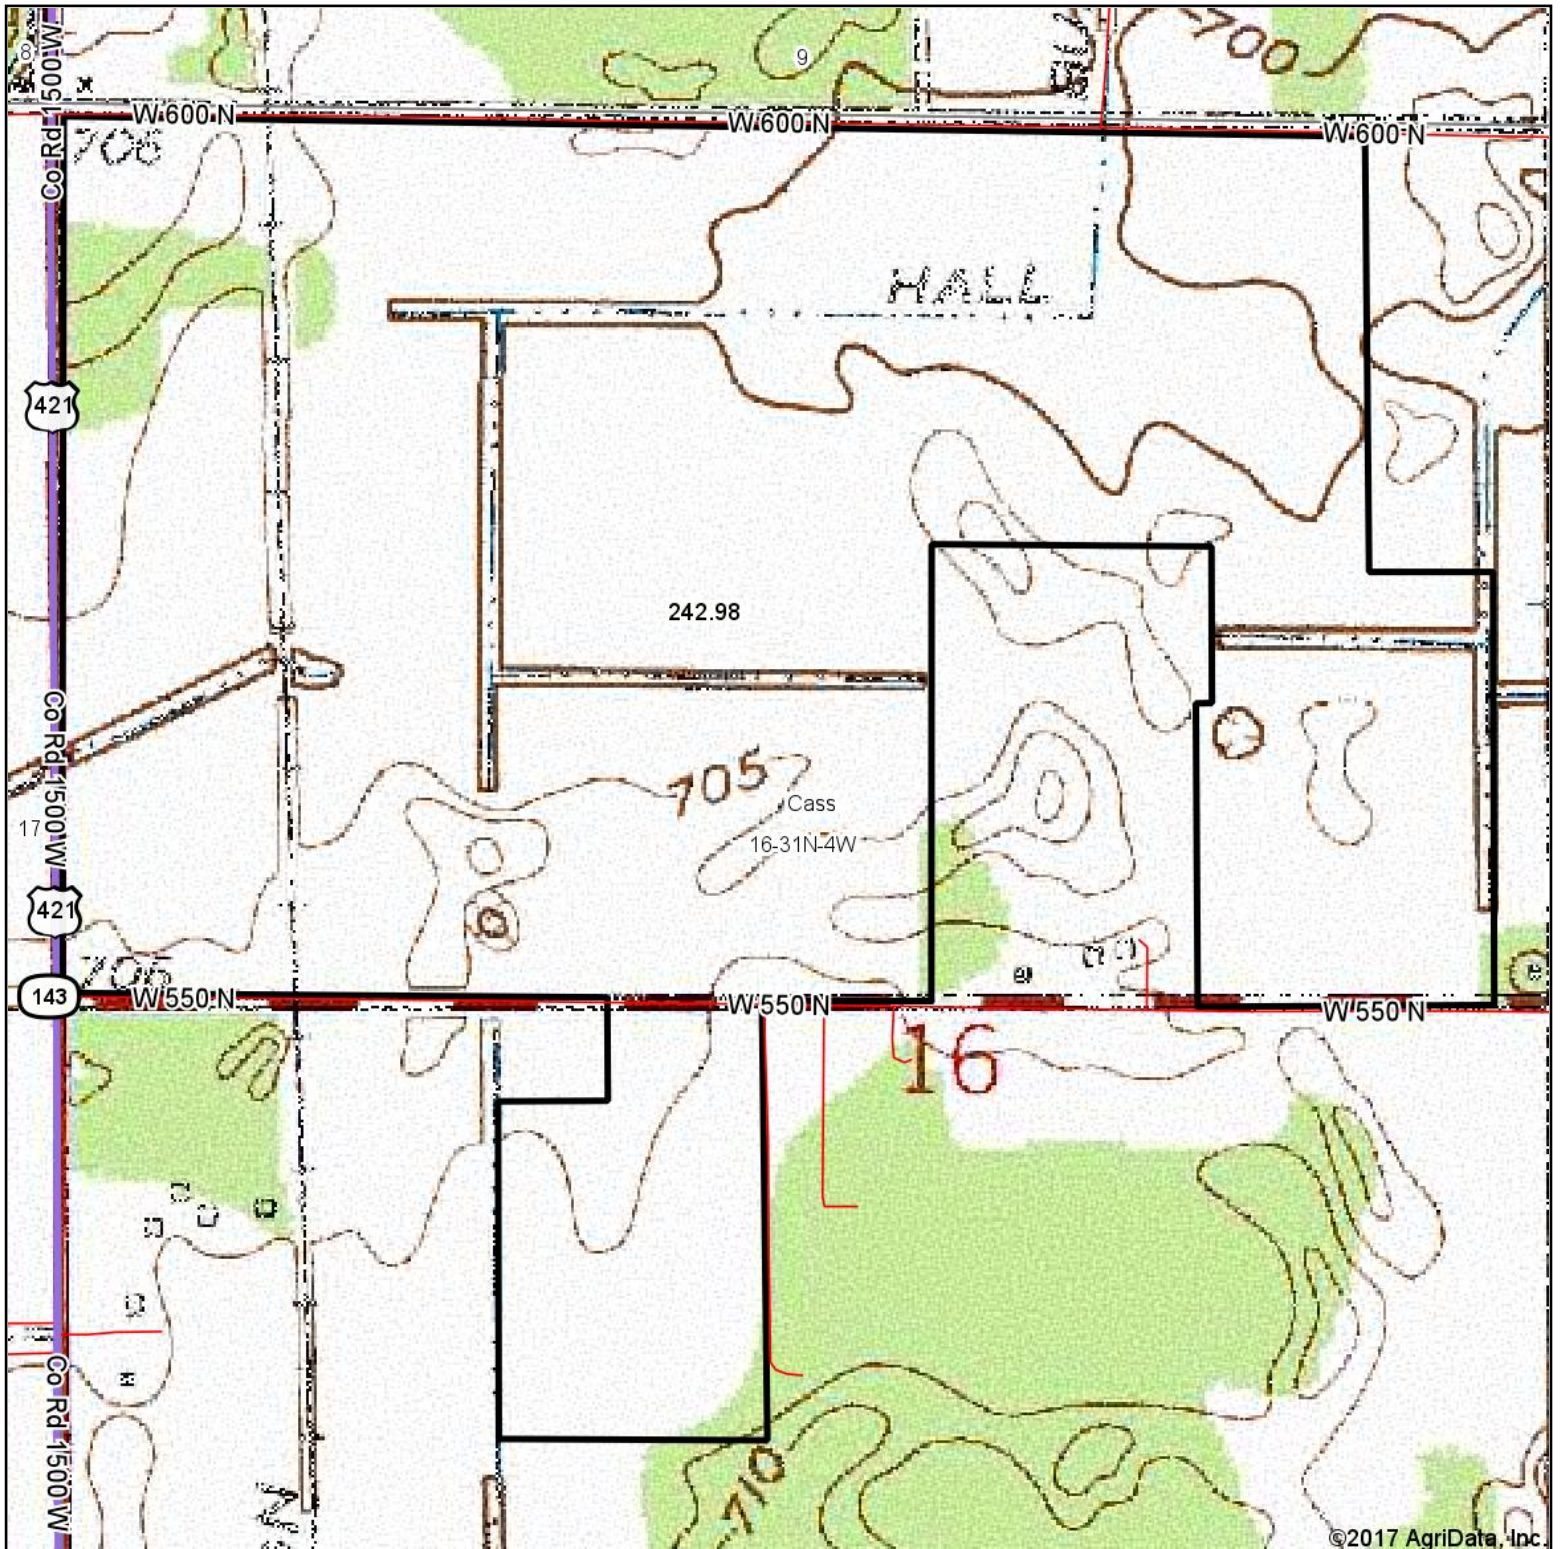

Topography Map

©2017 AgriData, Inc.

map center: 41° 1' 32.16, -86° 57' 9.65

Maps Provided By:

© AgriData, Inc. 2017

www.AgriDataInc.com

26-30N-5W
Jasper County
Indiana

2/12/2017

Topography Map

©2017 AgriData, Inc.

map center: 41° 8' 15.87, -86° 53' 0.43

Maps Provided By:

© AgriData, Inc. 2017

www.AgriDataInc.com

16-31N-4W
Pulaski County
Indiana

7/23/2017