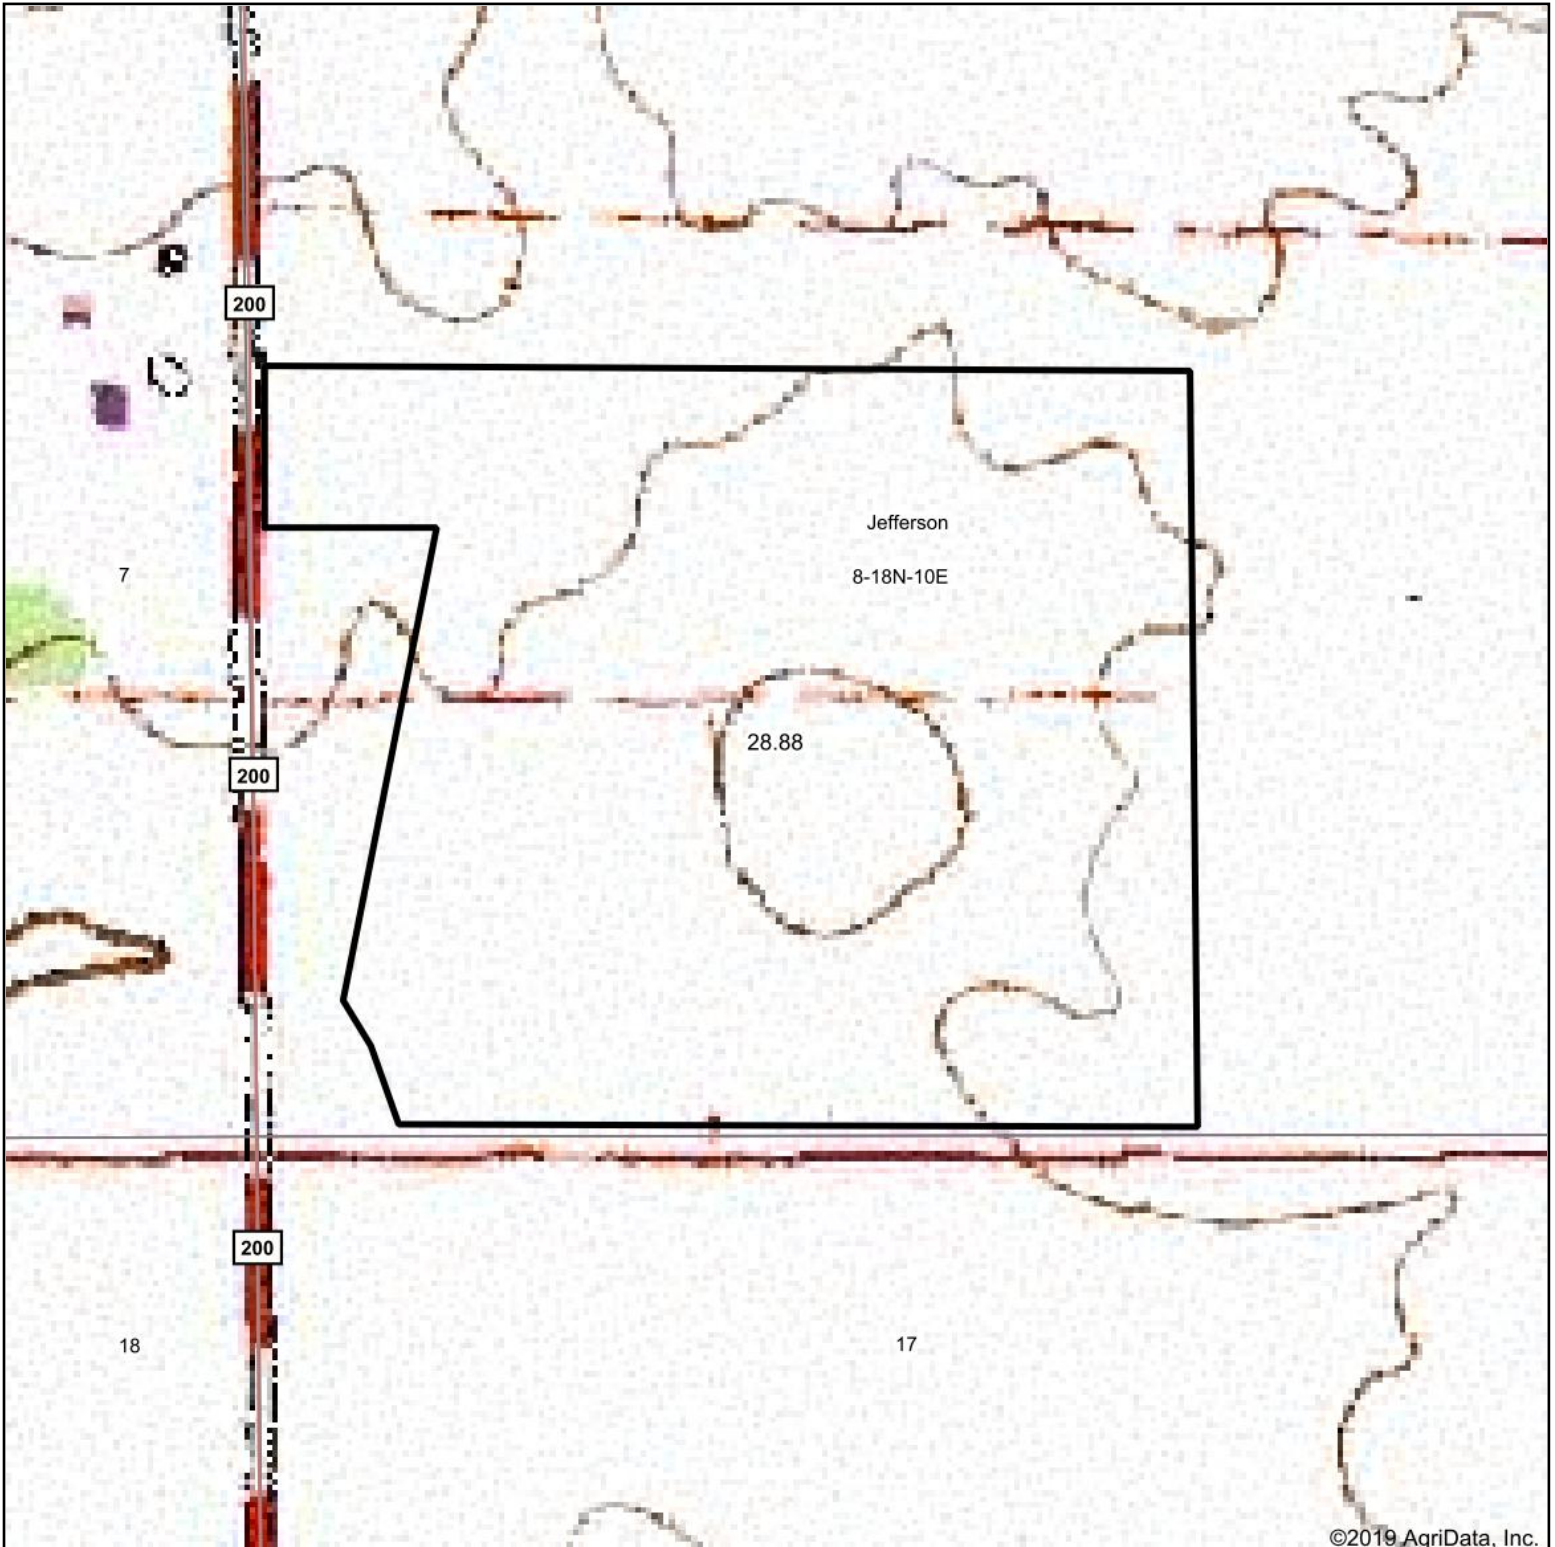

Topography Map

©2019 AgriData, Inc.

map center: 40° 5' 15.97, -85° 28' 14.92

23-19N-9E
Delaware County
Indiana

© AgriData, Inc. 2019 www.AgrIDataInc.com

8/19/2019

Topography Map

©2019 AgriData, Inc.

map center: 40° 1' 14.5, -85° 25' 13.17

8-18N-10E
Henry County
Indiana

8/26/2019