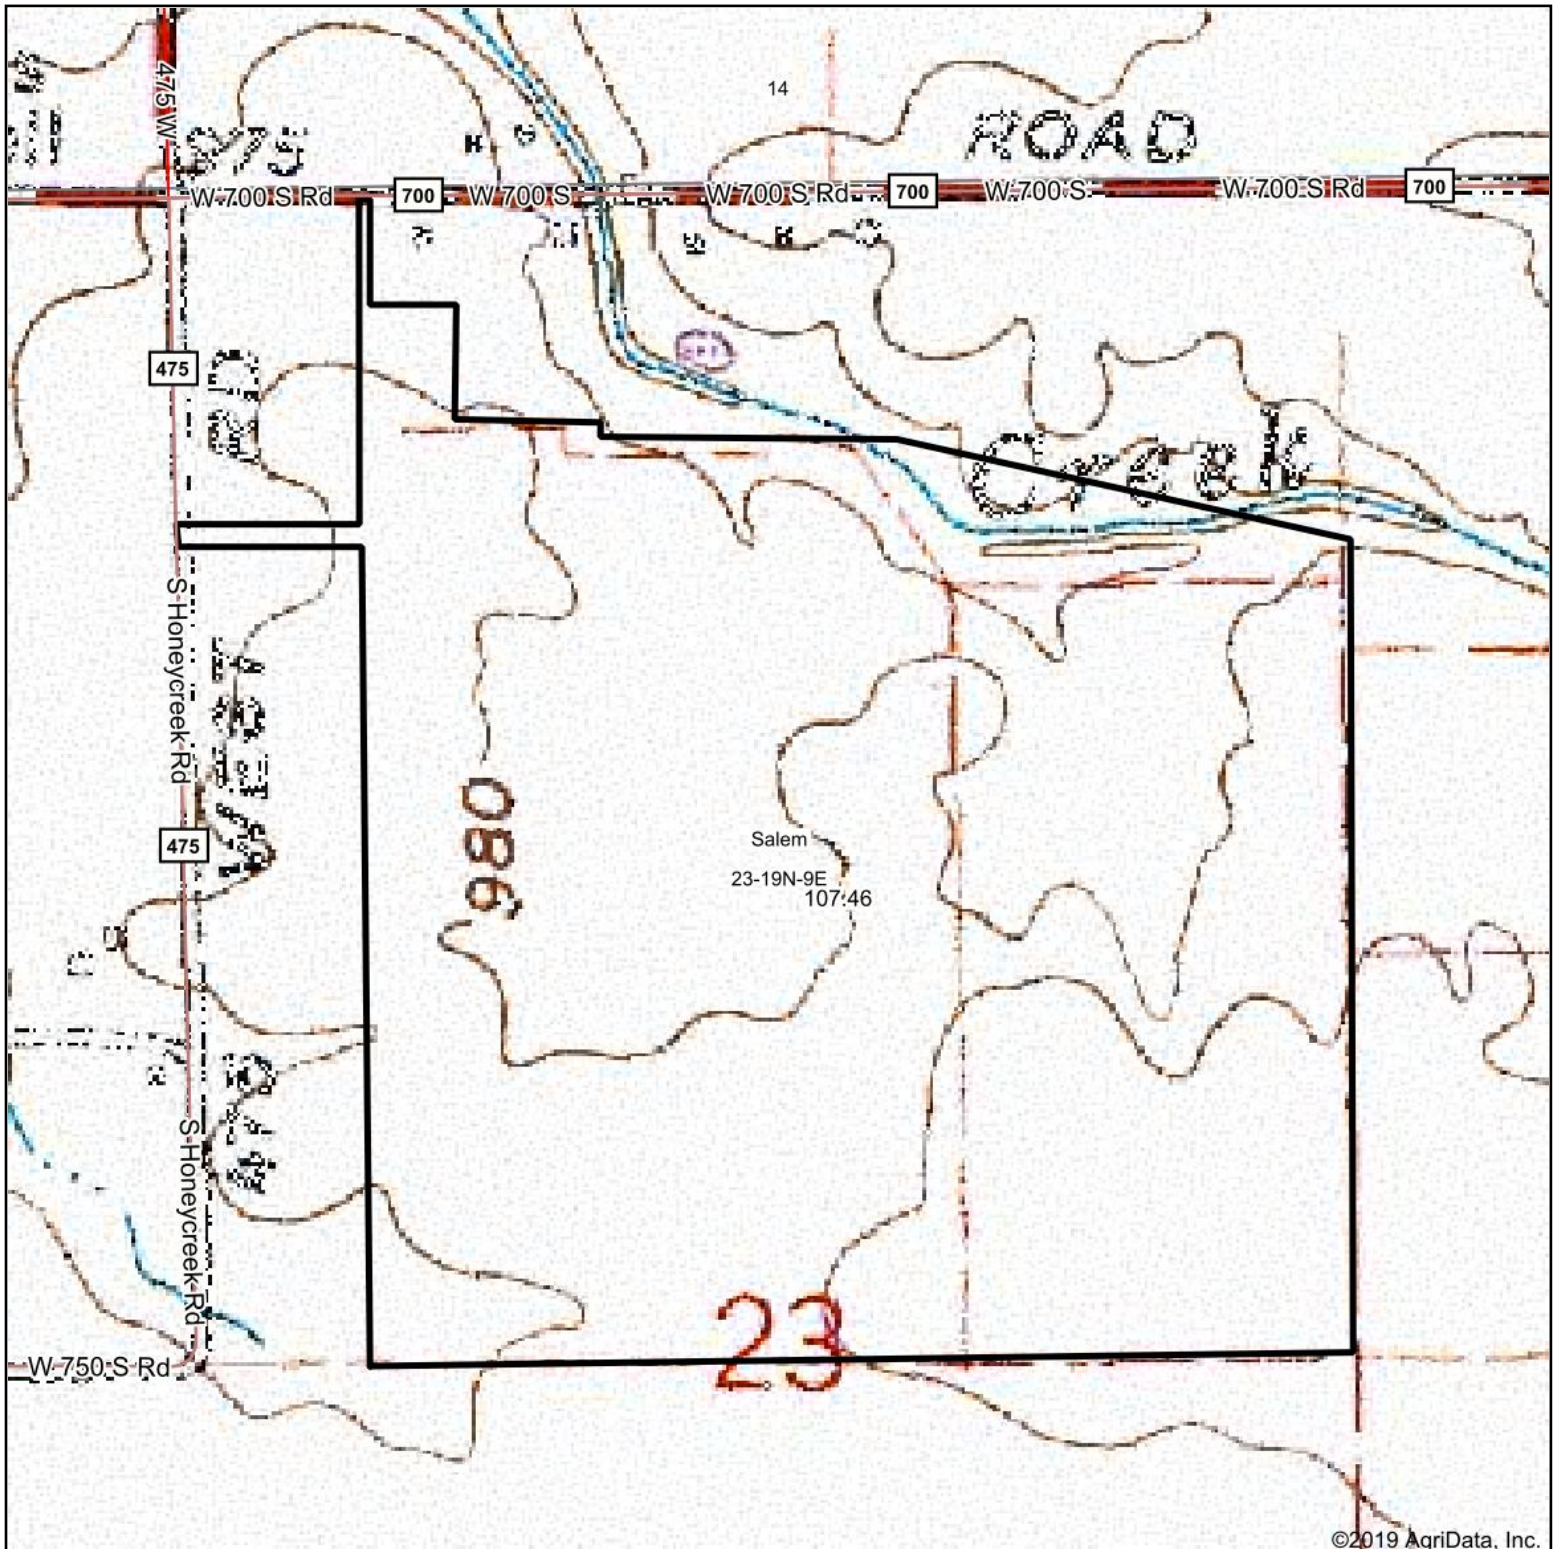

Topography Map

©2019 AgriData, Inc.

map center: 40° 5' 15.97, -85° 28' 14.92

23-19N-9E
Delaware County
Indiana

© AgriData, Inc. 2019 www.AgrIDataInc.com

8/19/2019

Topography Map

©2019 AgriData, Inc.

map center: 40° 1' 14.5, -85° 25' 13.17

8-18N-10E
Henry County
Indiana

8/26/2019