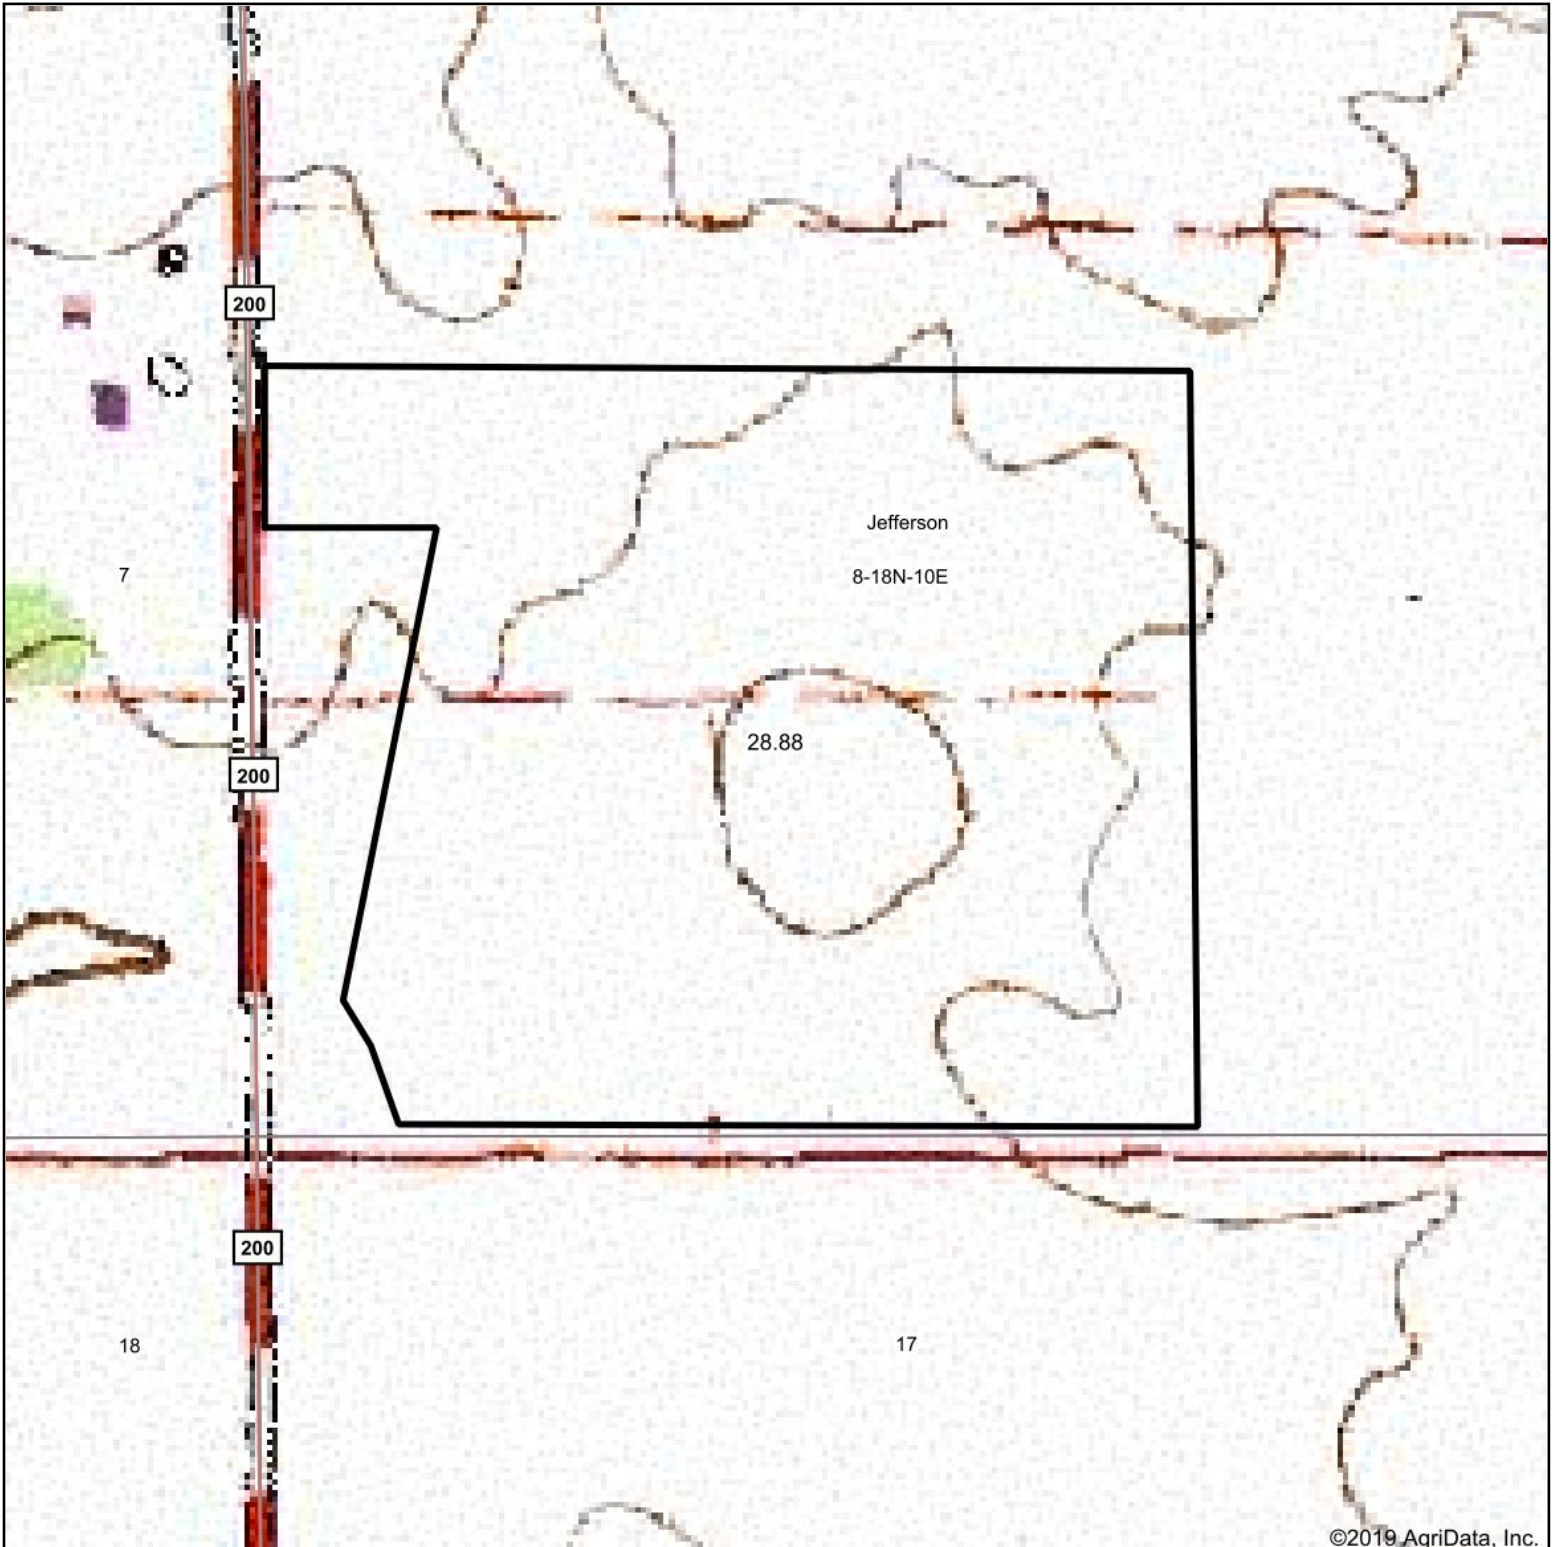

Topography Map

©2019 AgriData, Inc.

map center: 40° 1' 14.5, -85° 25' 13.17

8-18N-10E
Henry County
Indiana

8/26/2019

Maps Provided By:

© AgriData, Inc. 2019

www.AgriDataInc.com