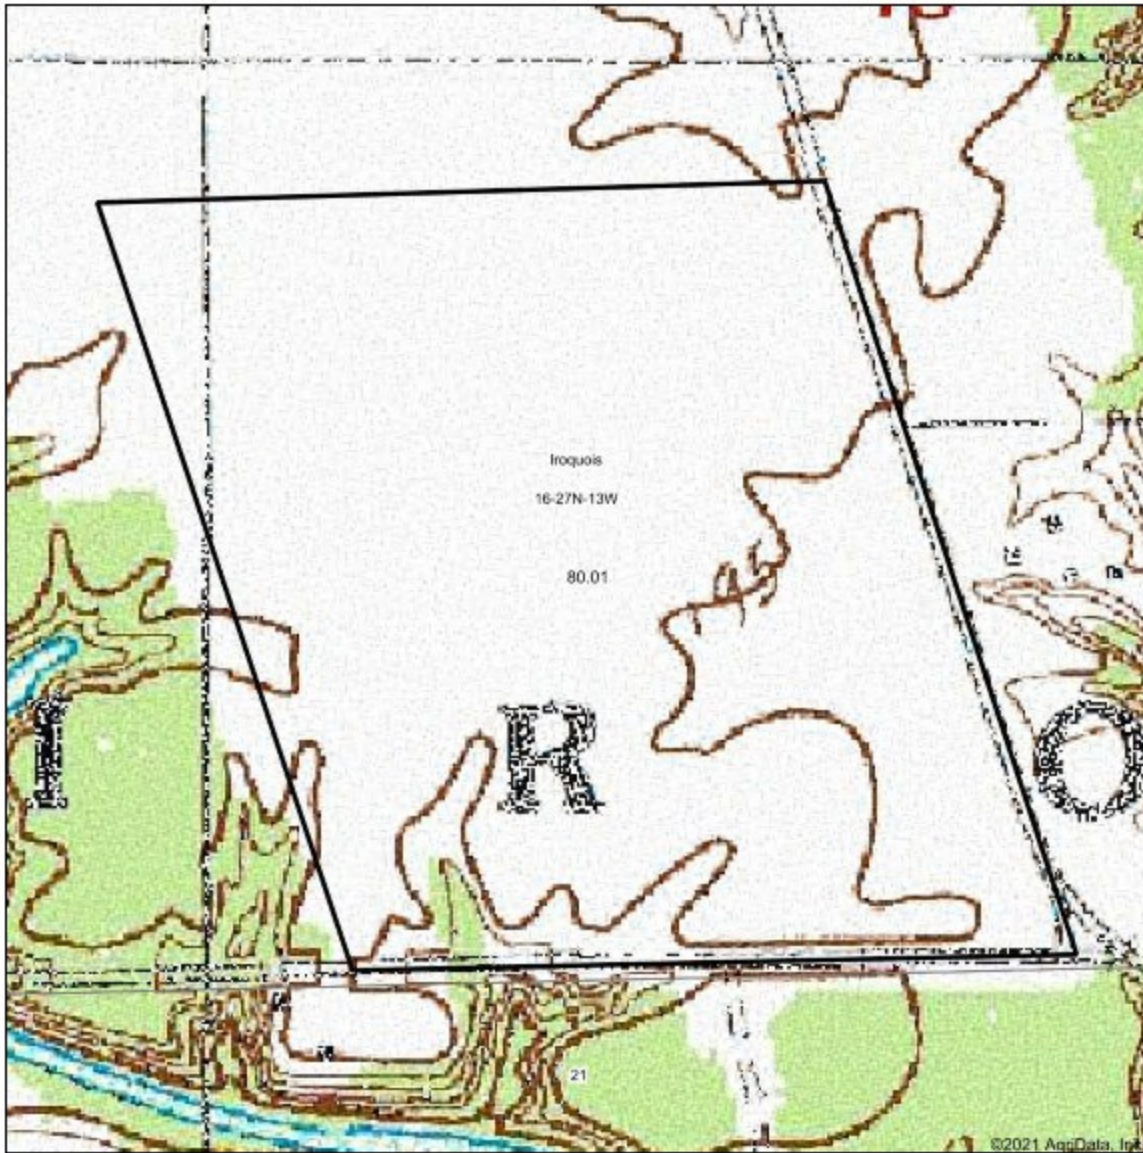

Topography Map

map center: 40° 49' 2.64, -87° 50' 18.84

0ft 407ft 815ft

16-27N-13W
Iroquois County
Illinois

5/20/2021

Map Provided by
surety
CUSTOMIZED ONLINE MAPPING
© Ag Data, Inc. 2021 www.AgDataInc.com