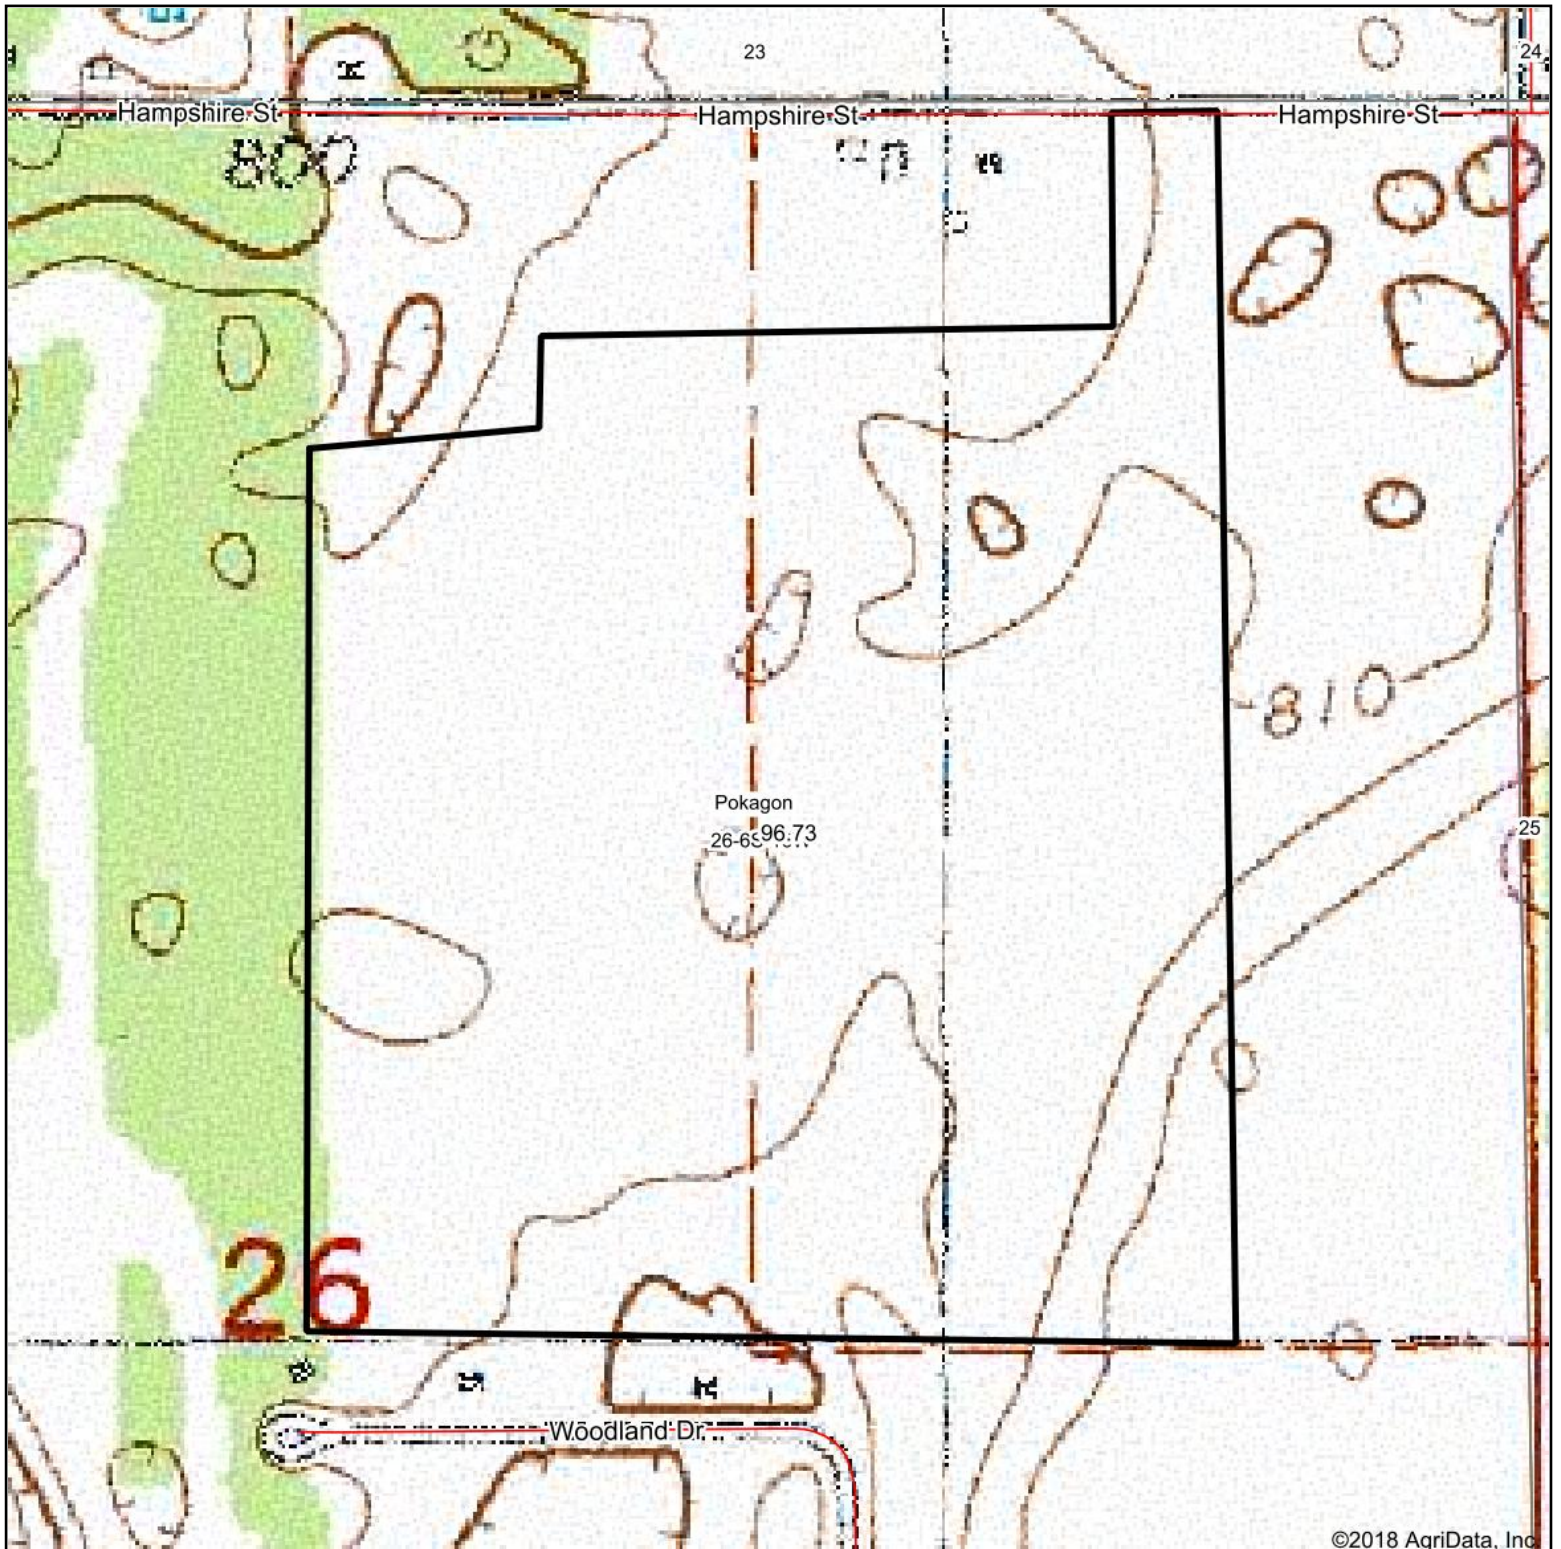

Topography Map

©2018 AgriData, Inc.

map center: 41° 55' 22.6, -86° 7' 58.89

Maps Provided By:

© AgriData, Inc. 2018

www.AgriDataInc.com

26-6S-16W
Cass County
Michigan

2/26/2018