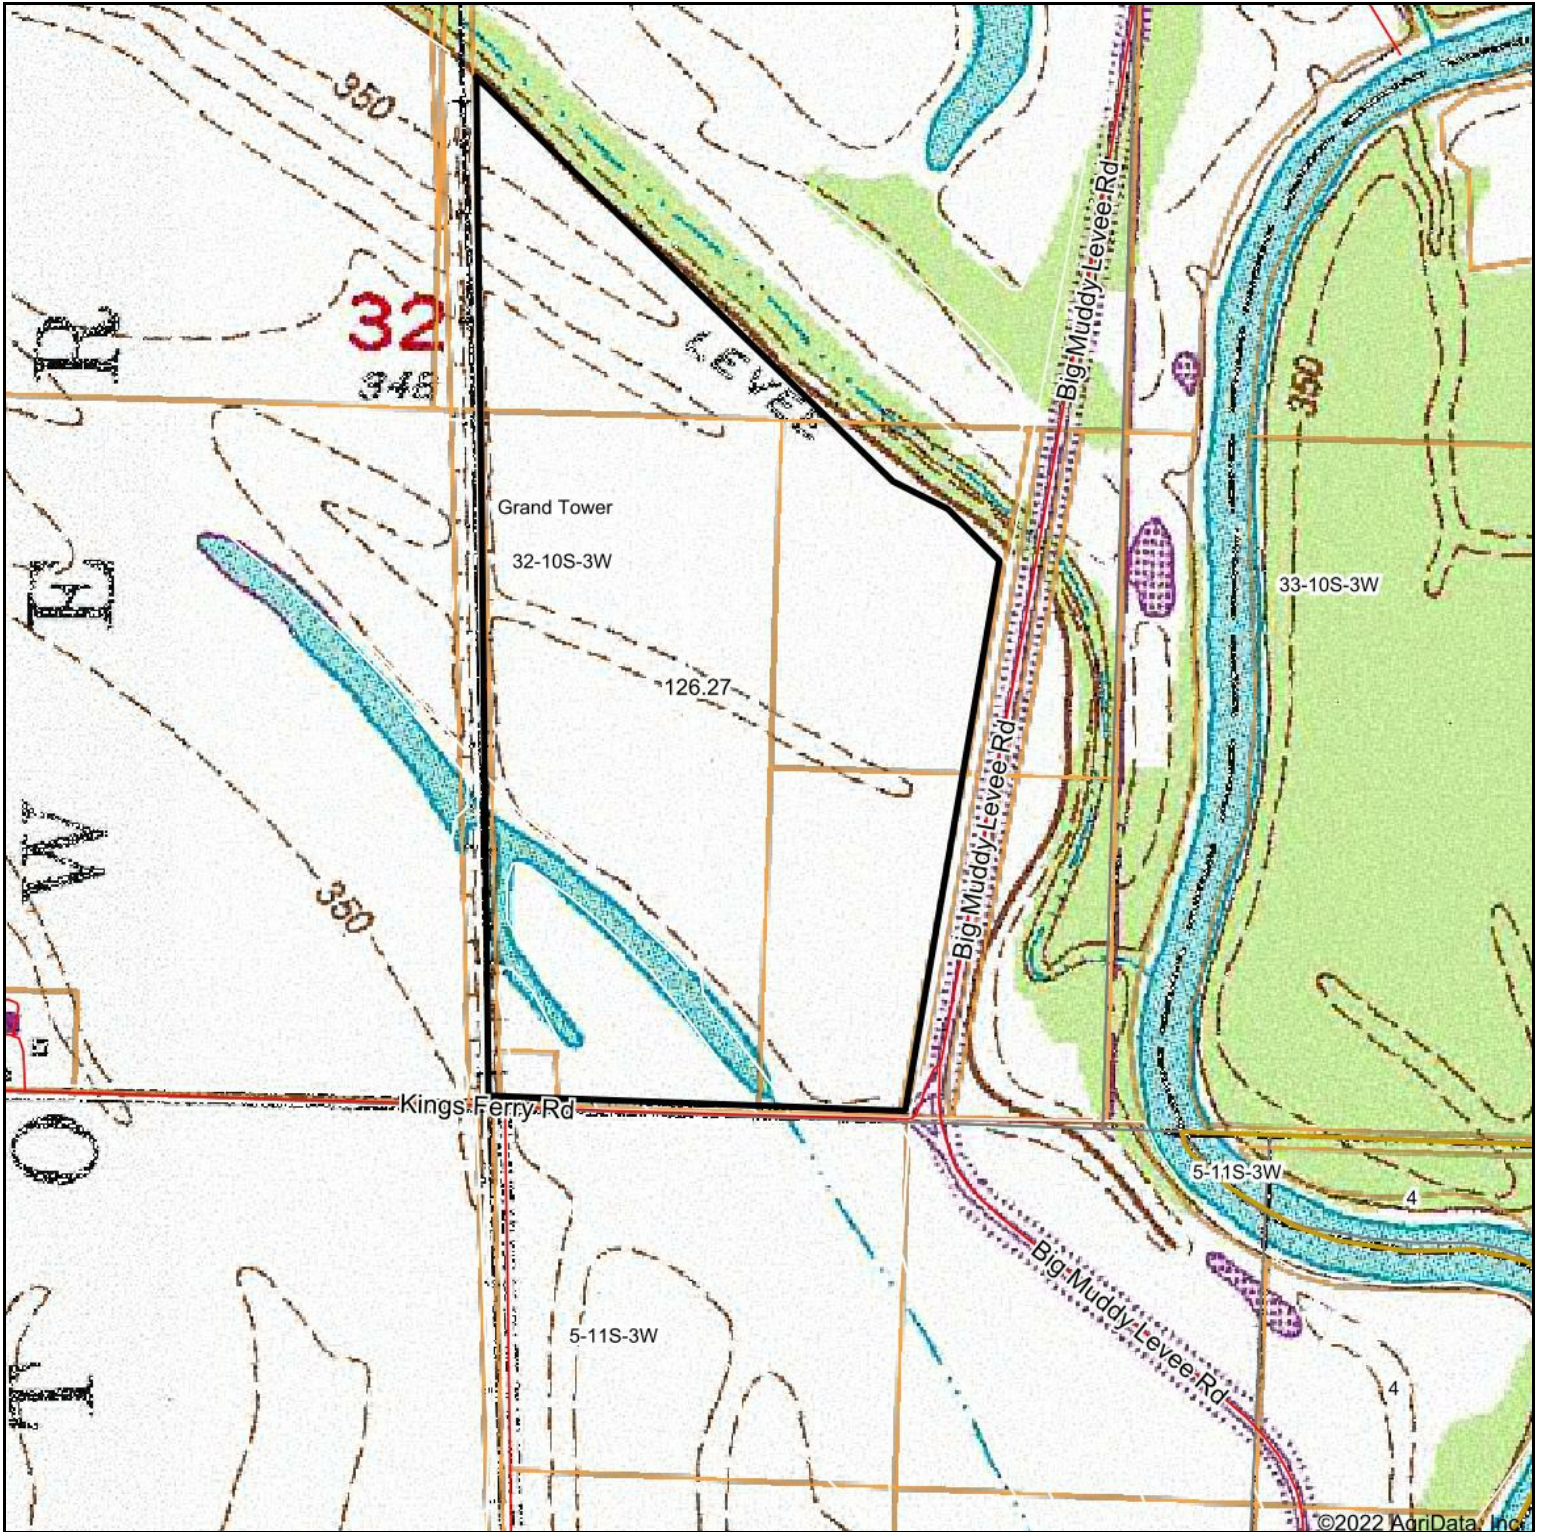

Topography Map

map center: 37° 36' 13.71, -89° 27' 31.67

32-10S-3W
Jackson County
Illinois

11/1/2022

Ceres Partners

Maps Provided By:

© AgriData, Inc. 2021 www.AgriDataInc.com