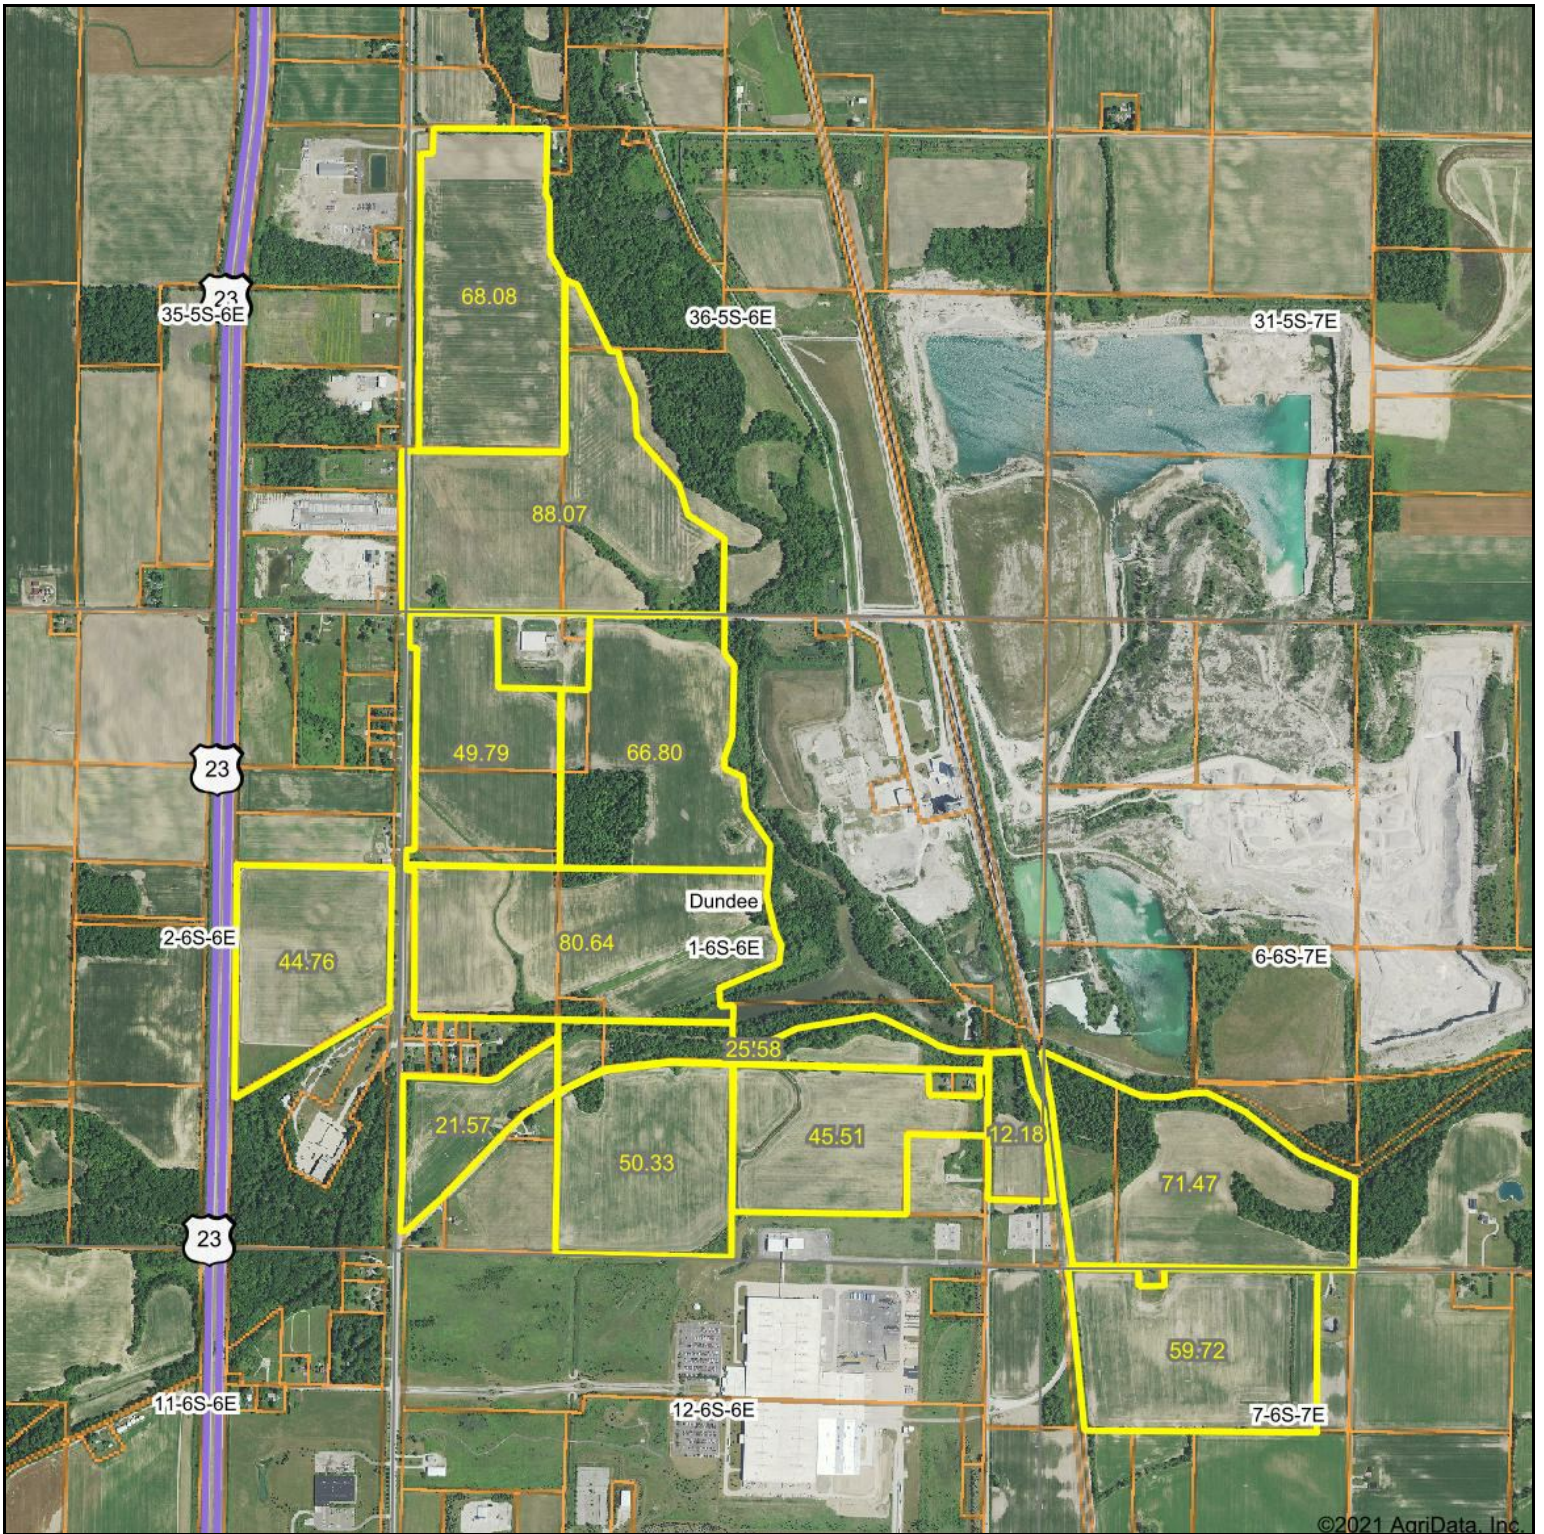

Aerial Map

©2021 AgriData, Inc

Map Center: 41° 59' 37.71, -83° 39' 44.06

Maps Provided By:

© AgriData, Inc. 2021 www.AgriDataInc.com

1-6S-6E
Monroe County
Michigan

1/17/2021