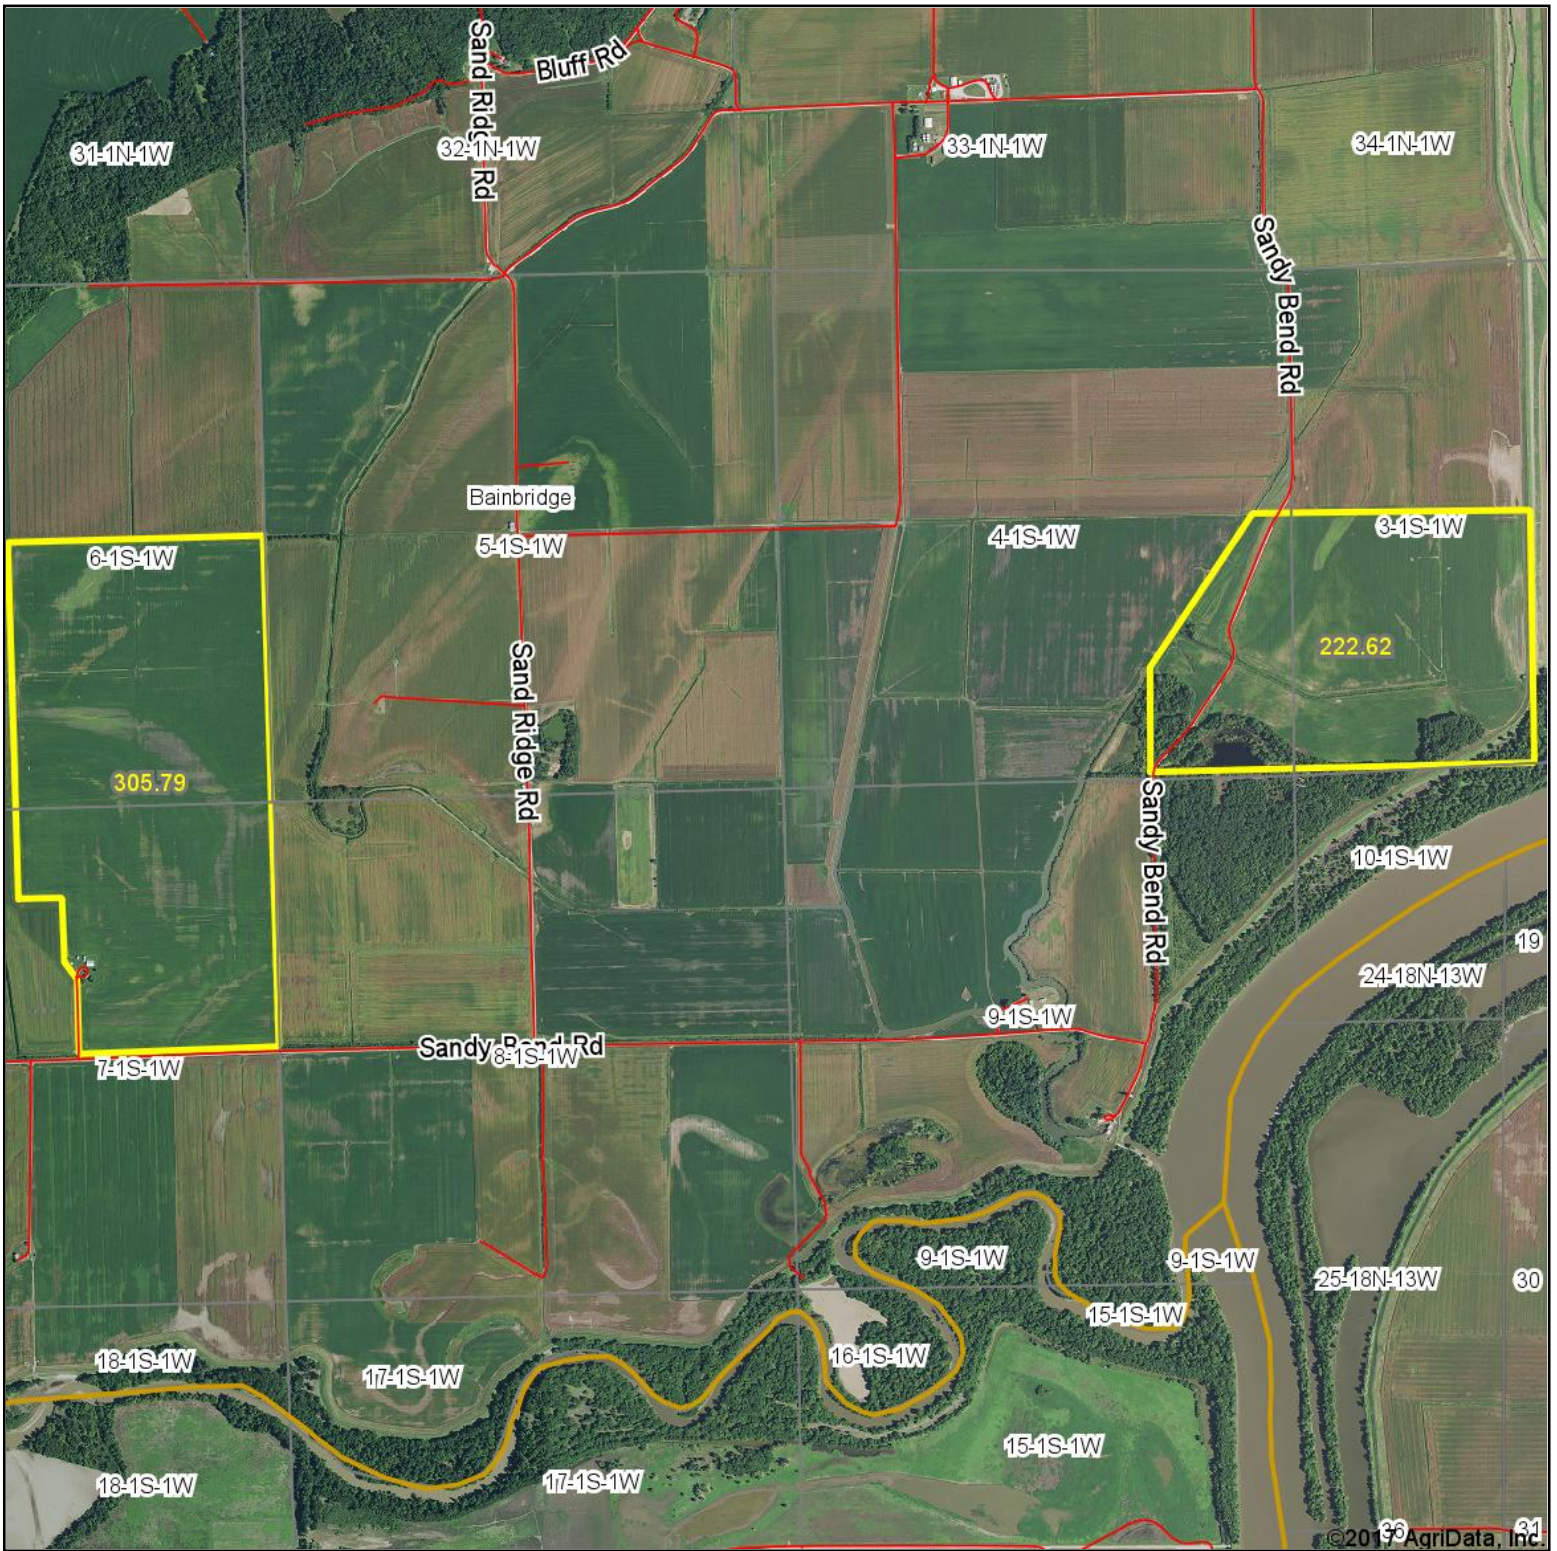

Aerial Map

map center: 40° 0' 1.32, -90° 31' 47.73

Maps Provided By:

© AgriData, Inc. 2017

www.AgriDataInc.com

5-1S-1W
Schuyler County
Illinois

2/13/2017