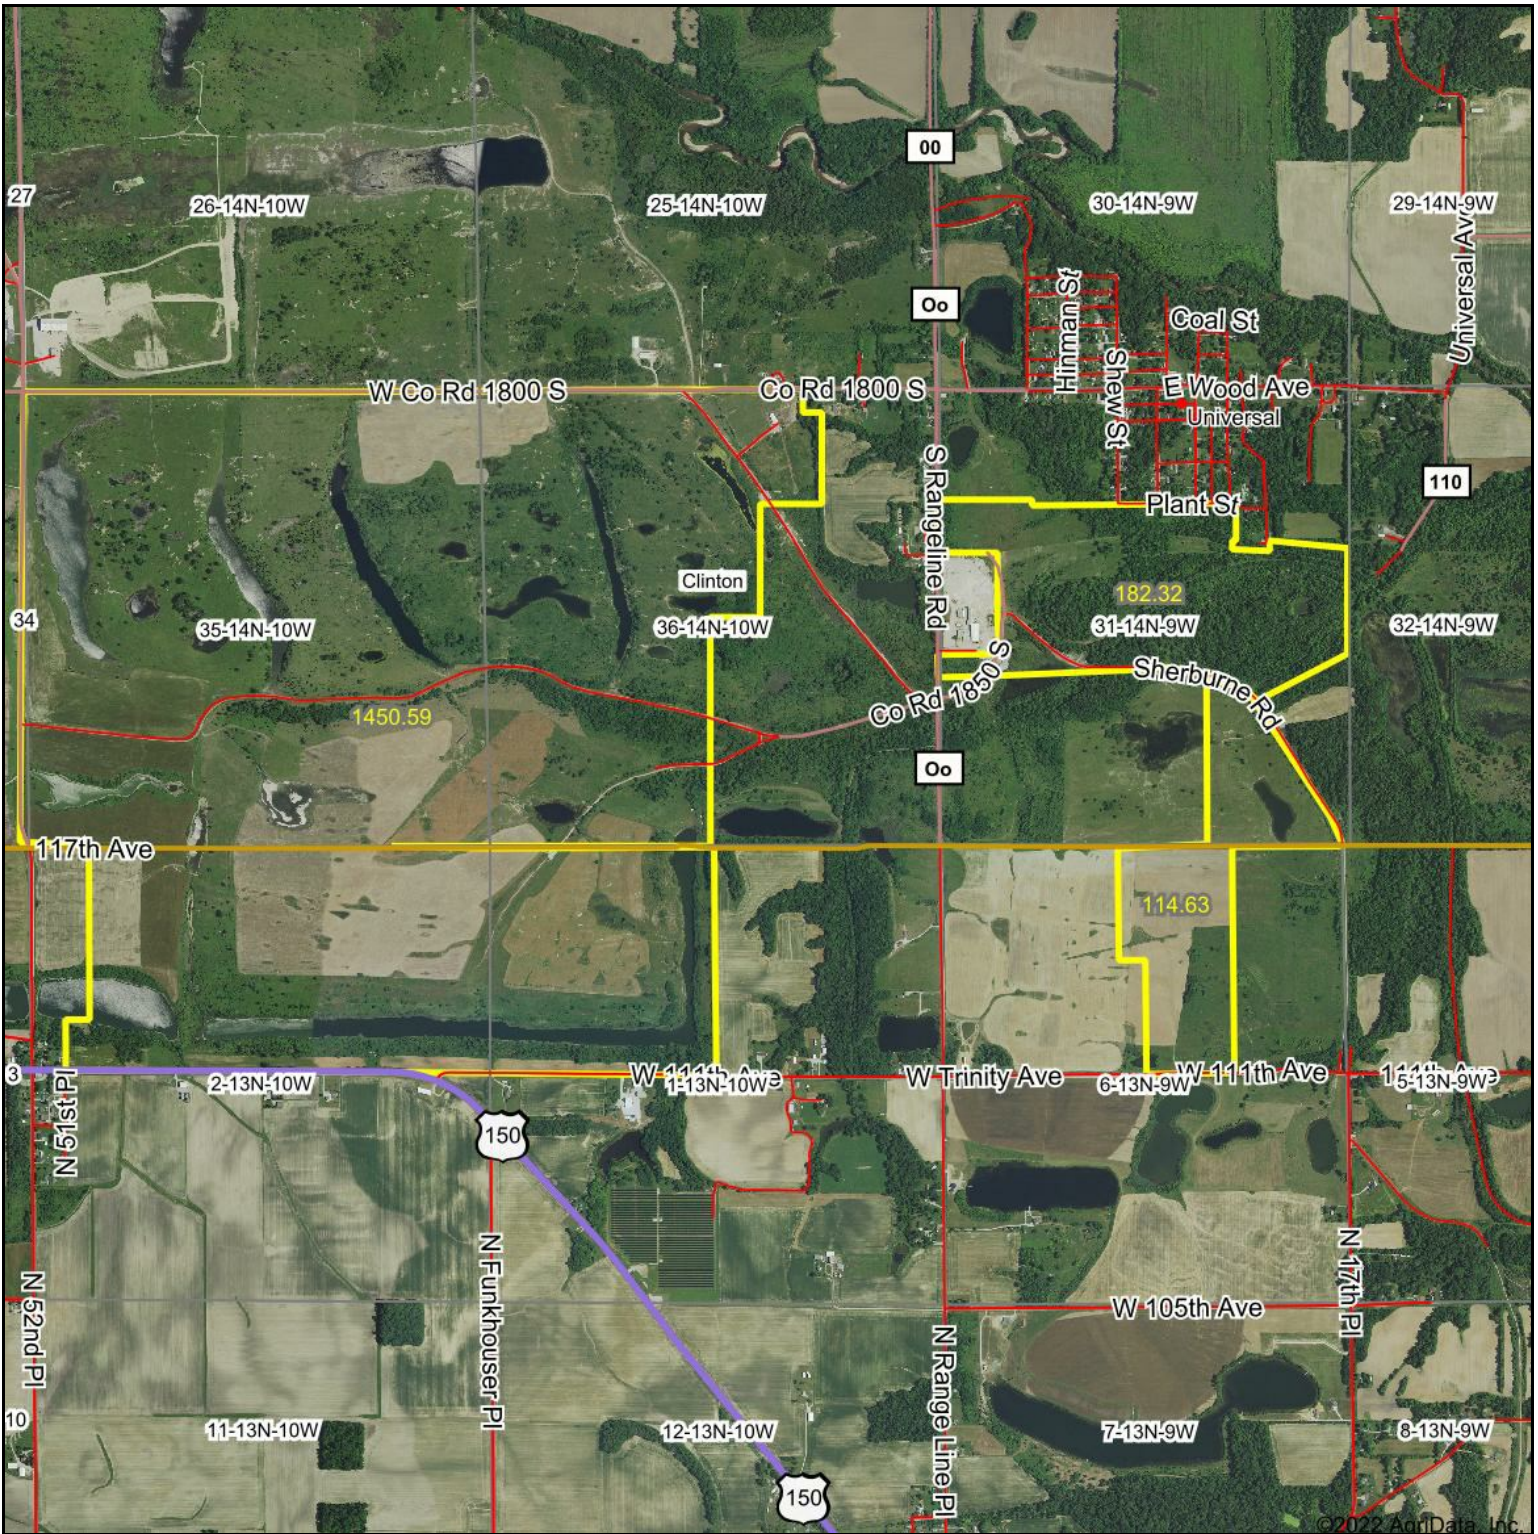

Krieger Organic Farm Map

Map Center: 39° 36' 35.76, -87° 28' 11.59

Maps Provided By:

surety
 CUSTOMIZED ONLINE MAPPING
 © AgriData, Inc. 2021 www.AgriDataInc.com

36-14N-10W
Vermillion County
Indiana