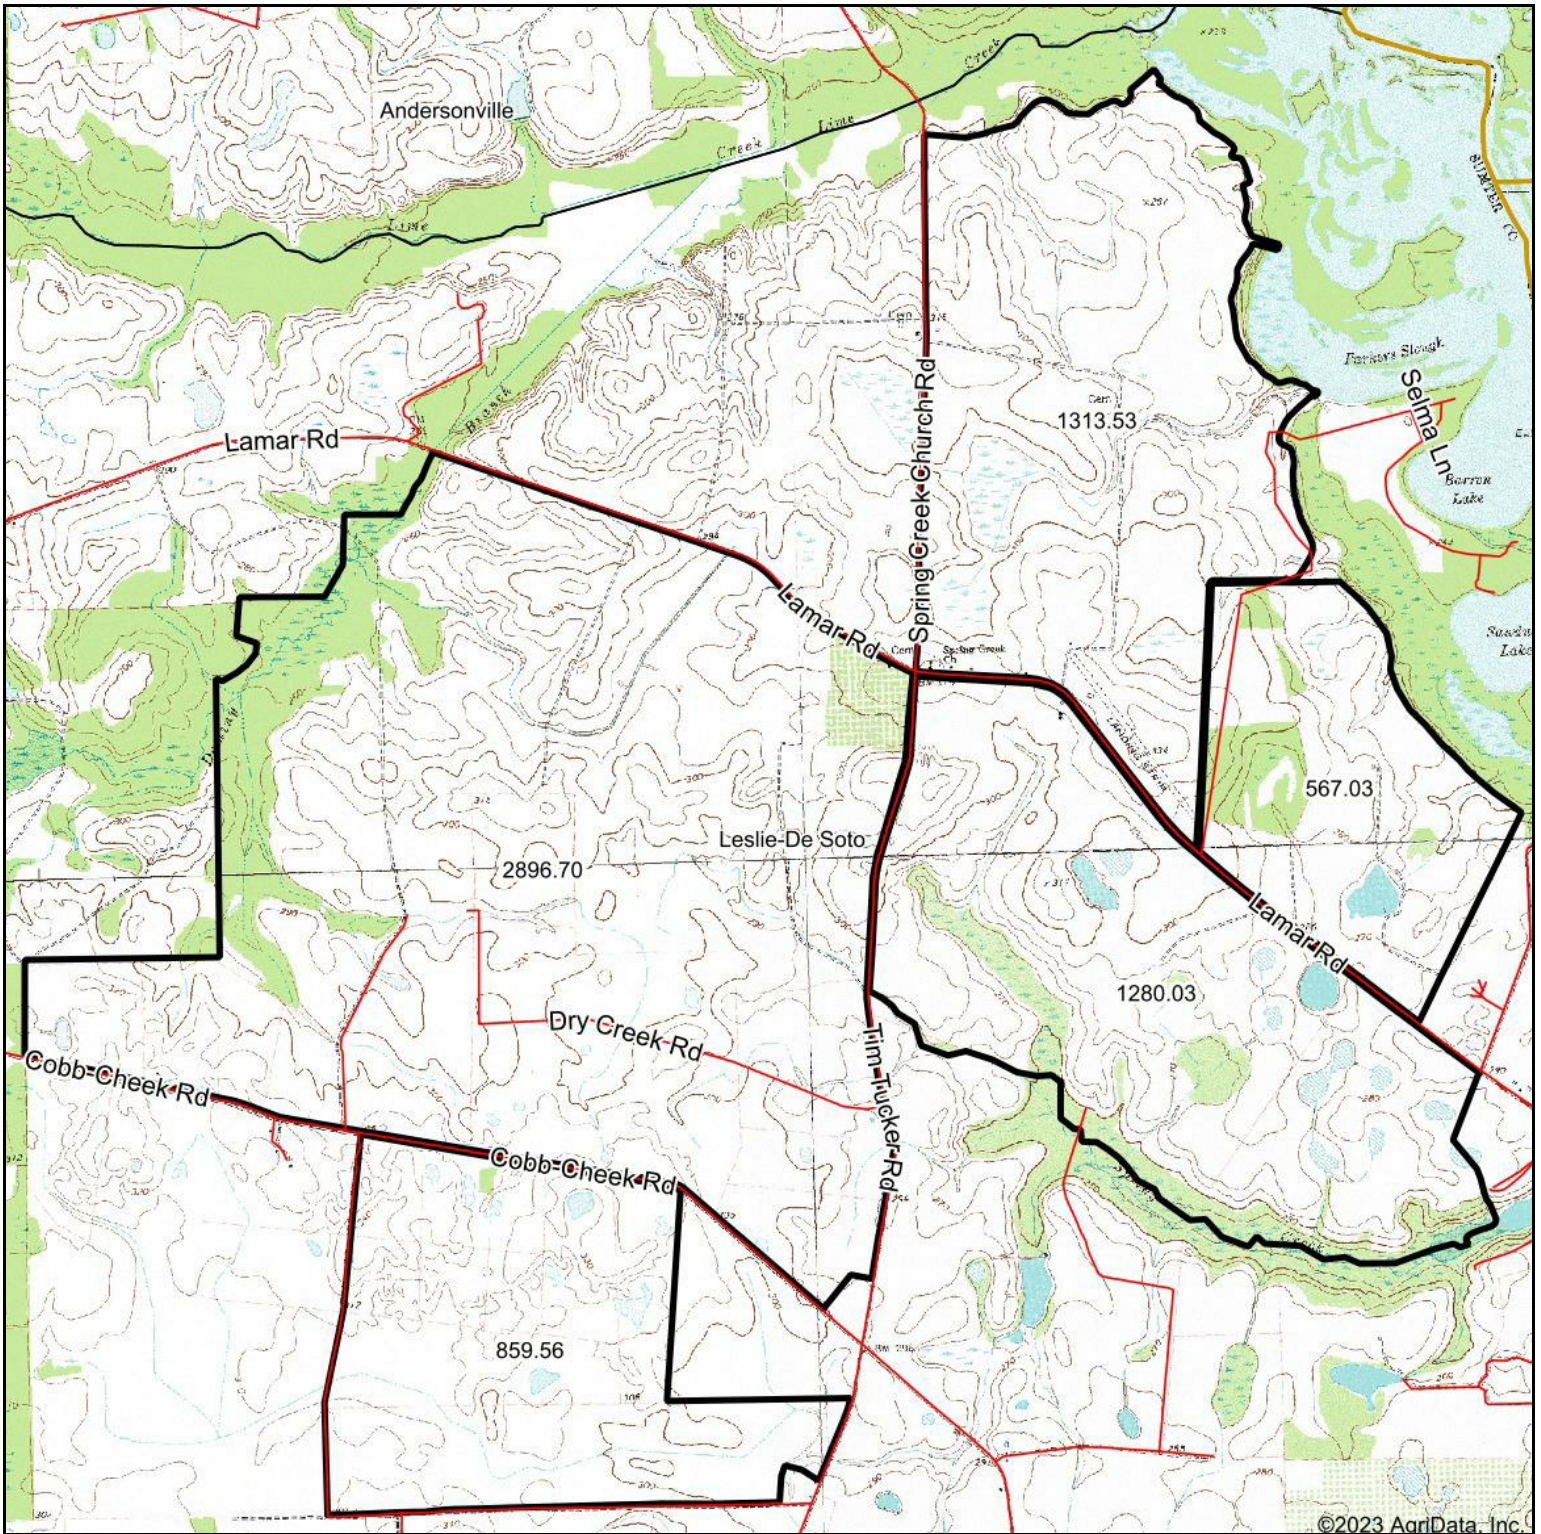

Topography Map

map center: 32° 0' 15.54, -84° 0' 6.02

Maps Provided By:

© AgriData, Inc. 2023 www.AgriDataInc.com

**Sumter County
Georgia**

4/14/2023