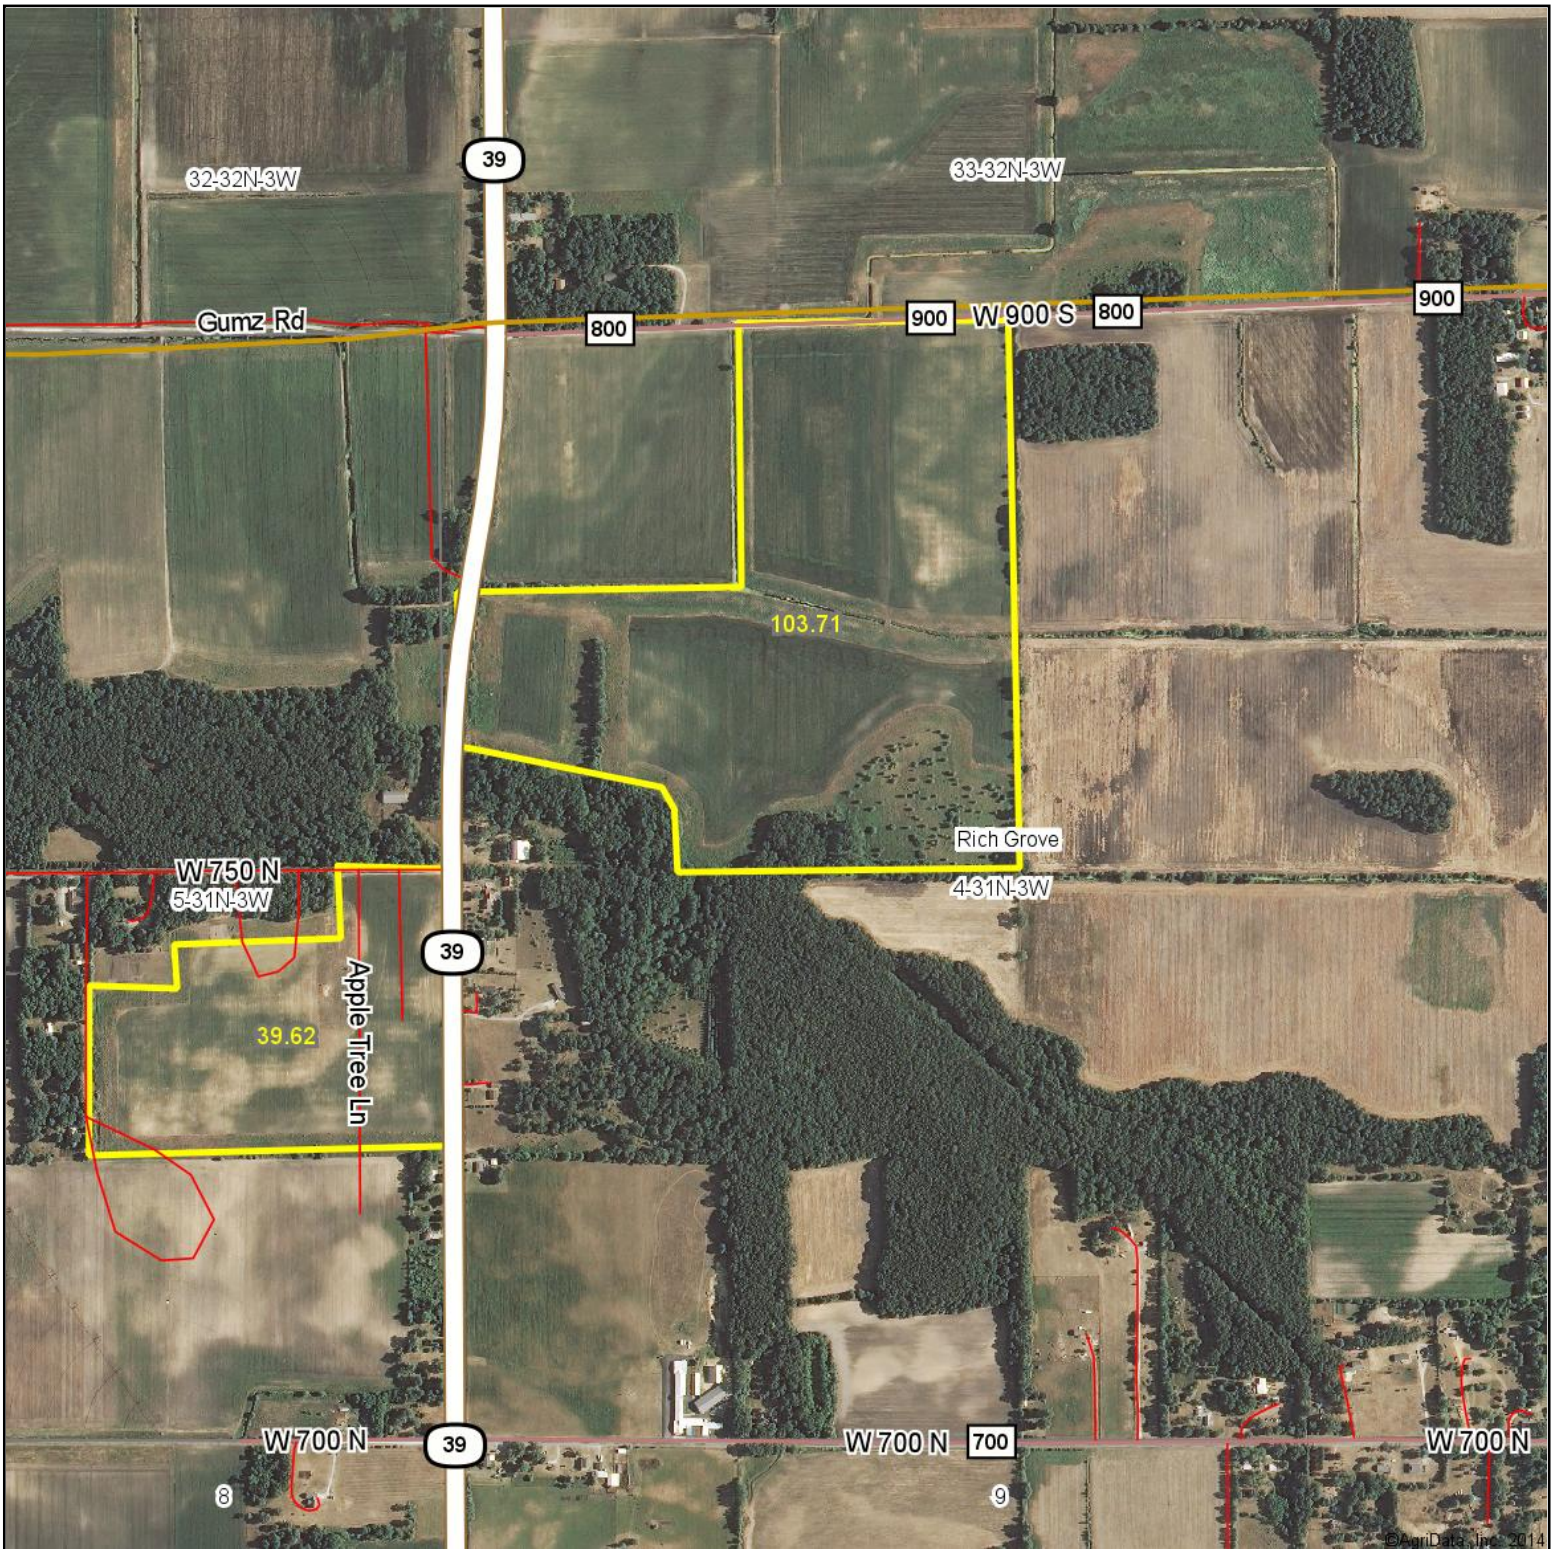

Aerial Map

map center: 41° 9' 57.17, 86° 46' 14.68
scale: 11847

4-31N-3W
Pulaski County
Indiana

10/23/2014

Maps Provided By:
 **surety**
CUSTOMIZED ONLINE MAPPING
© AgriData, Inc. 2014 www.AgriDataInc.com