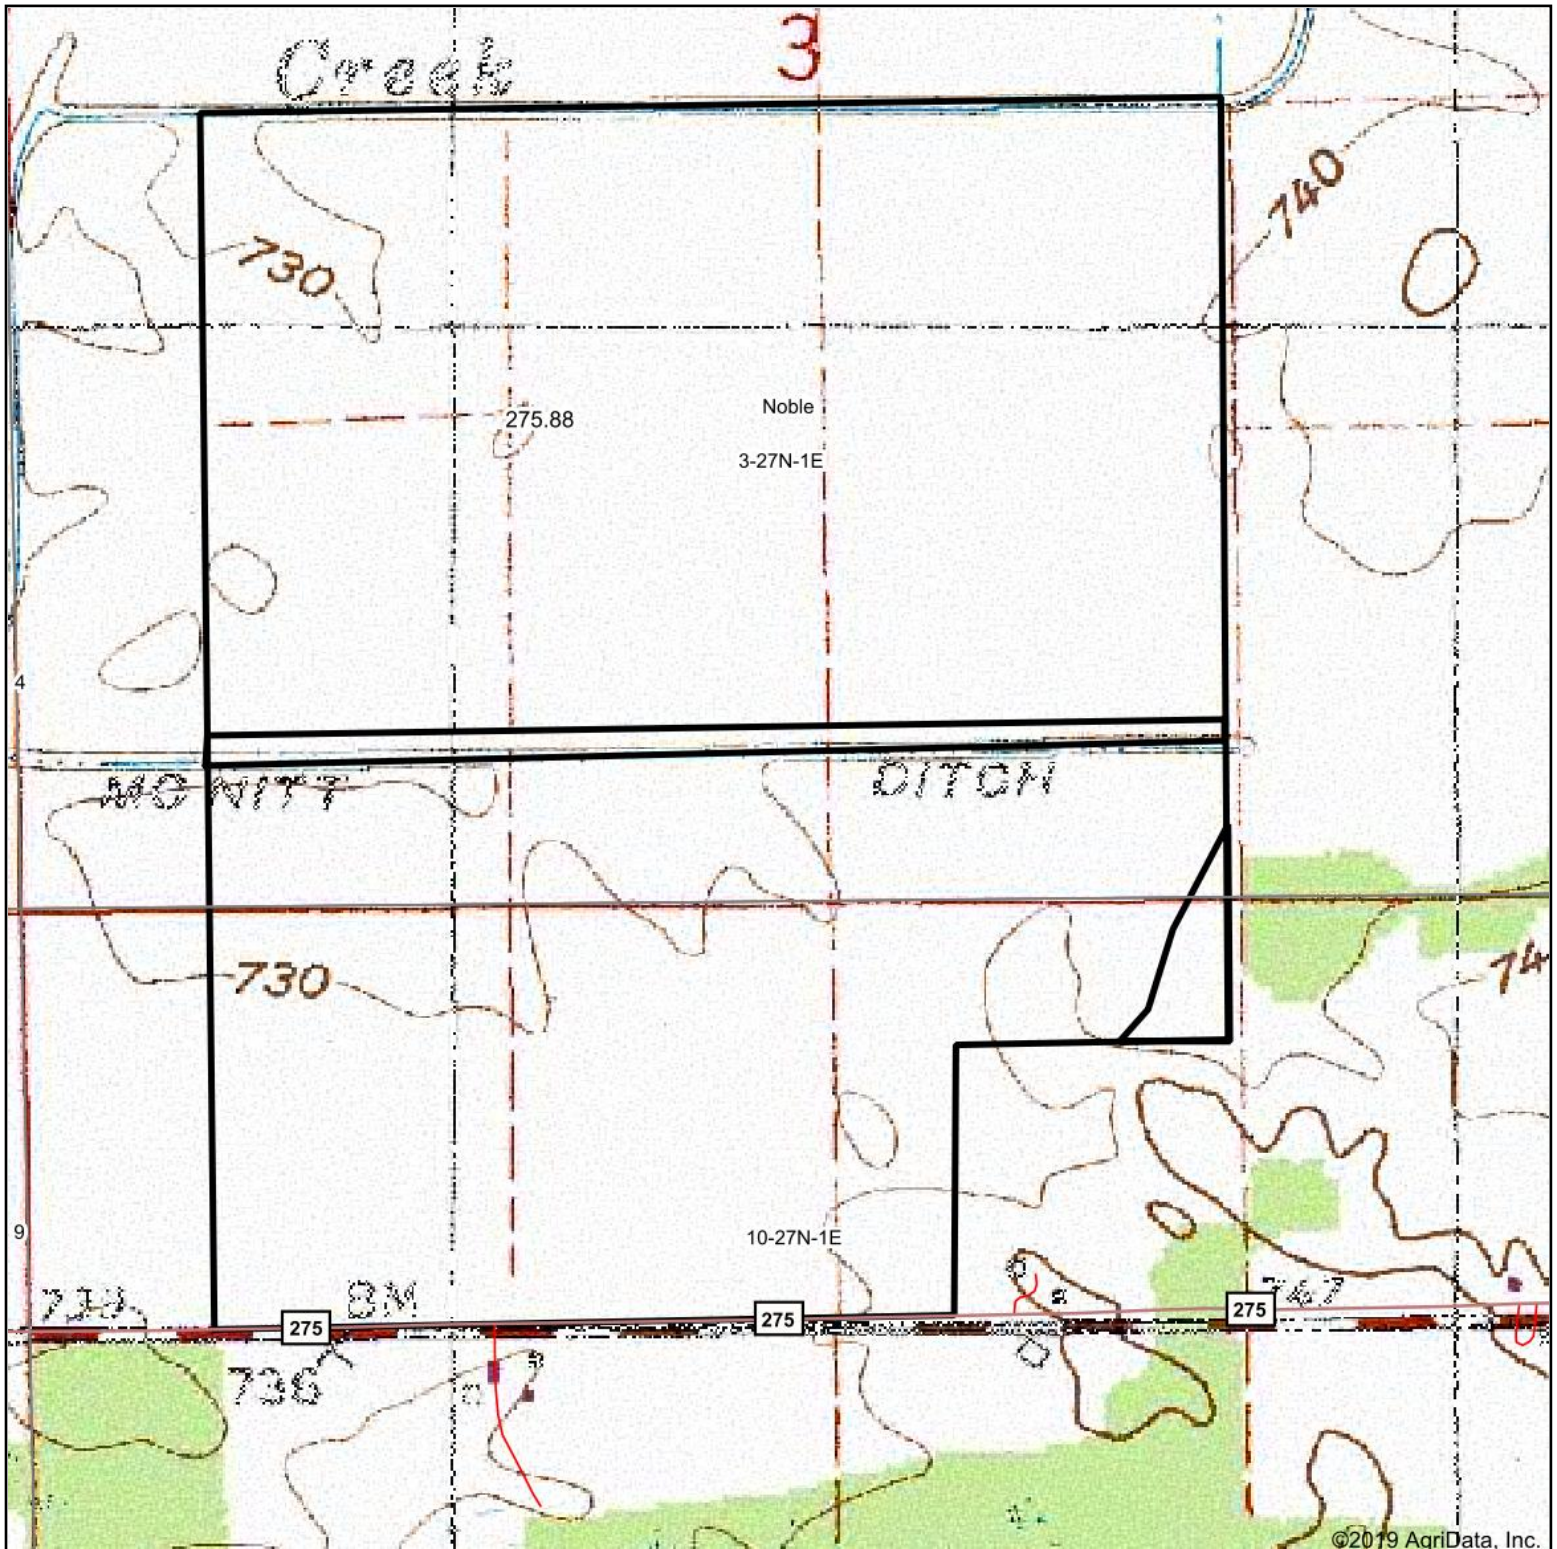

Topography Map

©2019 AgriData, Inc.

map center: 40° 48' 33.45, -86° 24' 11.74

3-27N-1E
Cass County
Indiana

10/6/2019

Maps Provided By:

© AgriData, Inc. 2019

www.AgridataInc.com