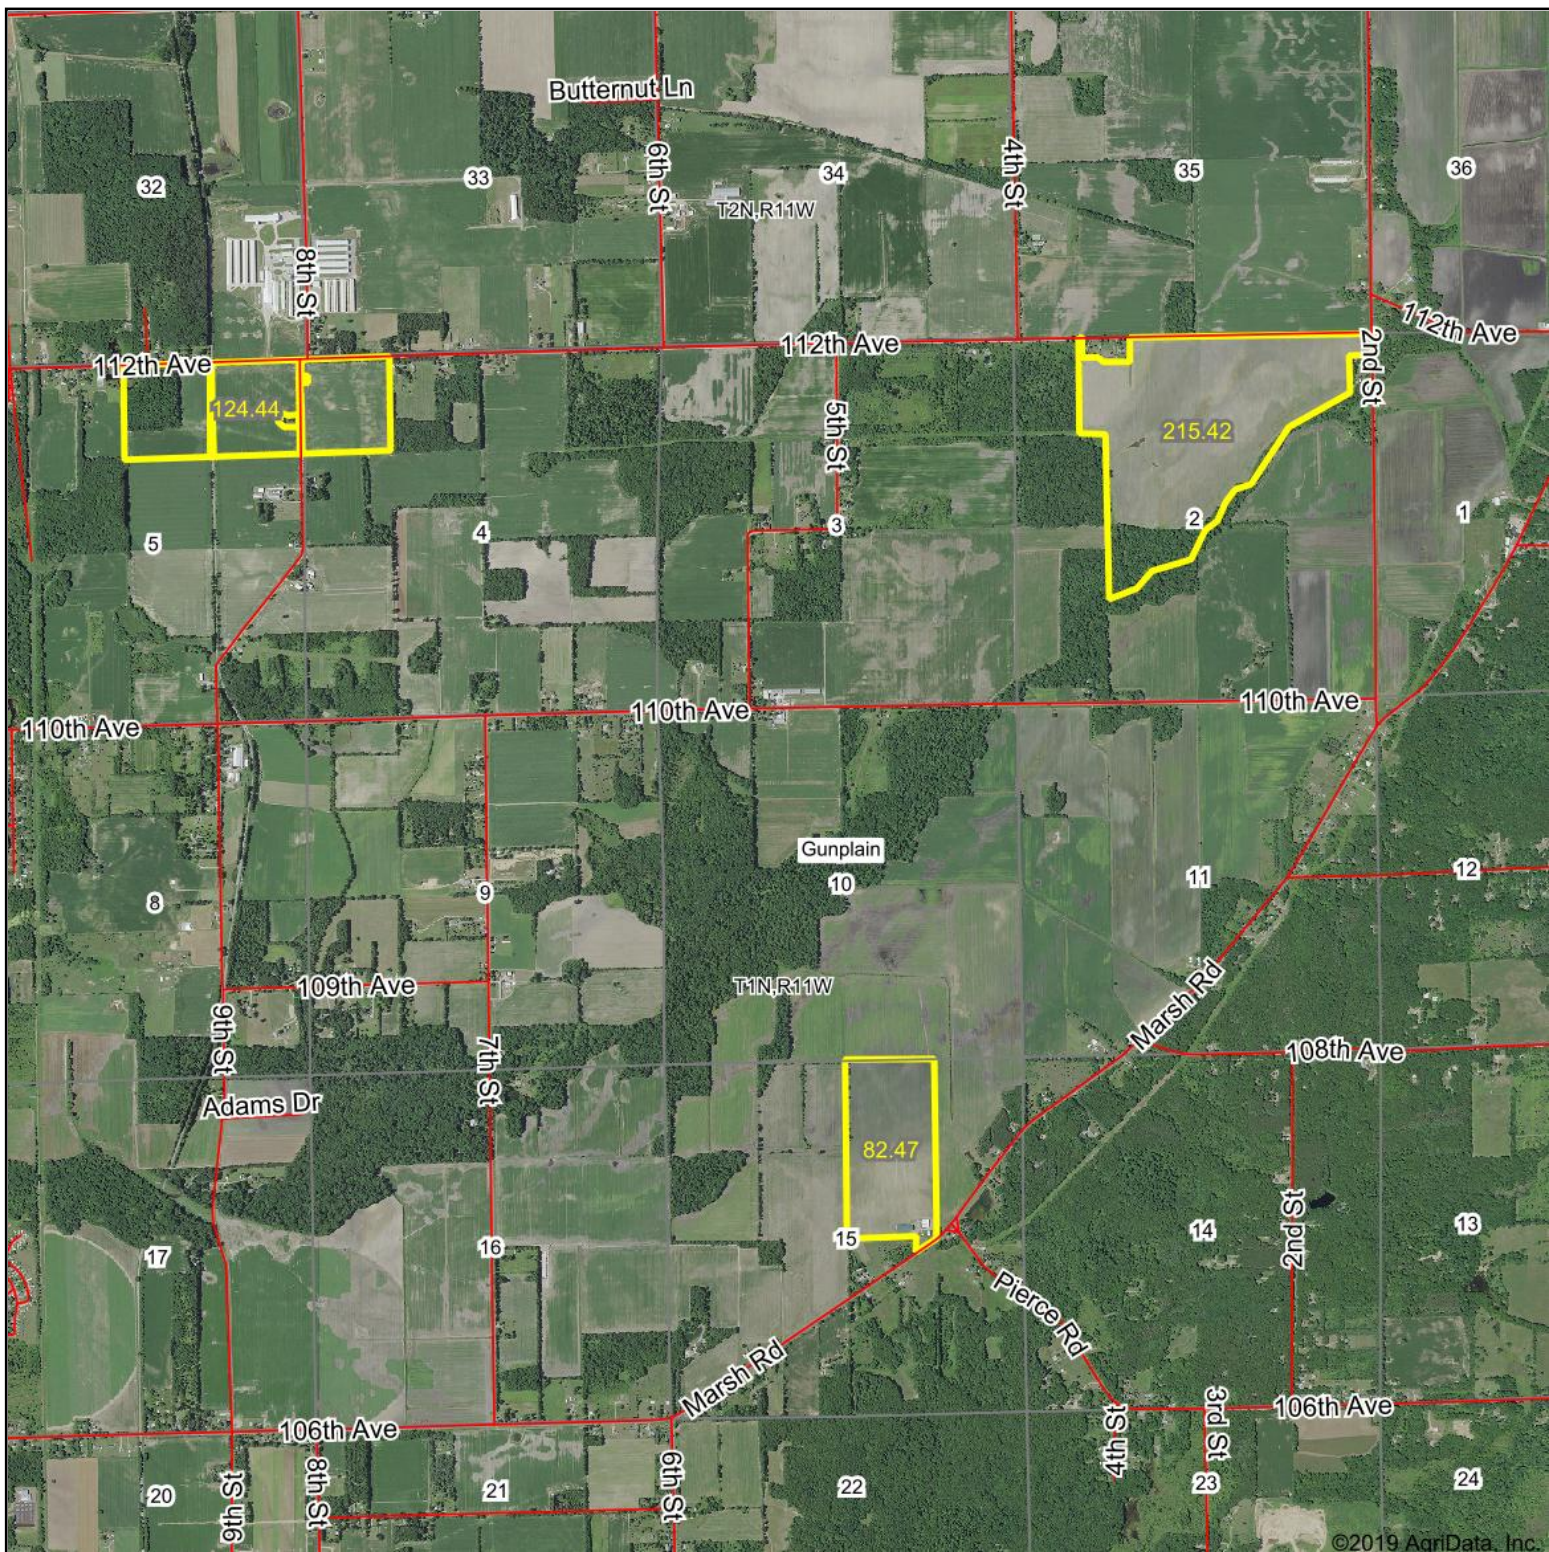

Aerial Map

©2019 AgriData, Inc.

Map Center: 42° 29' 27.39, -85° 35' 46.12

10-1N-11W
Allegan County
Michigan

Maps Provided By:
surety
CUSTOMIZED ONLINE MAPPING
© AgriData, Inc. 2019 www.AgridataInc.com

4/14/2020