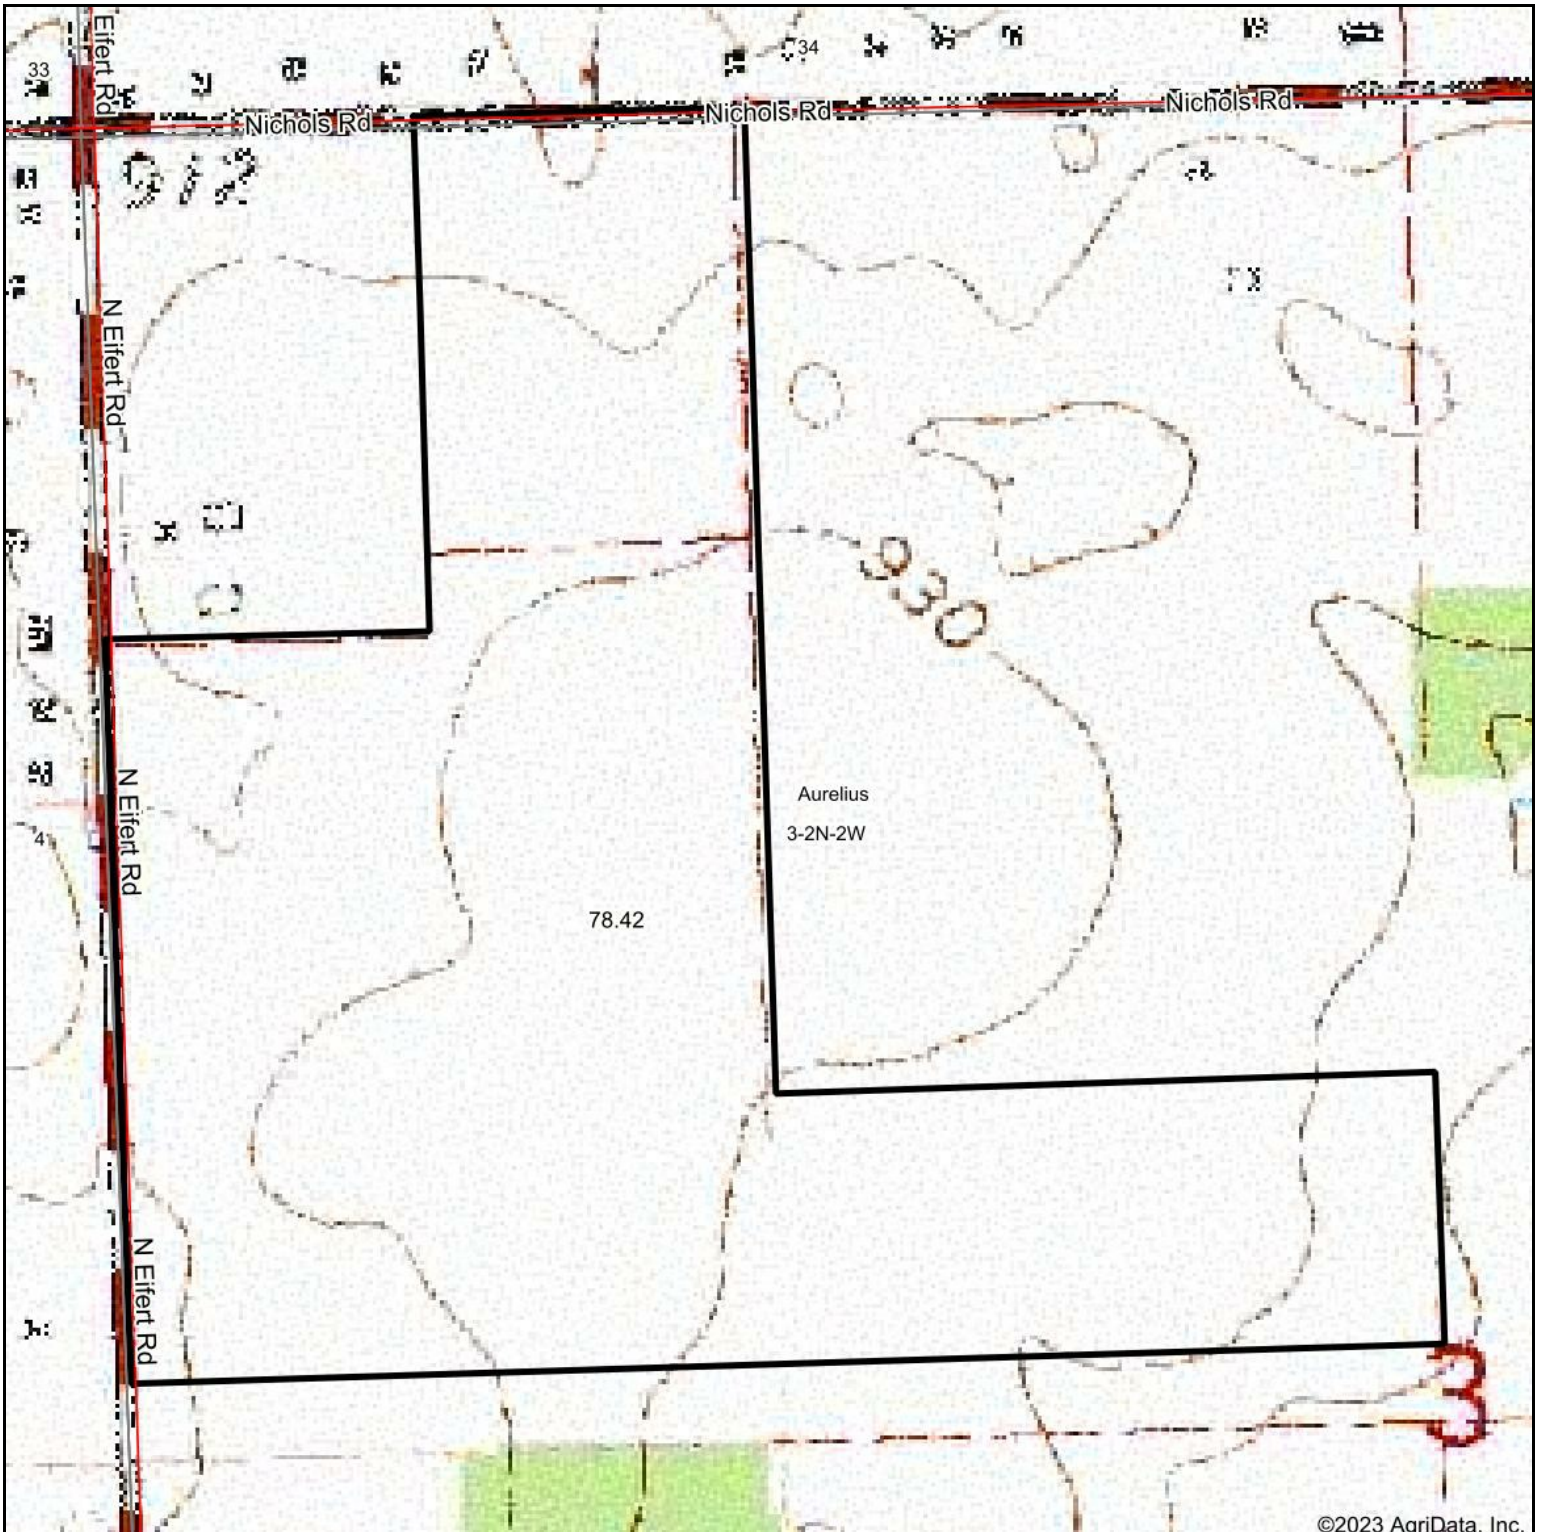

Topography Map

©2023 AgriData, Inc.

map center: 42° 29' 57.84, -84° 34' 24.97

Maps Provided By:

© AgriData, Inc. 2021 www.AgriDataInc.com

5-1N-2W
Ingham County
Michigan

1/17/2023

Topography Map

map center: 42° 28' 9.58, -84° 35' 5.21

Maps Provided By:

© AgriData, Inc. 2021 www.AgriDataInc.com

18-1N-2W
Ingham County
Michigan

1/17/2023

Topography Map

©2023 AgriData, Inc.

map center: 42° 35' 35.07, -84° 32' 16.11

Maps Provided By:

© AgriData, Inc. 2021 www.AgriDataInc.com

3-2N-2W
Ingham County
Michigan

1/17/2023