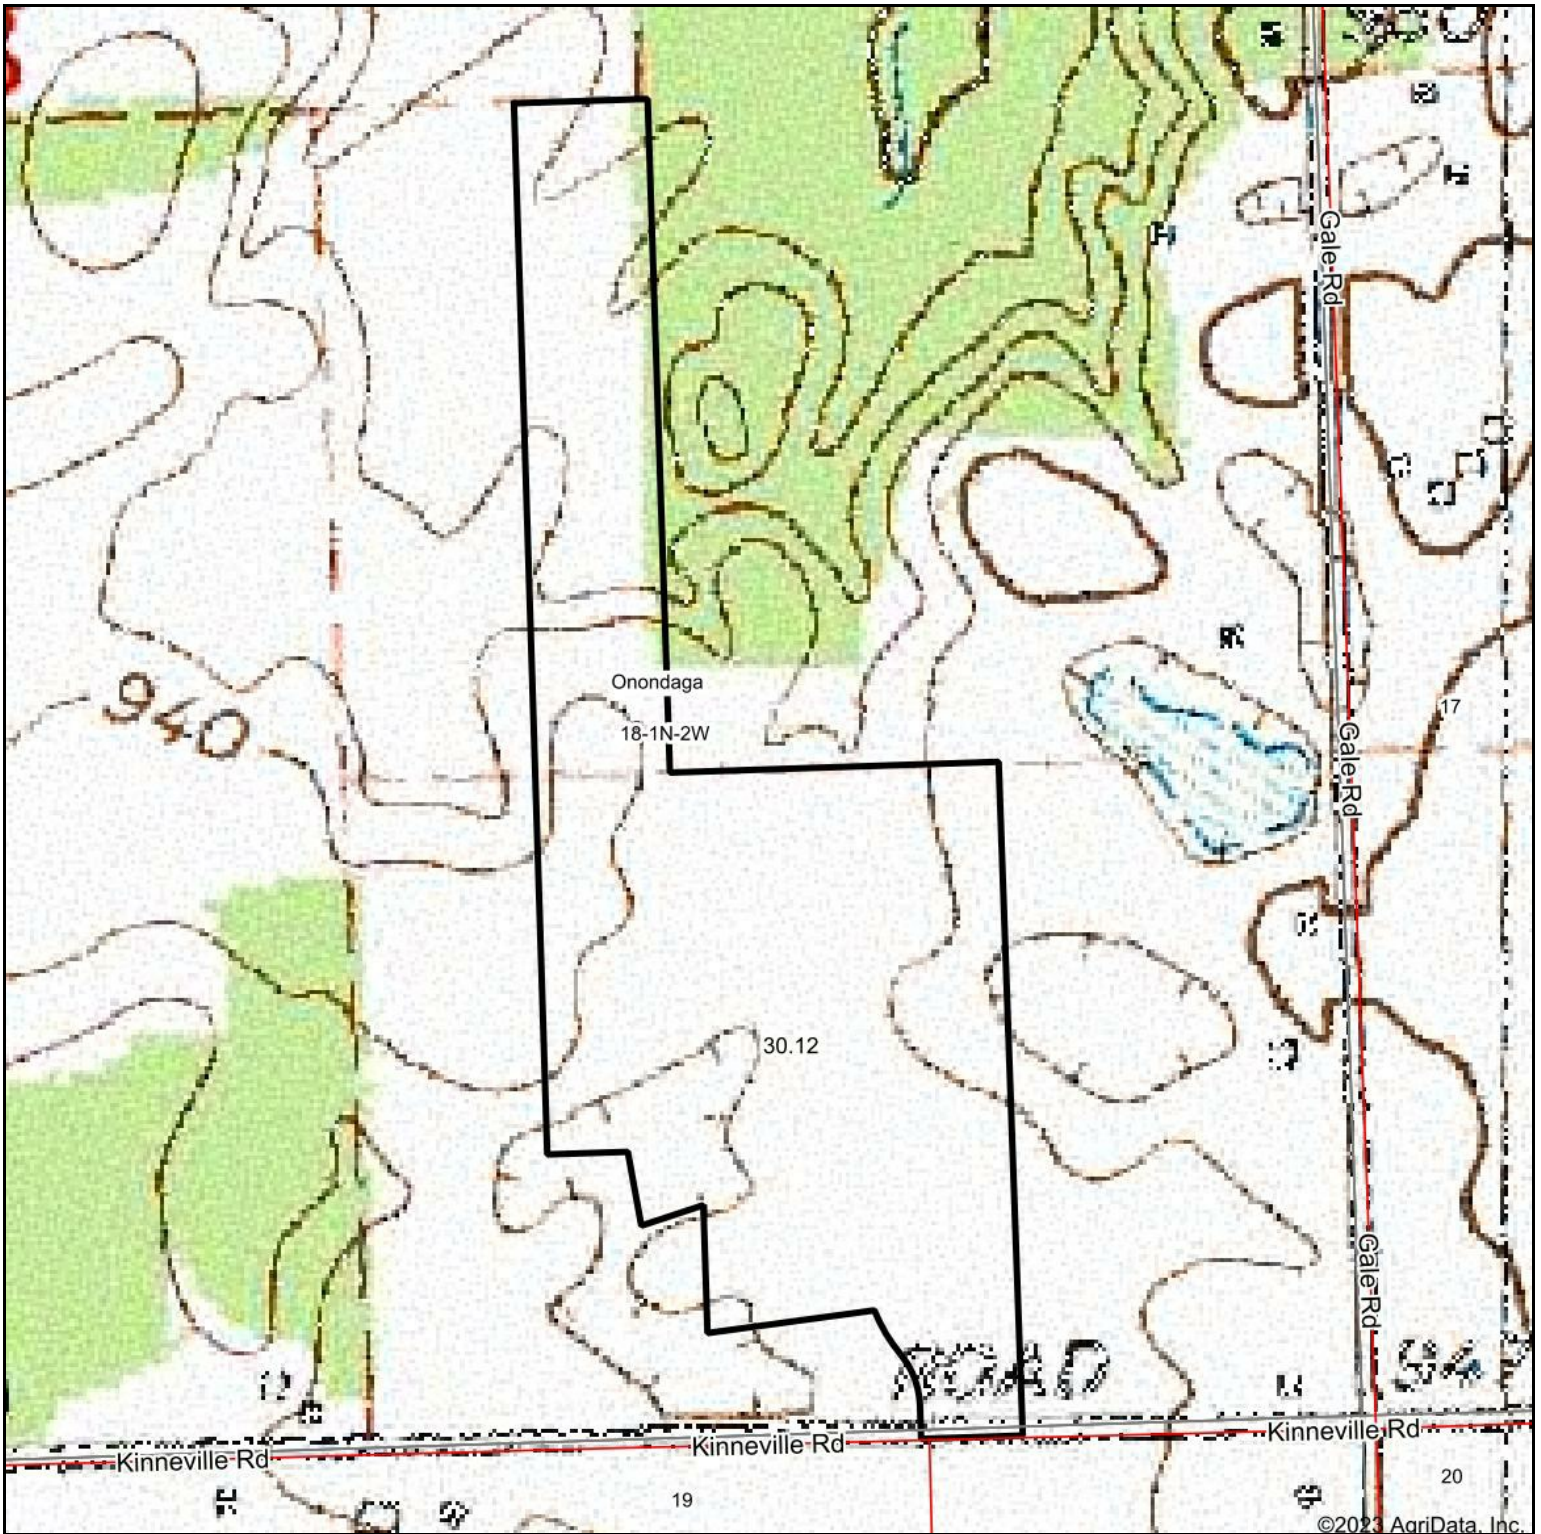

Topography Map

©2023 AgriData, Inc.

map center: 42° 29' 57.84, -84° 34' 24.97

Maps Provided By:

© AgriData, Inc. 2021 www.AgriDataInc.com

5-1N-2W
Ingham County
Michigan

1/17/2023

Topography Map

map center: 42° 28' 9.58, -84° 35' 5.21

Maps Provided By:

© AgriData, Inc. 2021 www.AgriDataInc.com

18-1N-2W
Ingham County
Michigan

1/17/2023

Topography Map

©2023 AgriData, Inc.

map center: 42° 35' 35.07, -84° 32' 16.11

Maps Provided By:

© AgriData, Inc. 2021 www.AgriDataInc.com

3-2N-2W
Ingham County
Michigan

1/17/2023