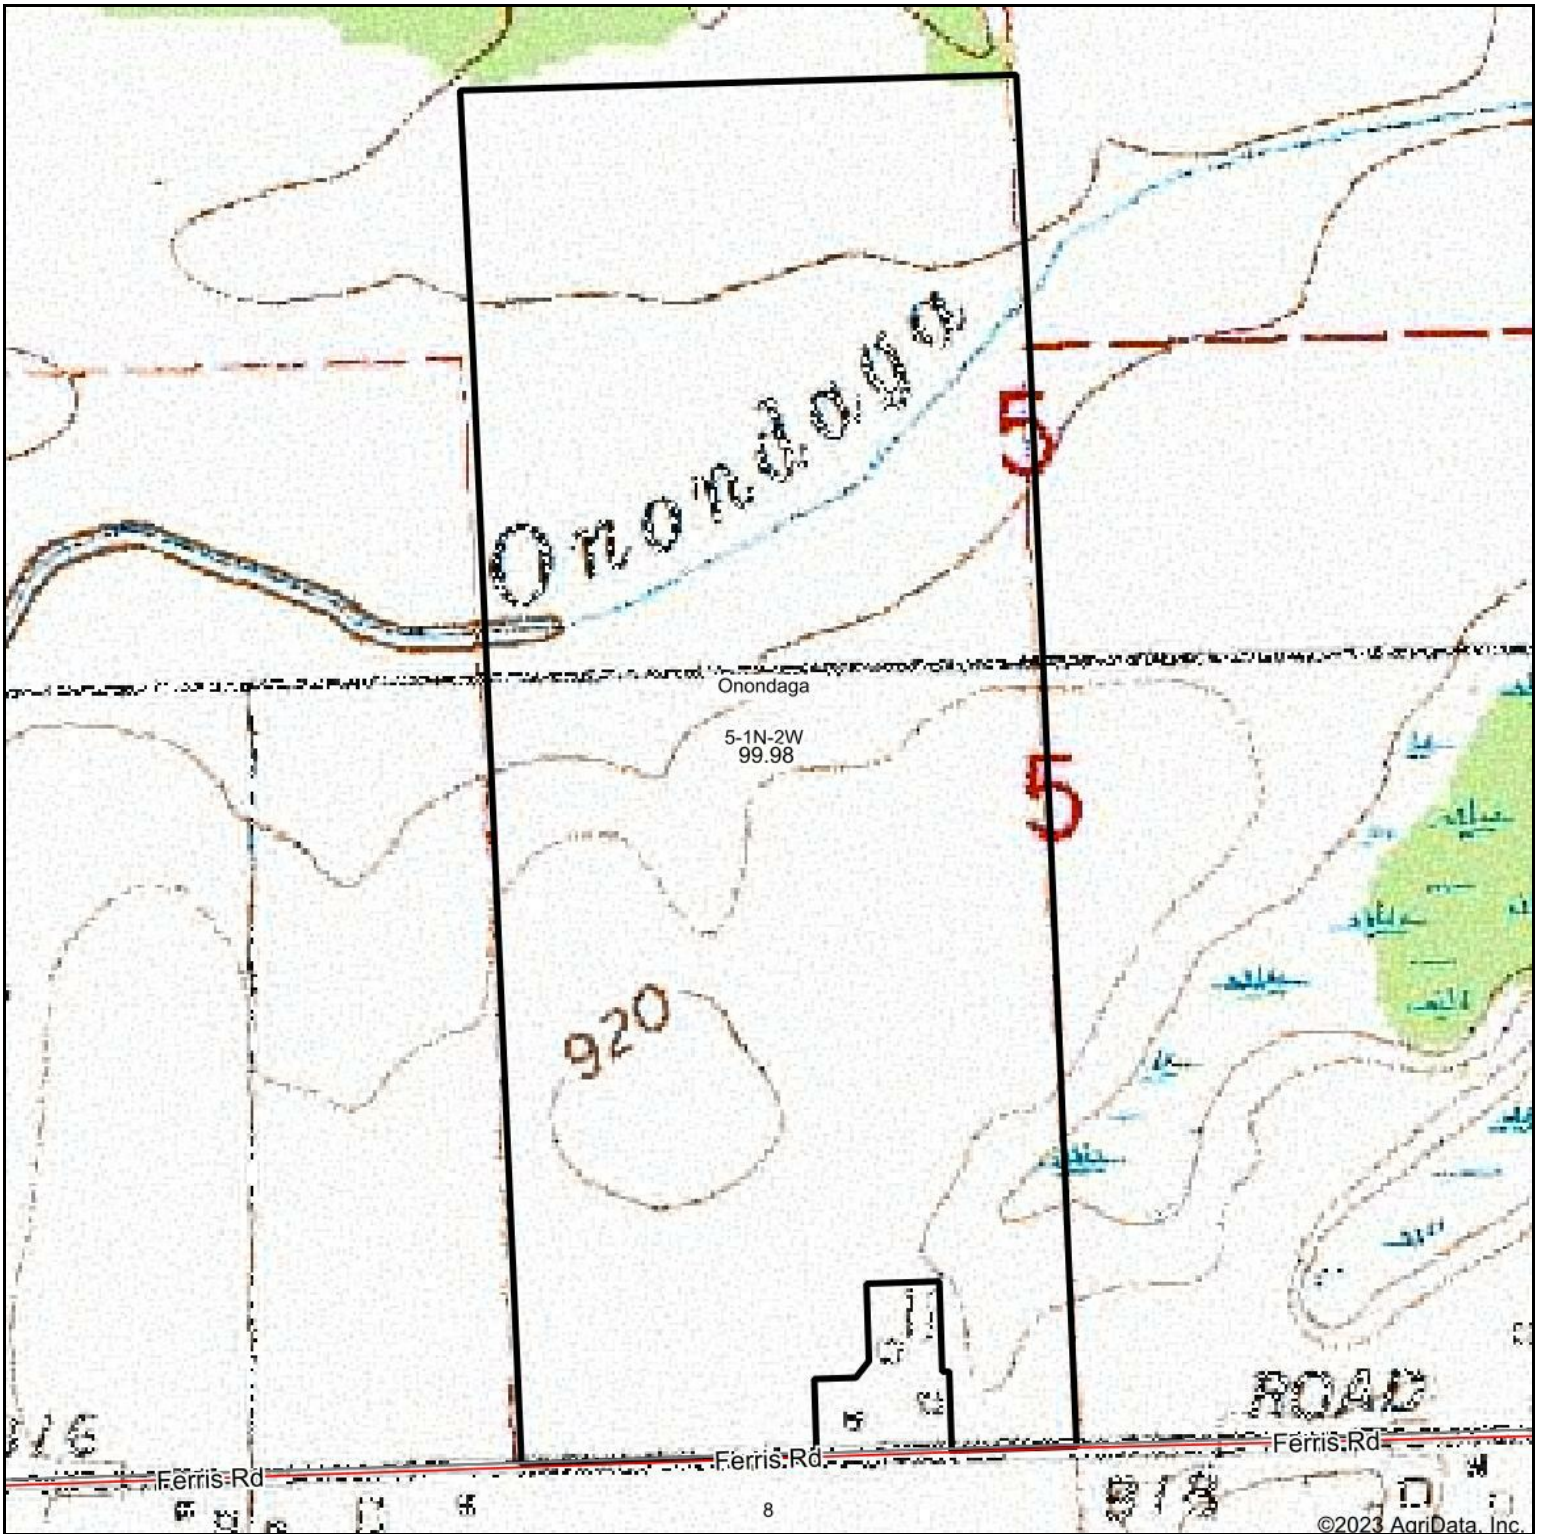

Topography Map

©2023 AgriData, Inc.

map center: 42° 29' 57.84, -84° 34' 24.97

Maps Provided By:

© AgriData, Inc. 2021 www.AgriDataInc.com

5-1N-2W
Ingham County
Michigan

1/17/2023

Topography Map

map center: 42° 28' 9.58, -84° 35' 5.21

Maps Provided By:

© AgriData, Inc. 2021 www.AgriDataInc.com

18-1N-2W
Ingham County
Michigan

1/17/2023

Topography Map

©2023 AgriData, Inc.

map center: 42° 35' 35.07, -84° 32' 16.11

Maps Provided By:

© AgriData, Inc. 2021 www.AgriDataInc.com

3-2N-2W
Ingham County
Michigan

1/17/2023