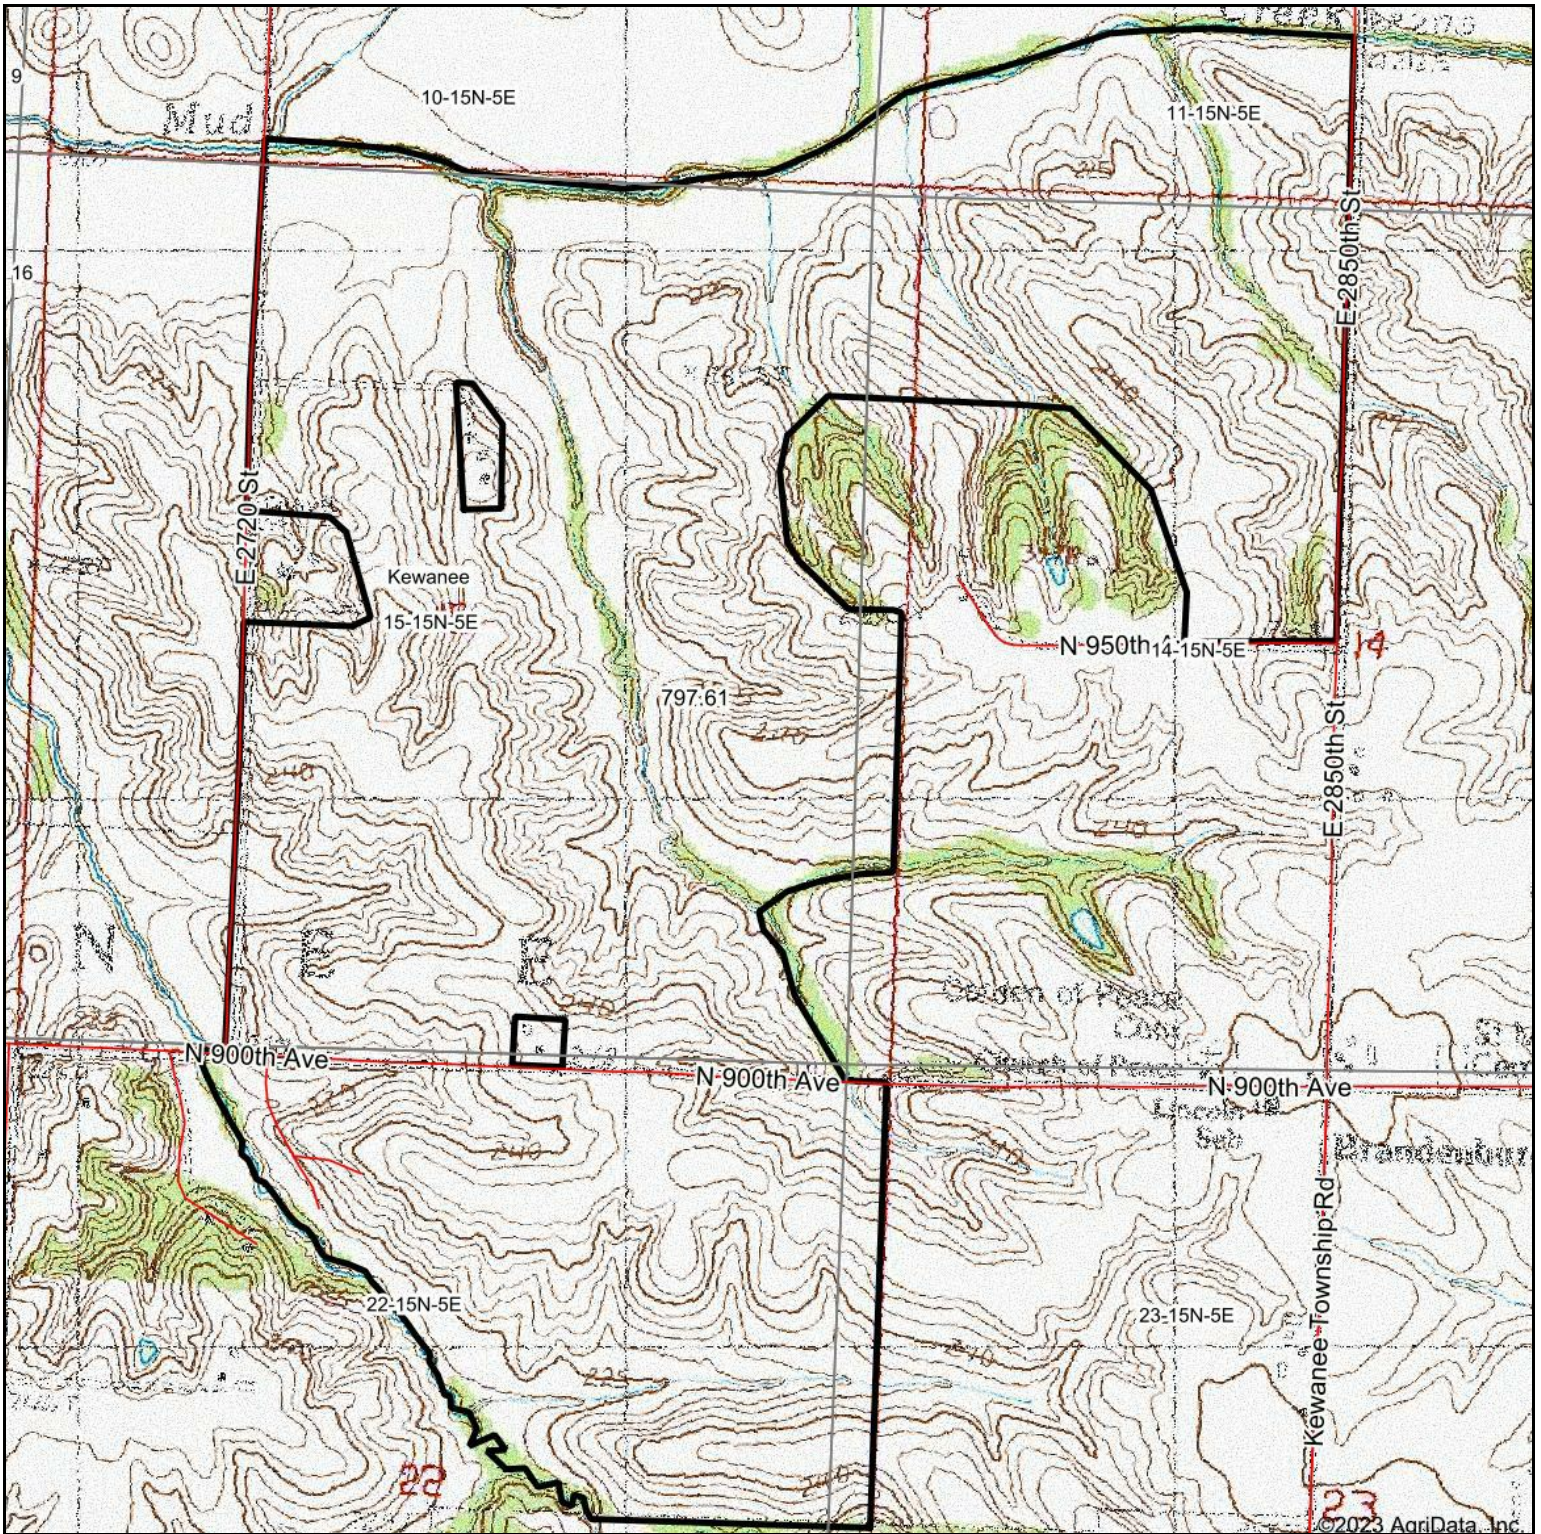

Topography Map

map center: 41° 17' 0.03, -89° 53' 54.67

15-15N-5E
Henry County
Illinois

1/27/2023

Maps Provided By:

© AgriData, Inc. 2021 www.AgriDataInc.com