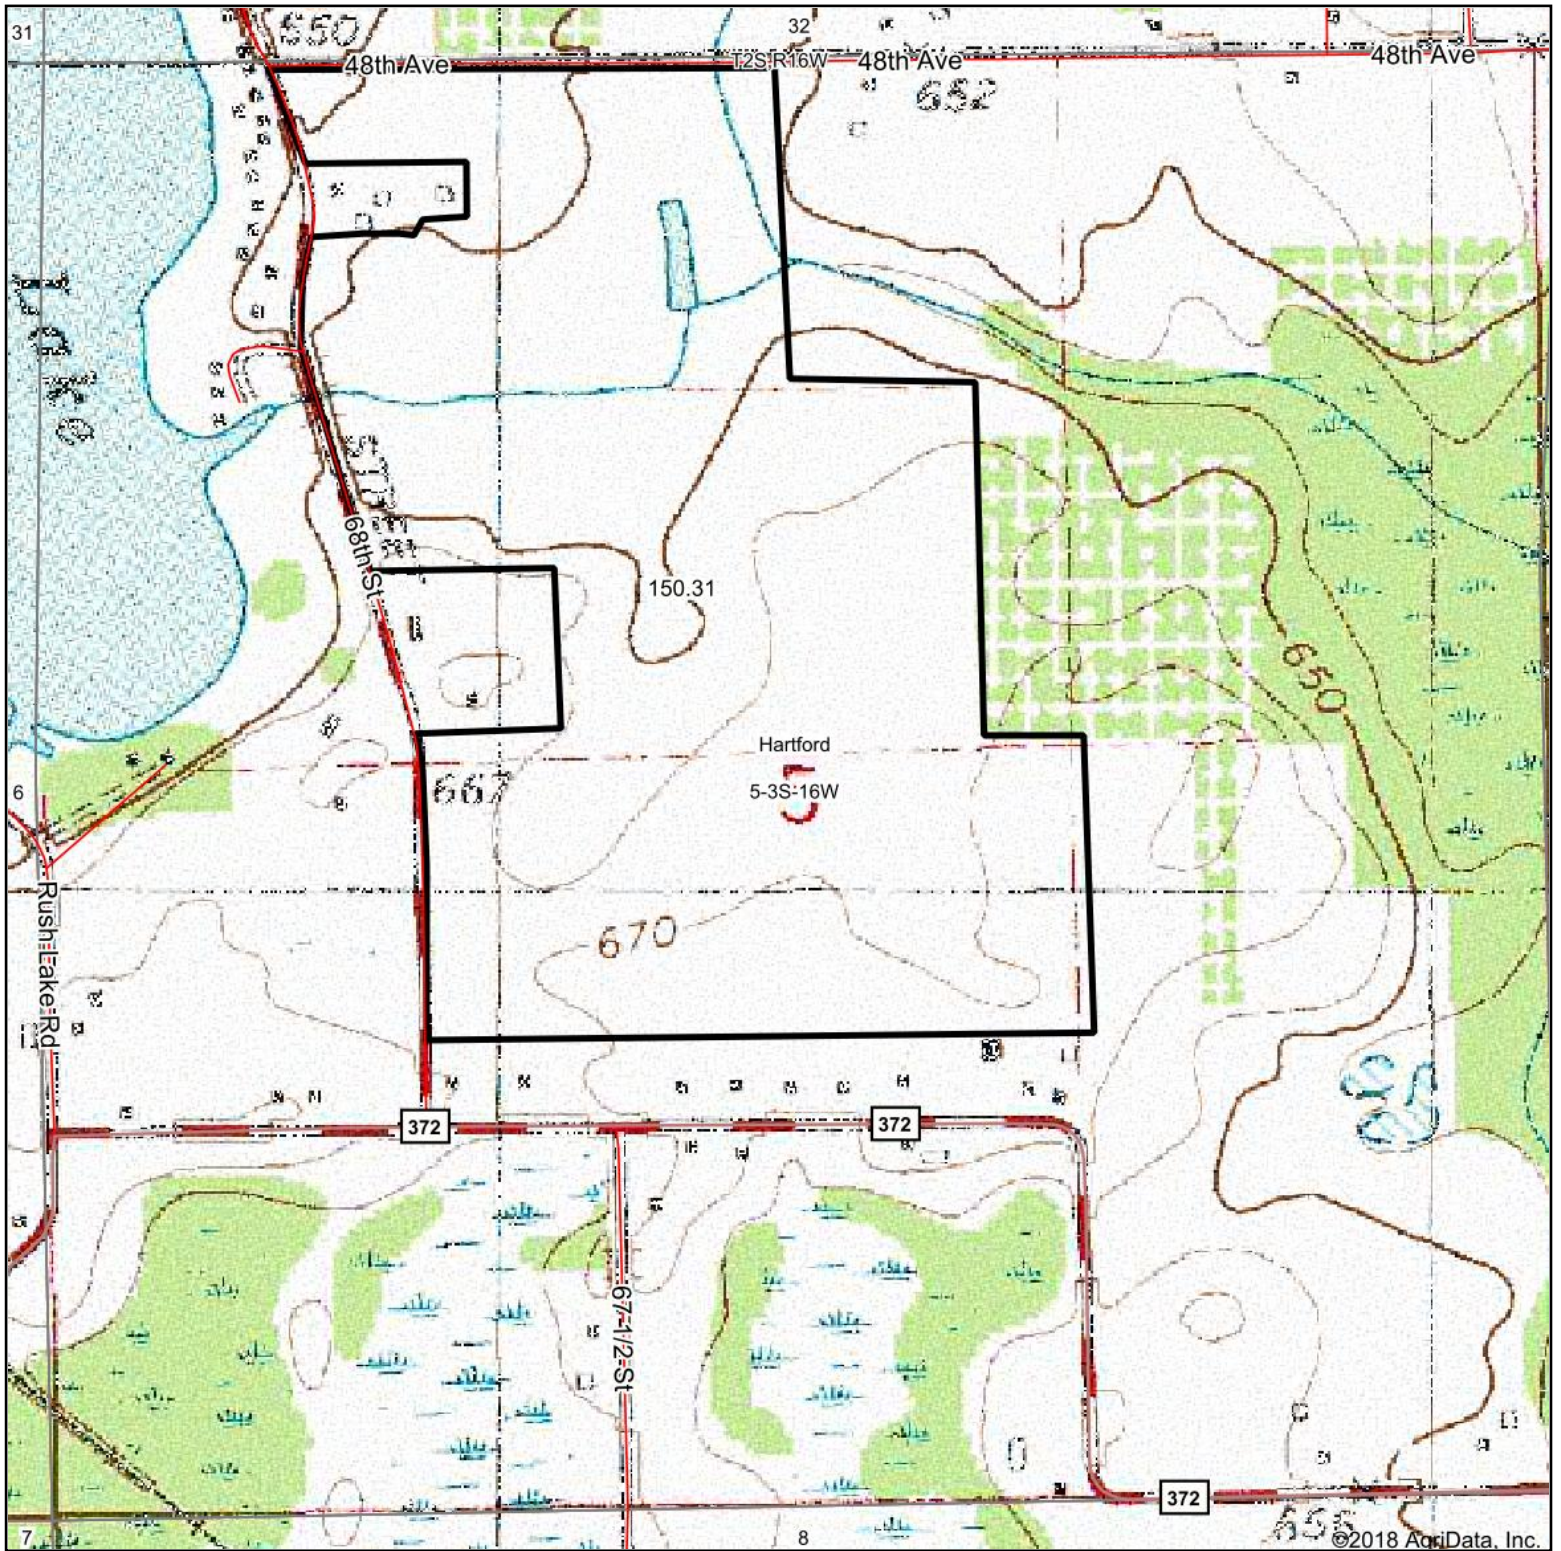

Topography Map

map center: 42° 14' 11.17, -86° 11' 47.33

5-3S-16W
Van Buren County
Michigan

7/9/2018

Maps Provided By:

© Agridata, Inc. 2018

www.AgridataInc.com