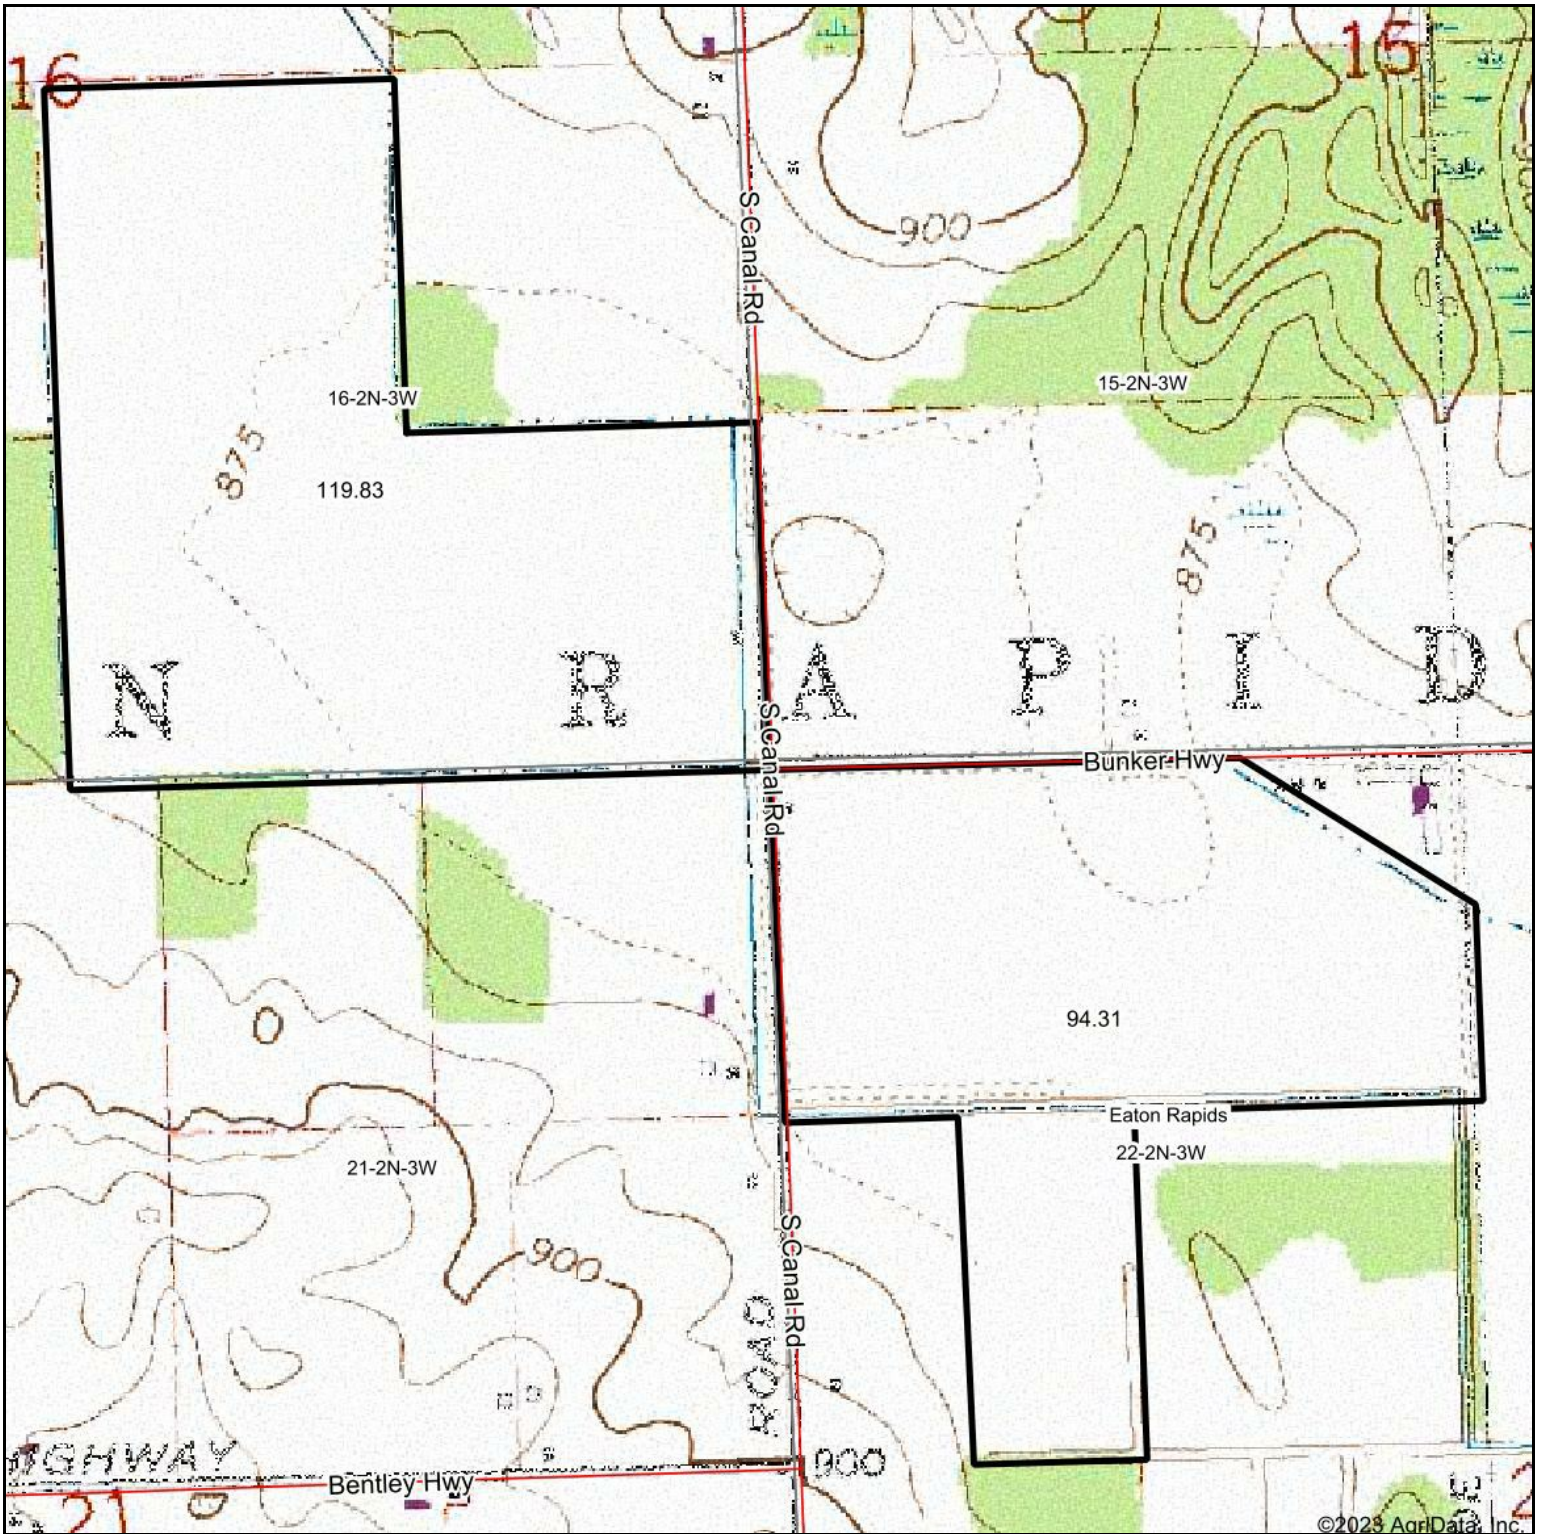

Topography Map

©2023 AgriData, Inc.

map center: 42° 33' 10.08, -84° 39' 38.75

Maps Provided By:

© AgriData, Inc. 2023 www.AgrIDataInc.com

22-2N-3W
Eaton County
Michigan

4/4/2023