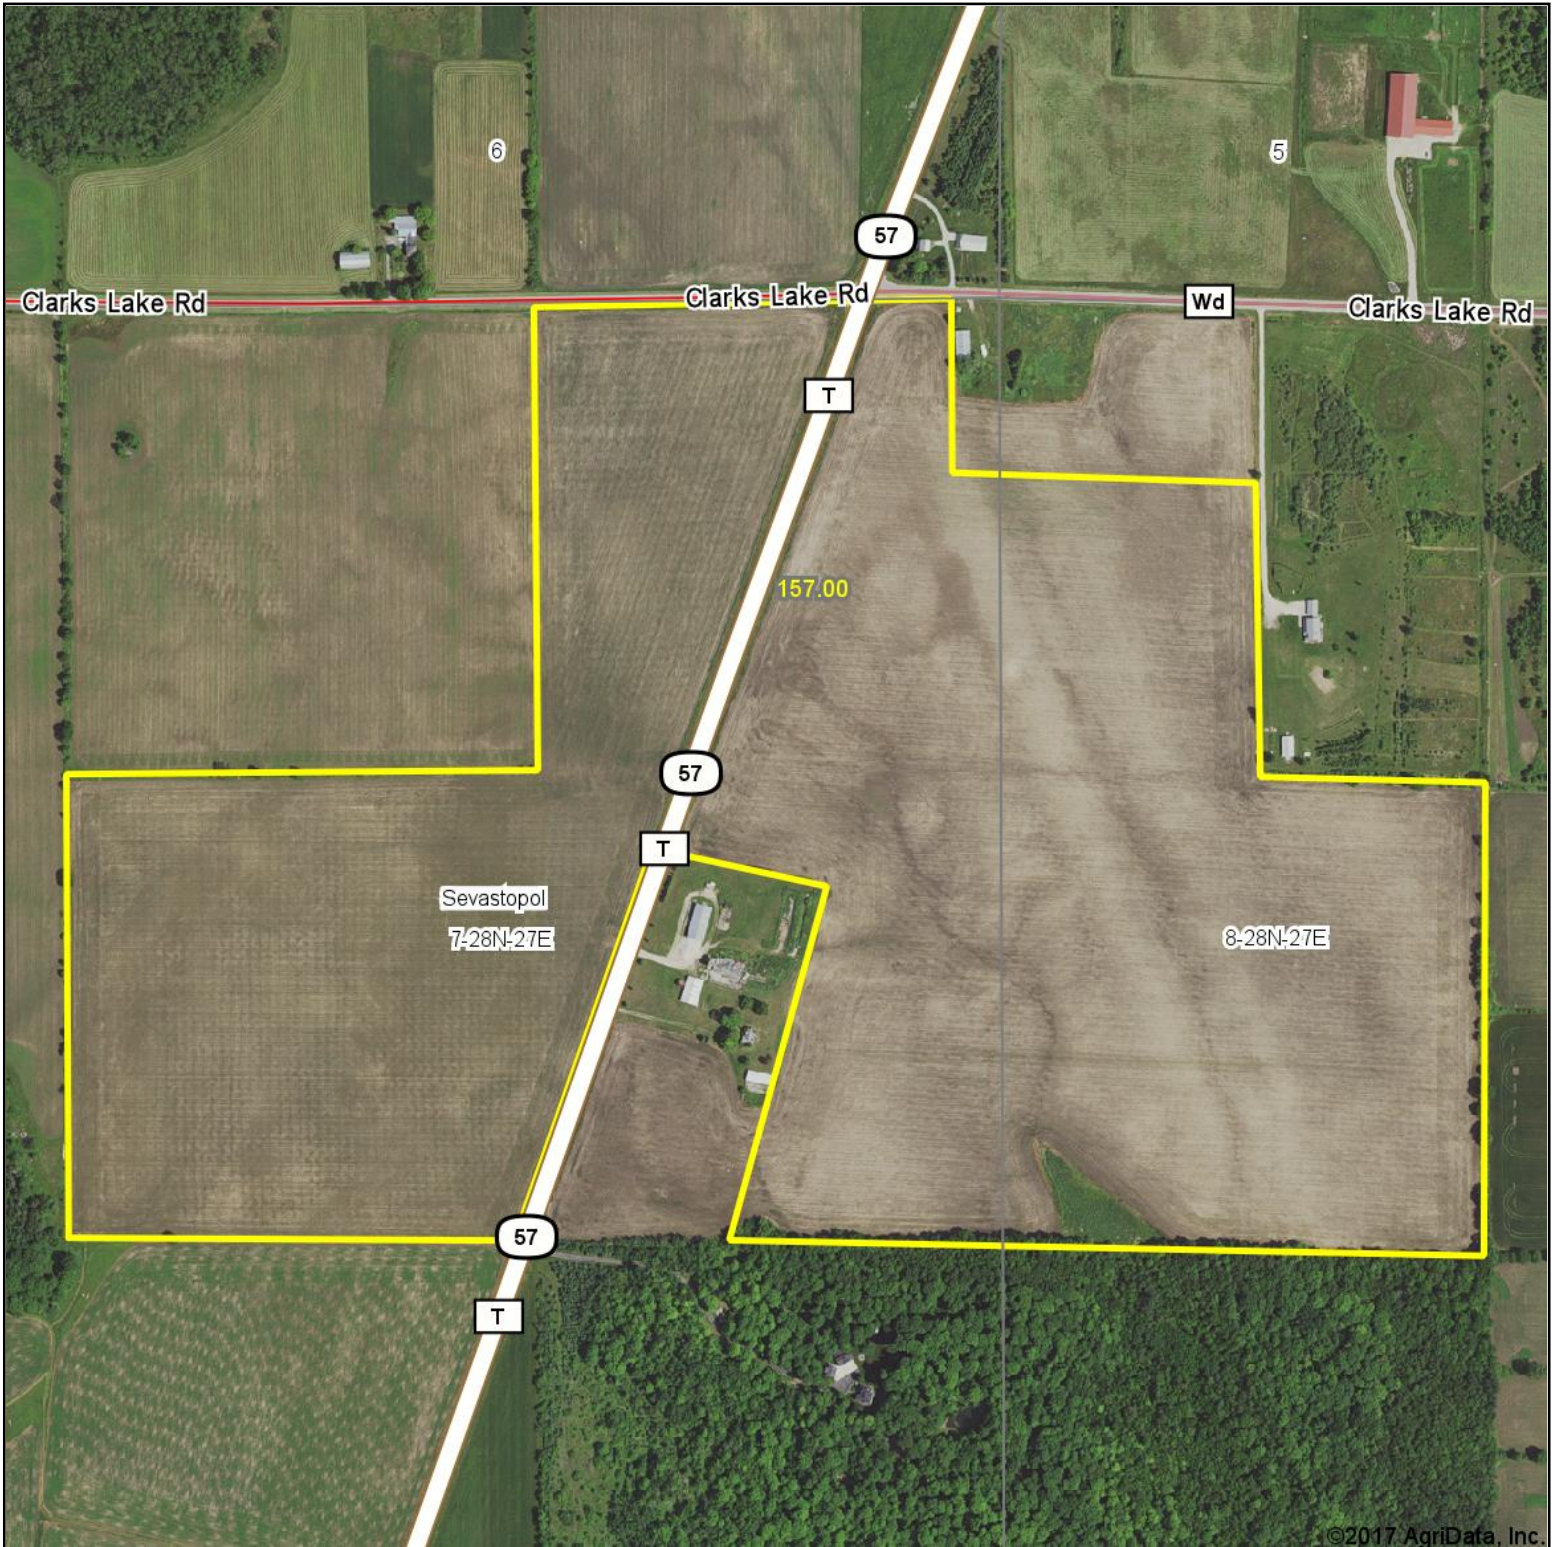

Aerial Map

map center: 44° 55' 8.93, -87° 15' 24.4

© AgriData, Inc. 2017 www.AgriDataInc.com

7-28N-27E
Door County
Wisconsin

3/1/2017