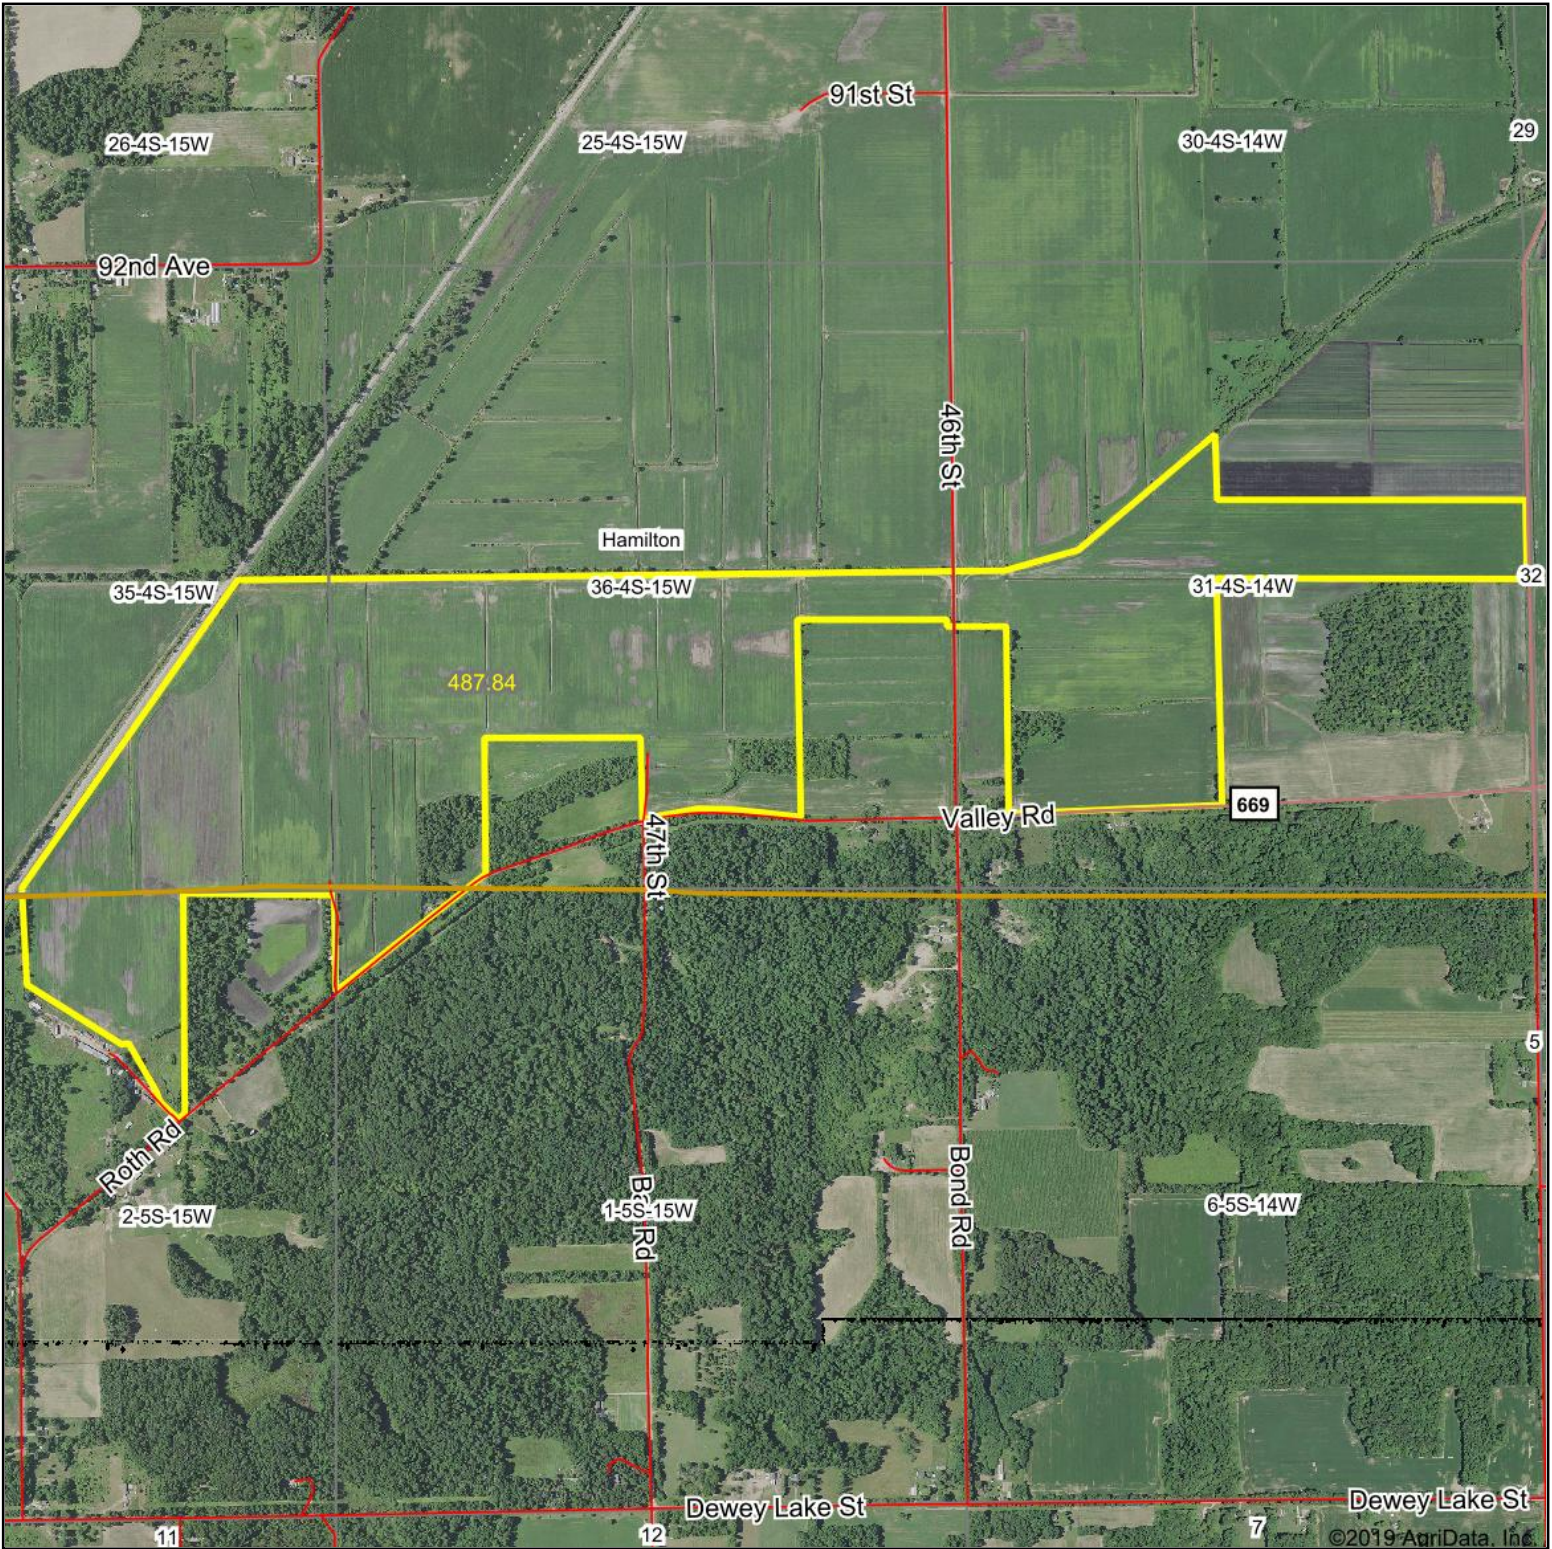

Aerial Map

Map Center: 42° 4' 21.87, -85° 59' 51.25

36-4S-15W
Van Buren County
Michigan

11/7/2019