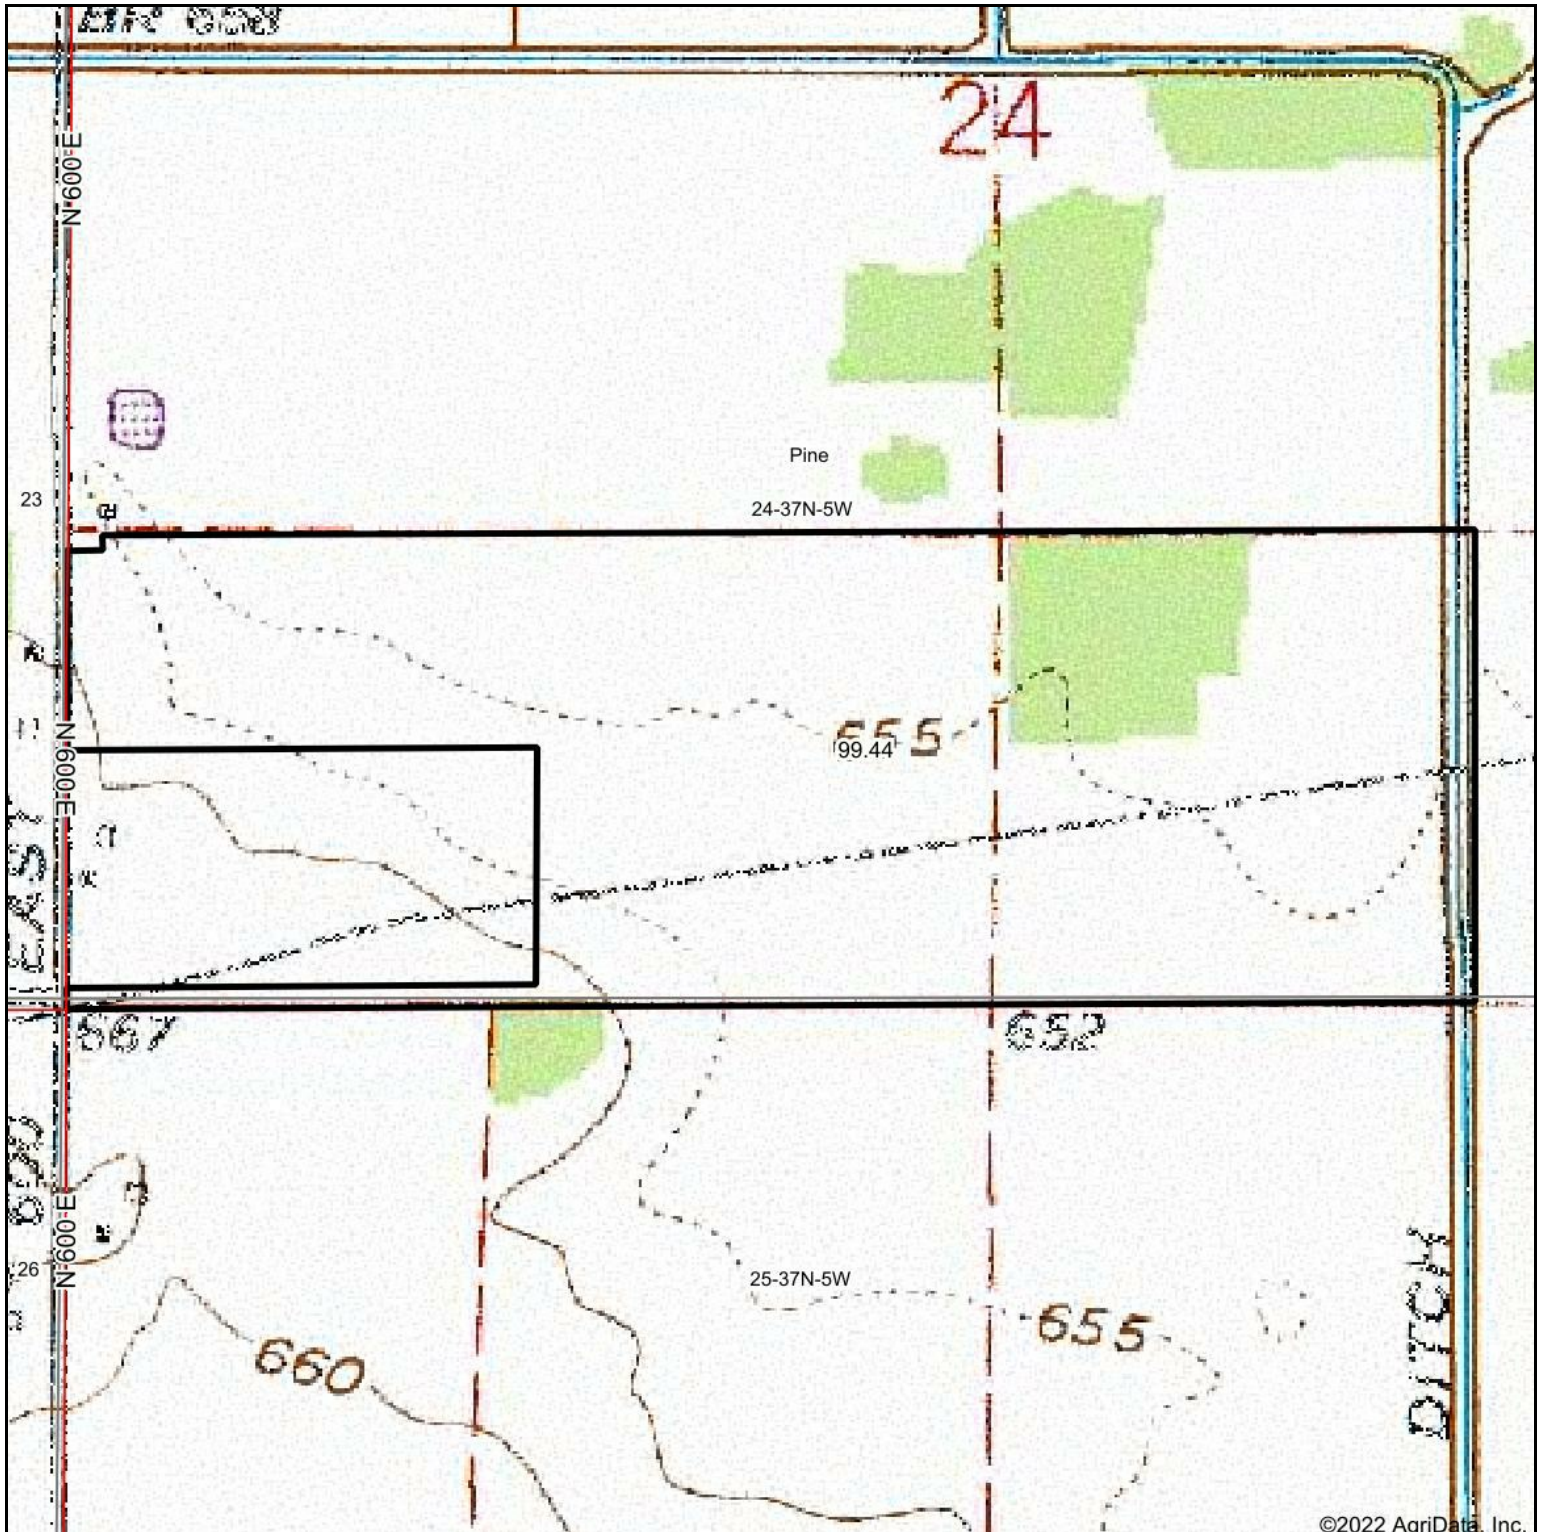

Topography Map

©2022 AgriData, Inc.

map center: 41° 38' 19.09, -86° 56' 39.5

Maps Provided By:

© AgriData, Inc. 2021 www.AgriDataInc.com

24-37N-5W
Porter County
Indiana

11/11/2022