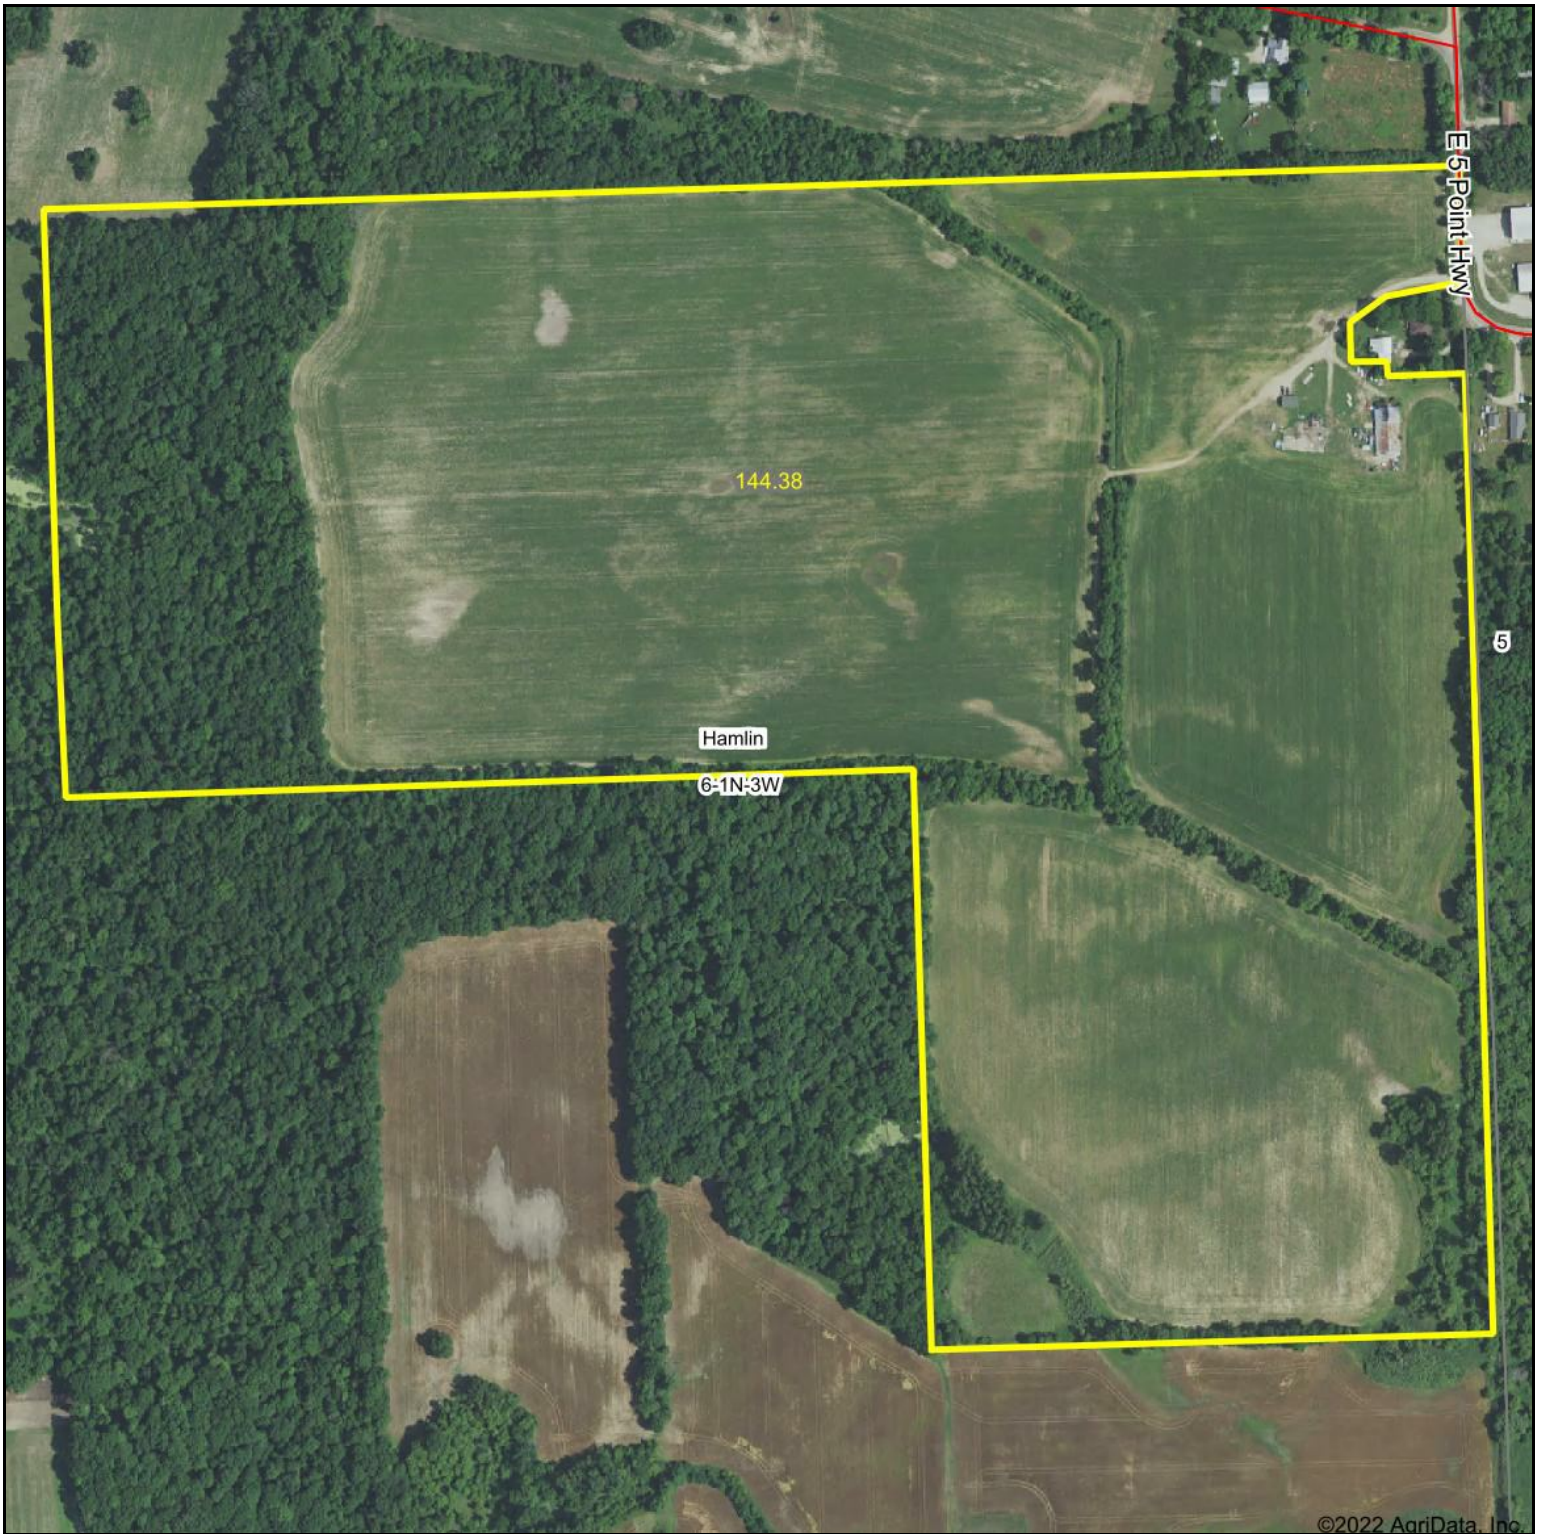

# Papranec Farm Map

©2022 AgriData, Inc.

Map Center: 42° 30' 6.17, -84° 42' 20.01

**6-1N-3W**  
**Eaton County**  
**Michigan**

8/22/2022