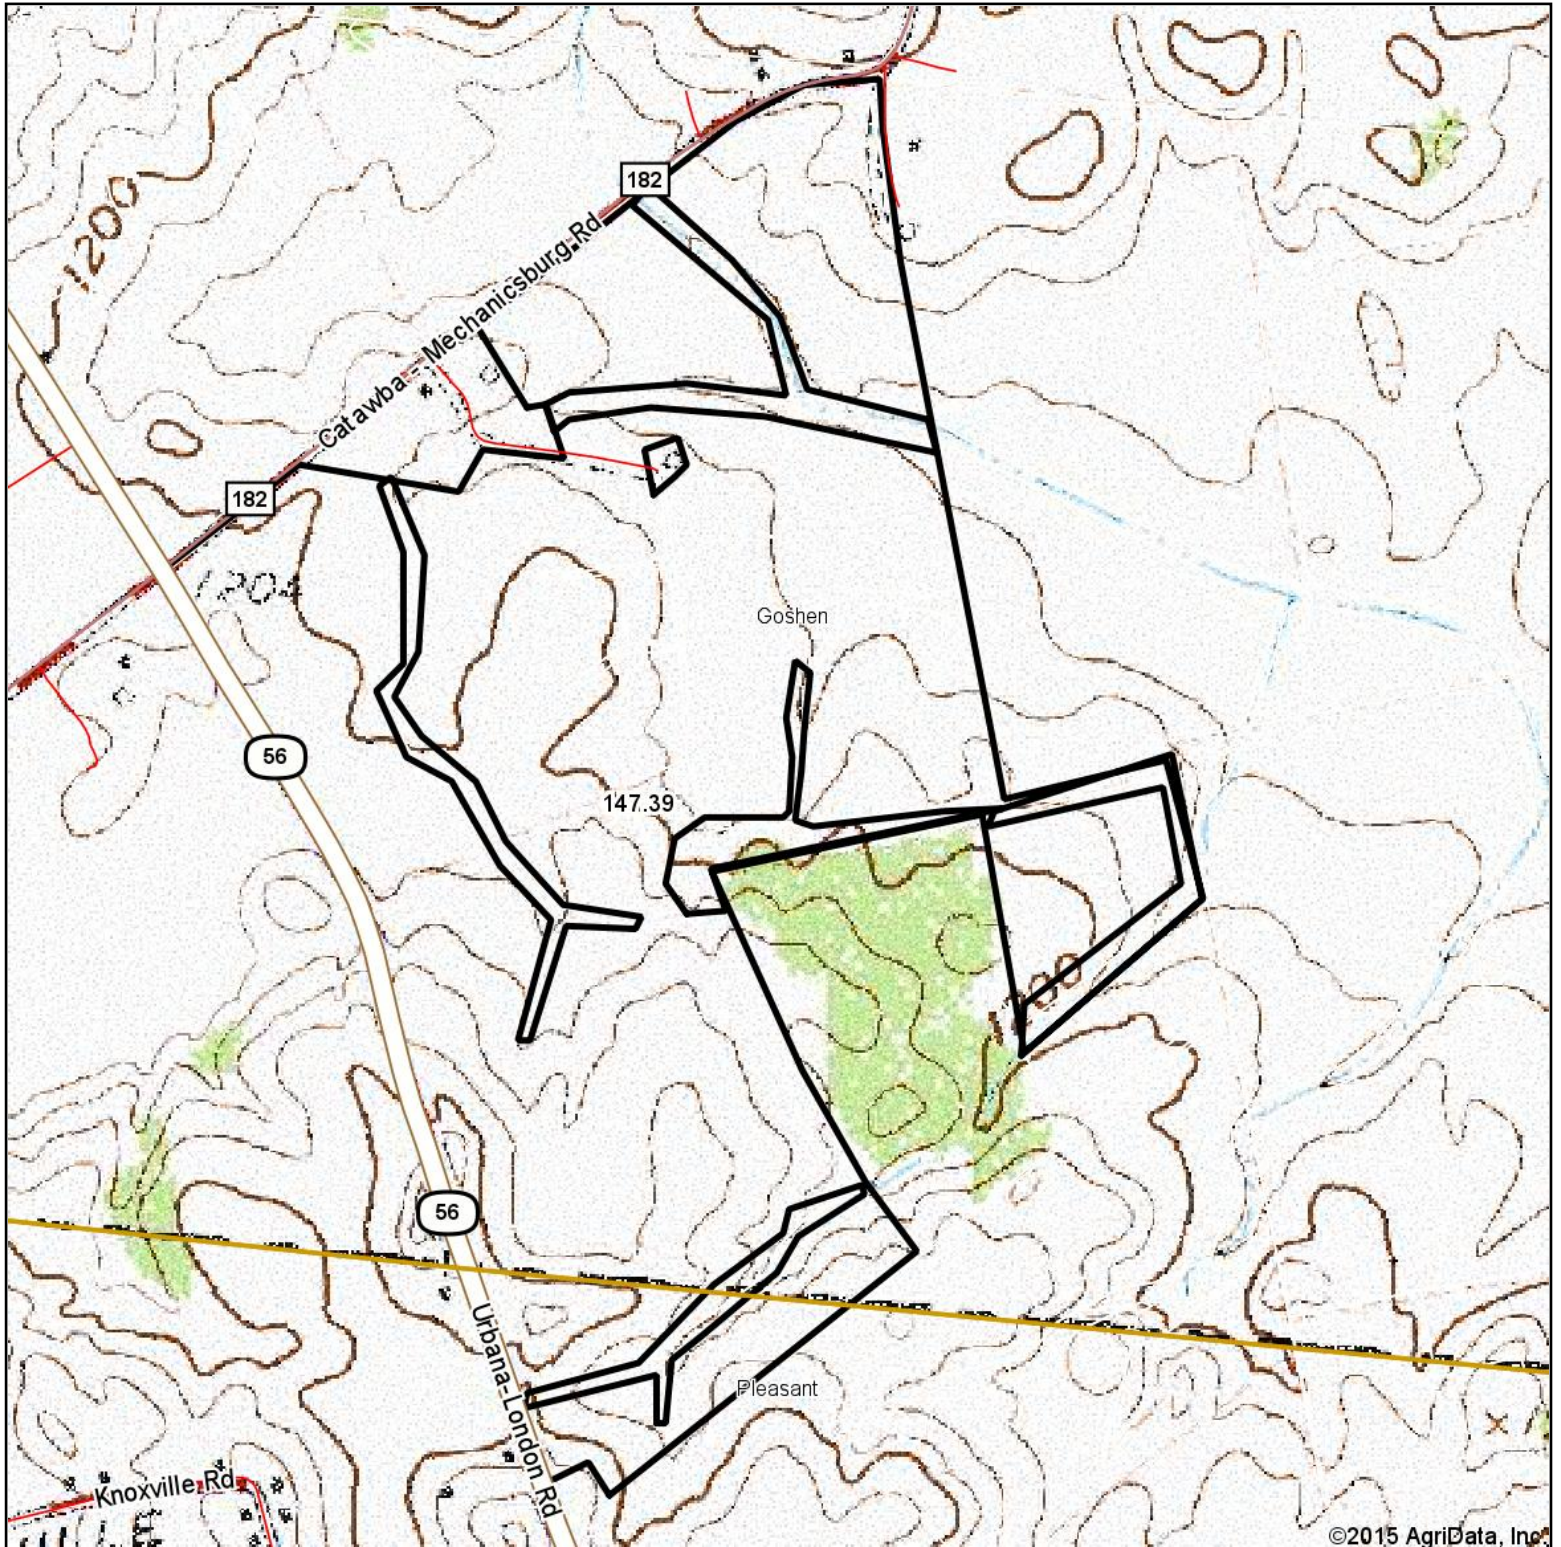

Topography Map

©2015 AgriData, Inc.

map center: 40° 1' 5.41", 83° 34' 45.01"

Champaign County
Ohio

12/9/2015

Maps Provided By:
 **surety**
CUSTOMIZED ONLINE MAPPING
© AgriData, Inc. 2015 www.AgriDataInc.com