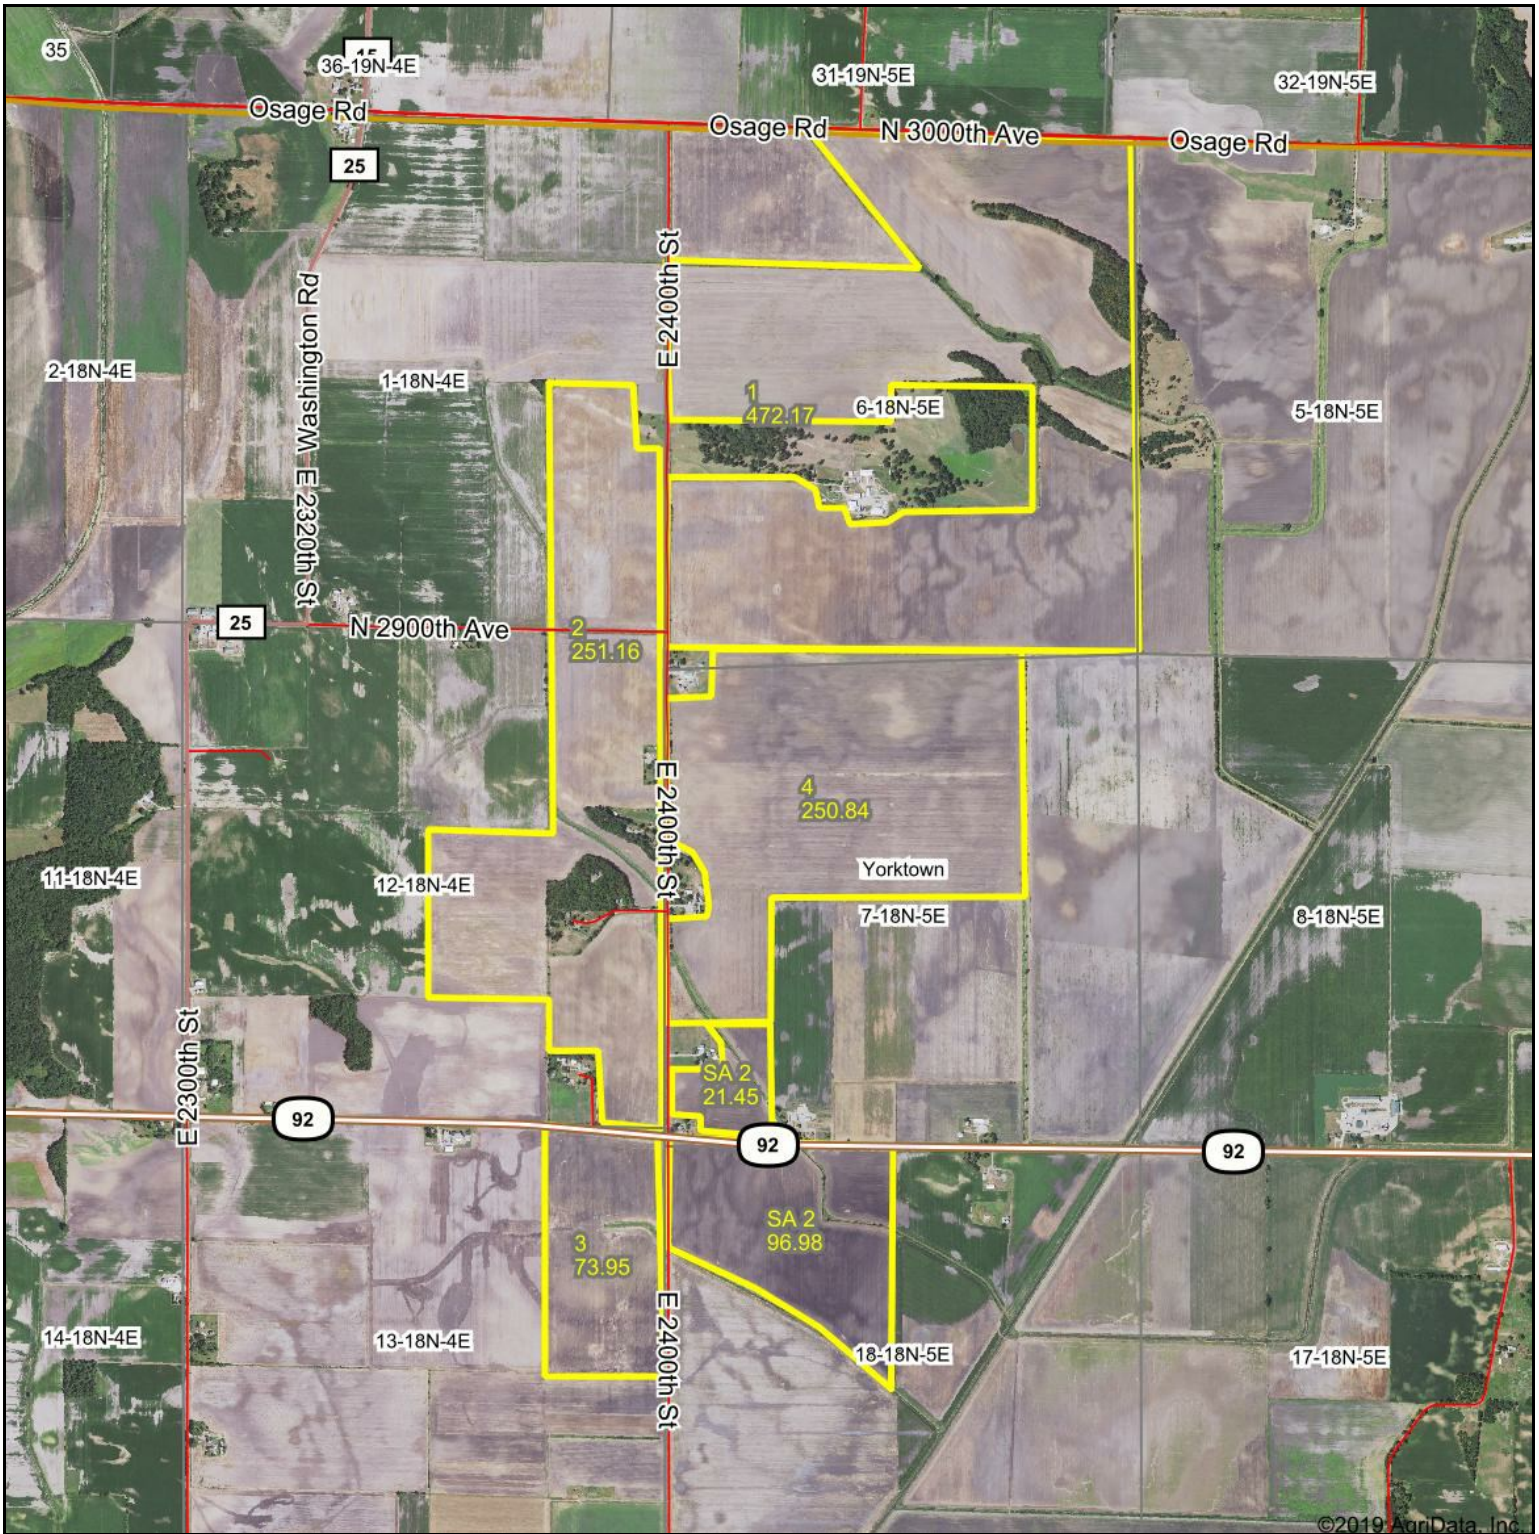

KDR - Total Aerial

©2019 AgriData, Inc

Map Center: 41° 33' 53.53, -89° 58' 17.2

7-18N-5E
Henry County
Illinois

3/30/2020